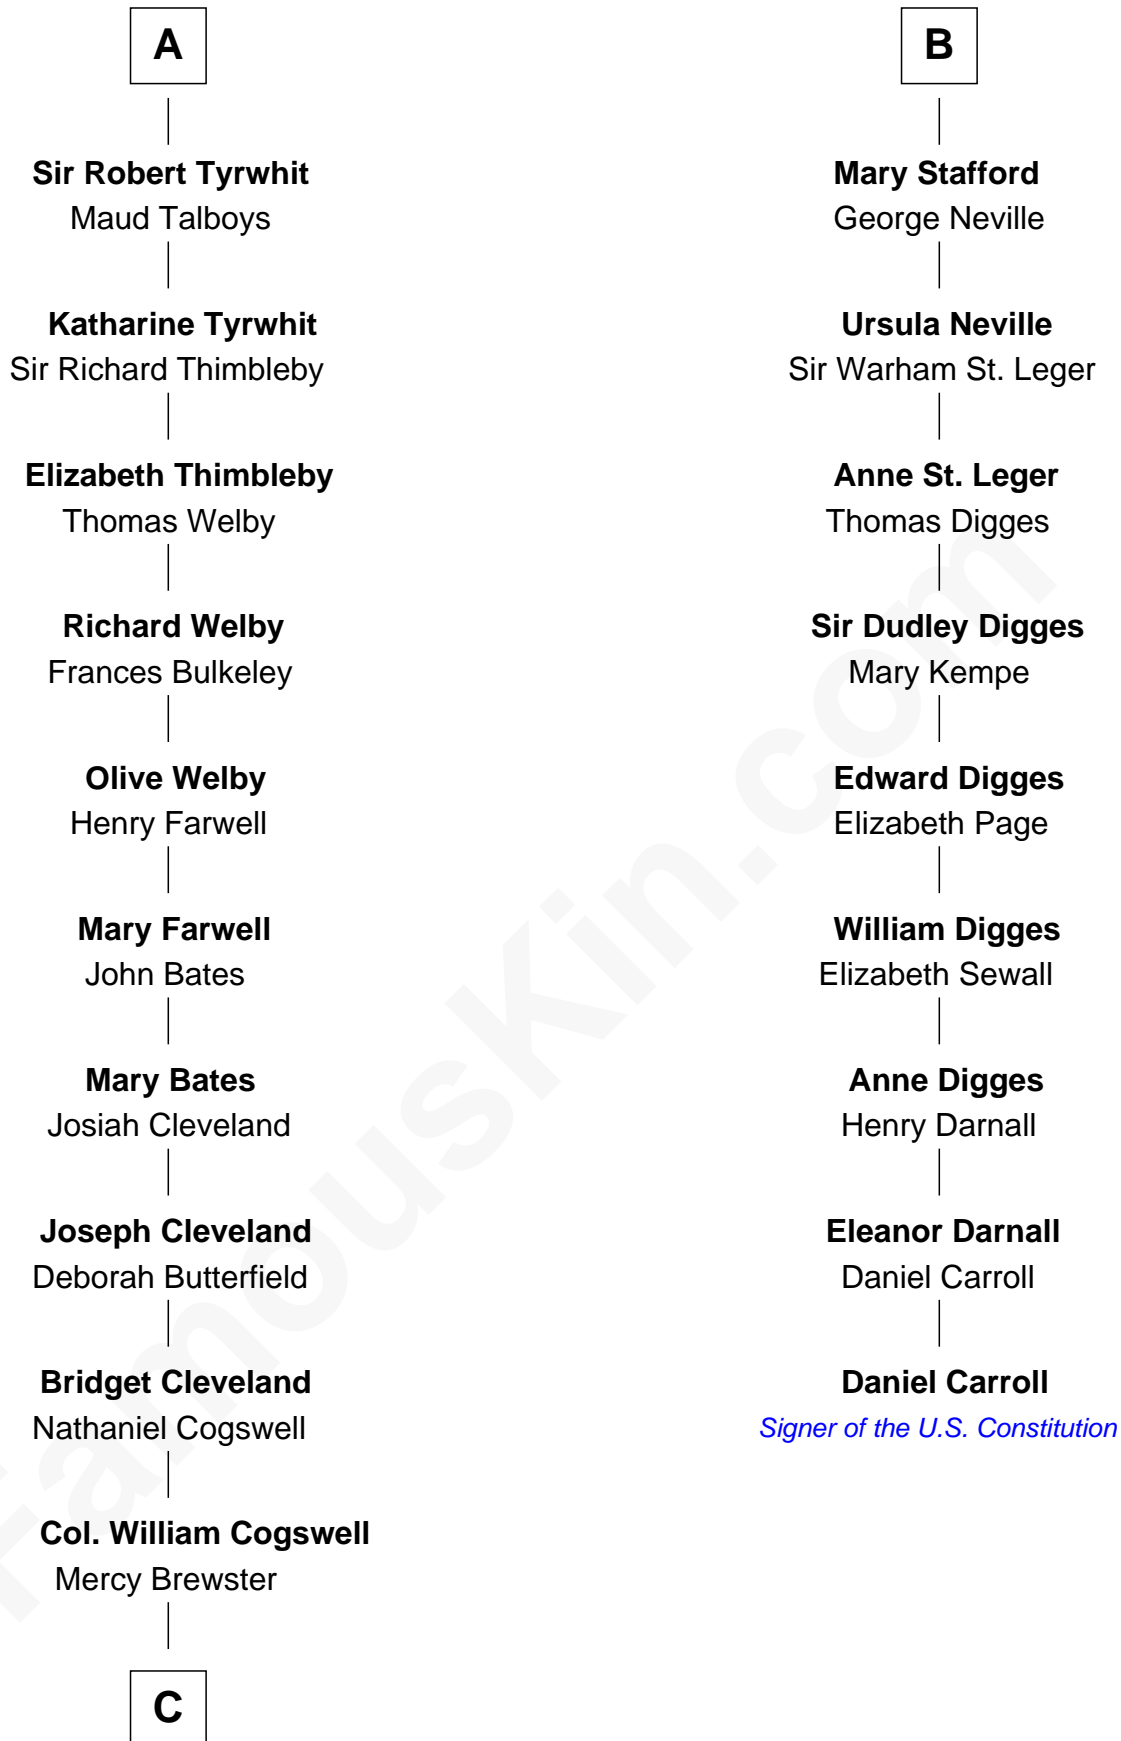

FamousKin.com
Relationship Chart of
Thomas Pynchon
American Novelist

15th cousin 6 times removed of

Daniel Carroll
Signer of the U.S. Constitution

C

—
Dr. William Henry Cogswell

Lucretia Anne Payne

—
Annie Payne Cogswell

William Lyon Pynchon

—
William Henry Chichele Pynchon

Carrie Susan Moyses

—
Thomas Ruggles Pynchon

Catherine Frances Bennett

—
Thomas Pynchon

Novelist