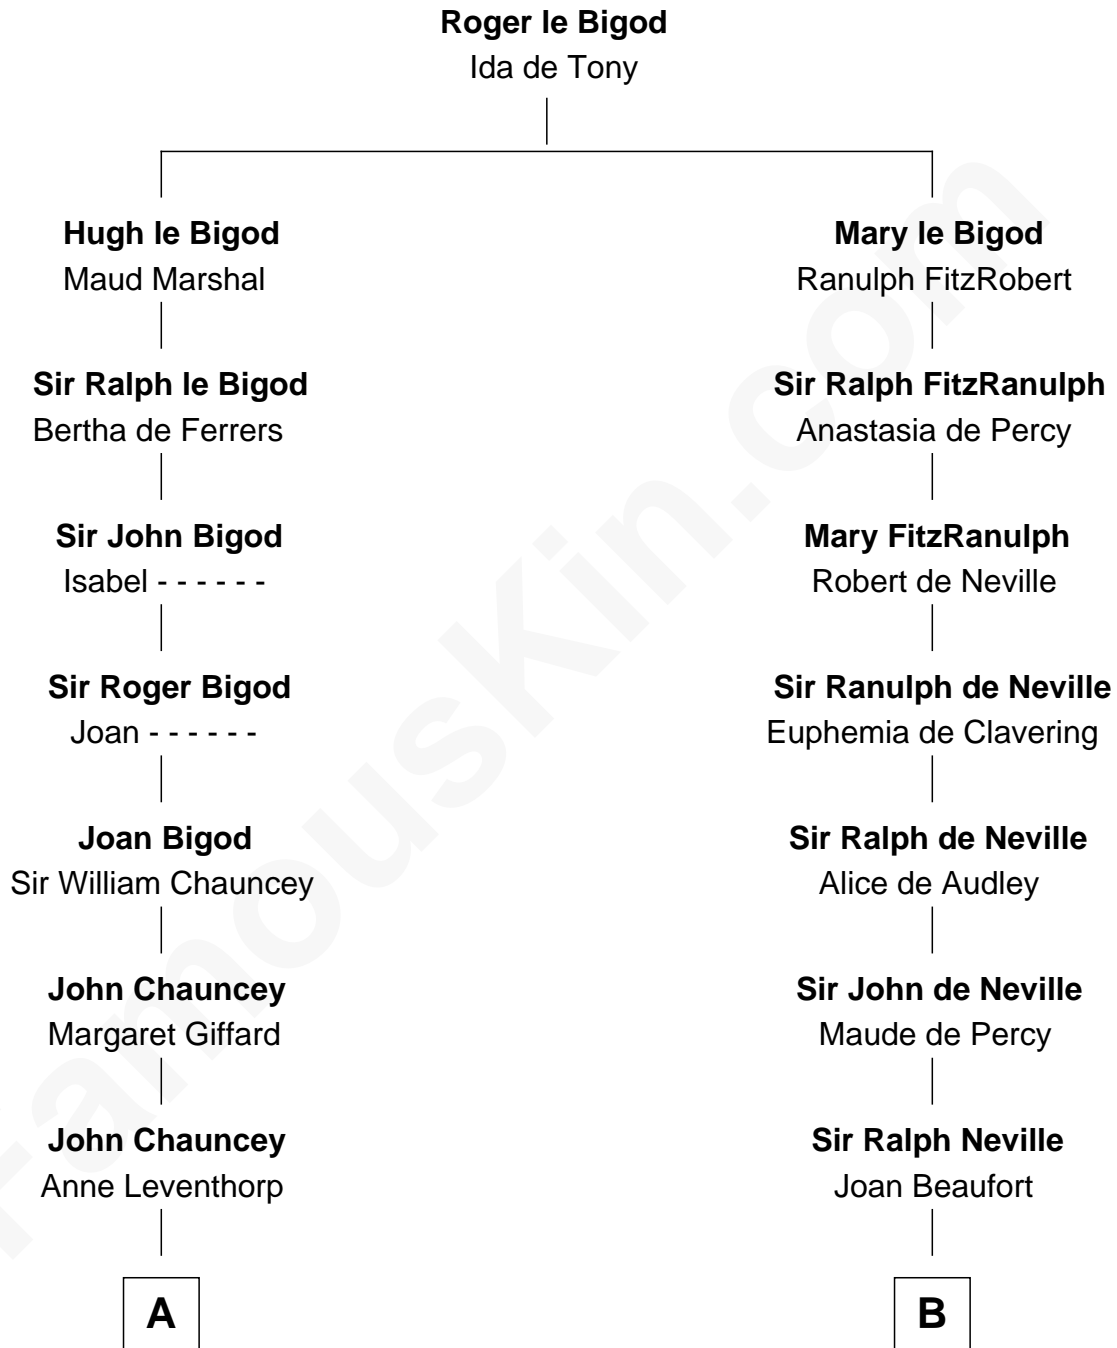

FamousKin.com
Relationship Chart of
Thomas Pynchon
American Novelist

17th cousin 4 times removed of
John Carroll
Founder of Georgetown University

C

William Henry Ruggles Pynchon

Mary Murdock

William Lyon Pynchon

Annie Payne Cogswell

William Henry Chichele Pynchon

Carrie Susan Moyses

Thomas Ruggles Pynchon

Catherine Frances Bennett

Thomas Pynchon

Novelist

FamousKin.com