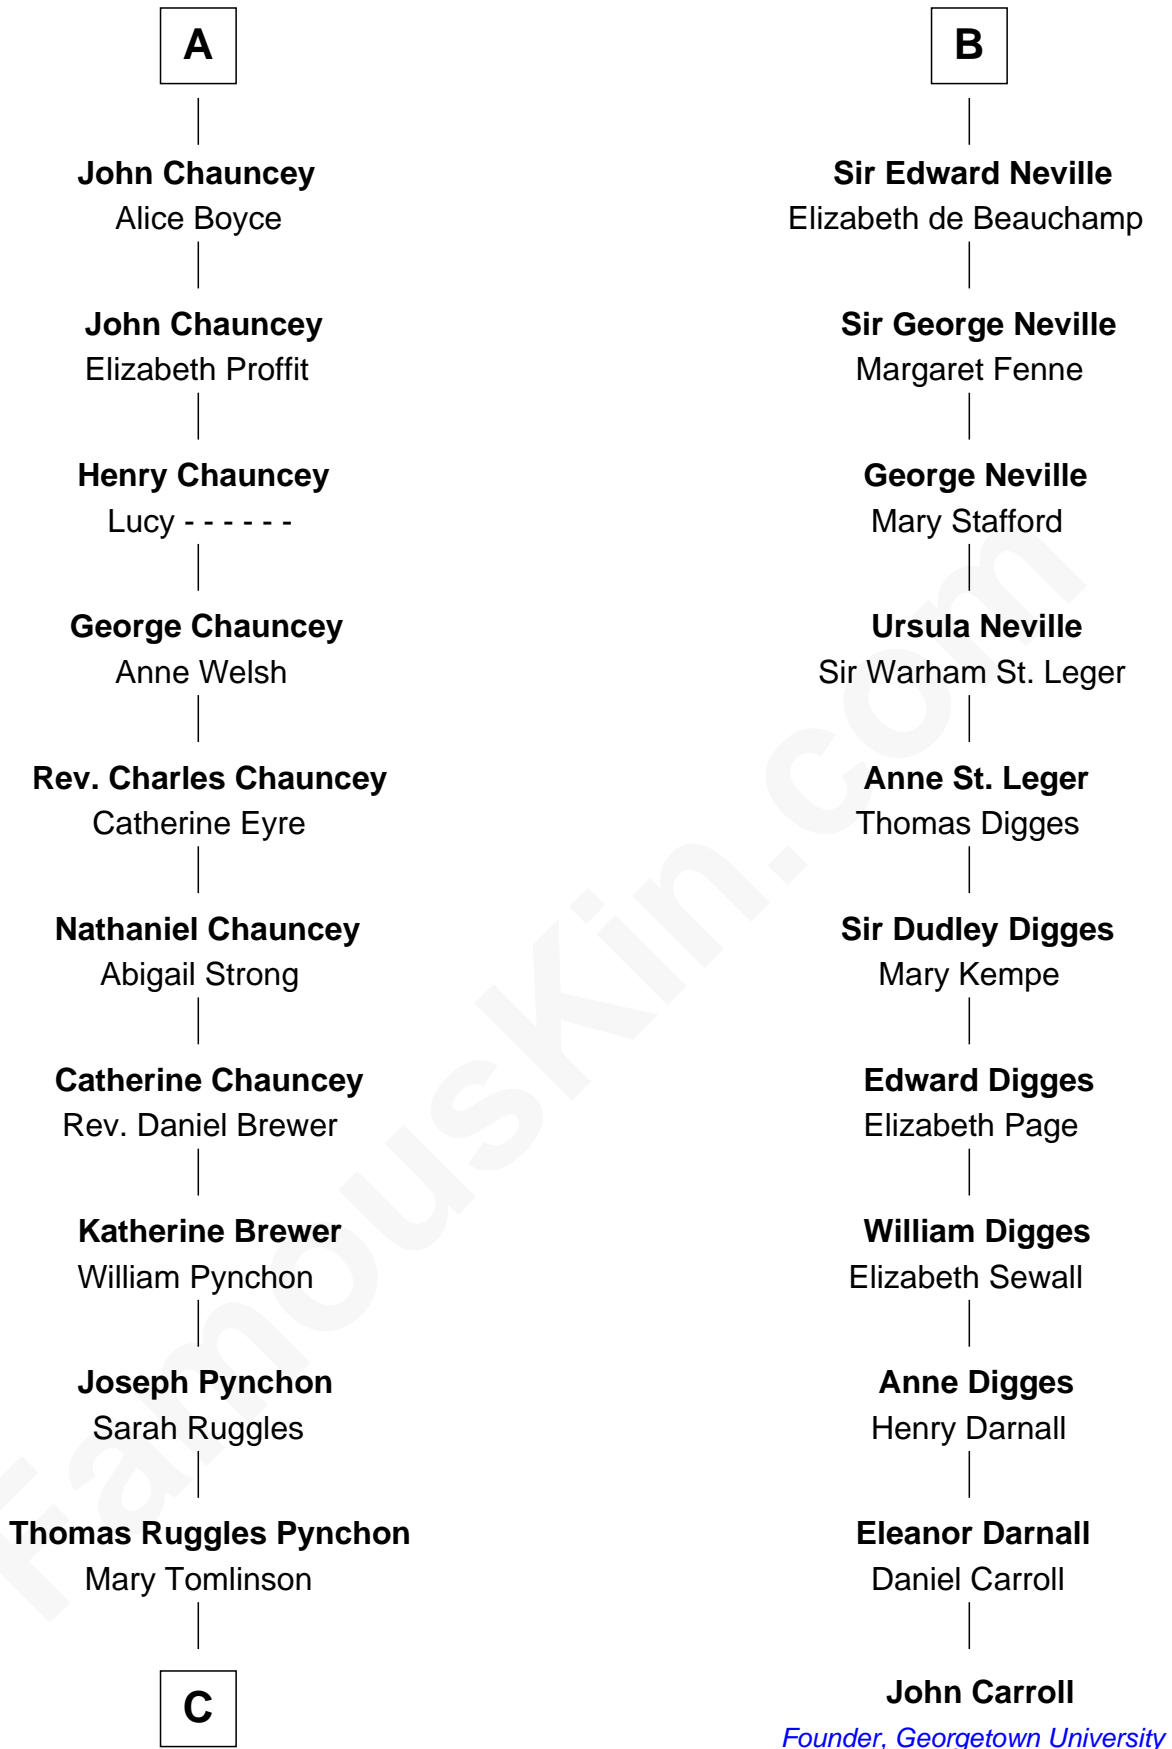

FamousKin.com
Relationship Chart of
Thomas Pynchon
American Novelist

17th cousin 4 times removed of
John Carroll
Founder of Georgetown University

C

William Henry Ruggles Pynchon

Mary Murdock

William Lyon Pynchon

Annie Payne Cogswell

William Henry Chichele Pynchon

Carrie Susan Moyses

Thomas Ruggles Pynchon

Catherine Frances Bennett

Thomas Pynchon

Novelist

FamousKin.com