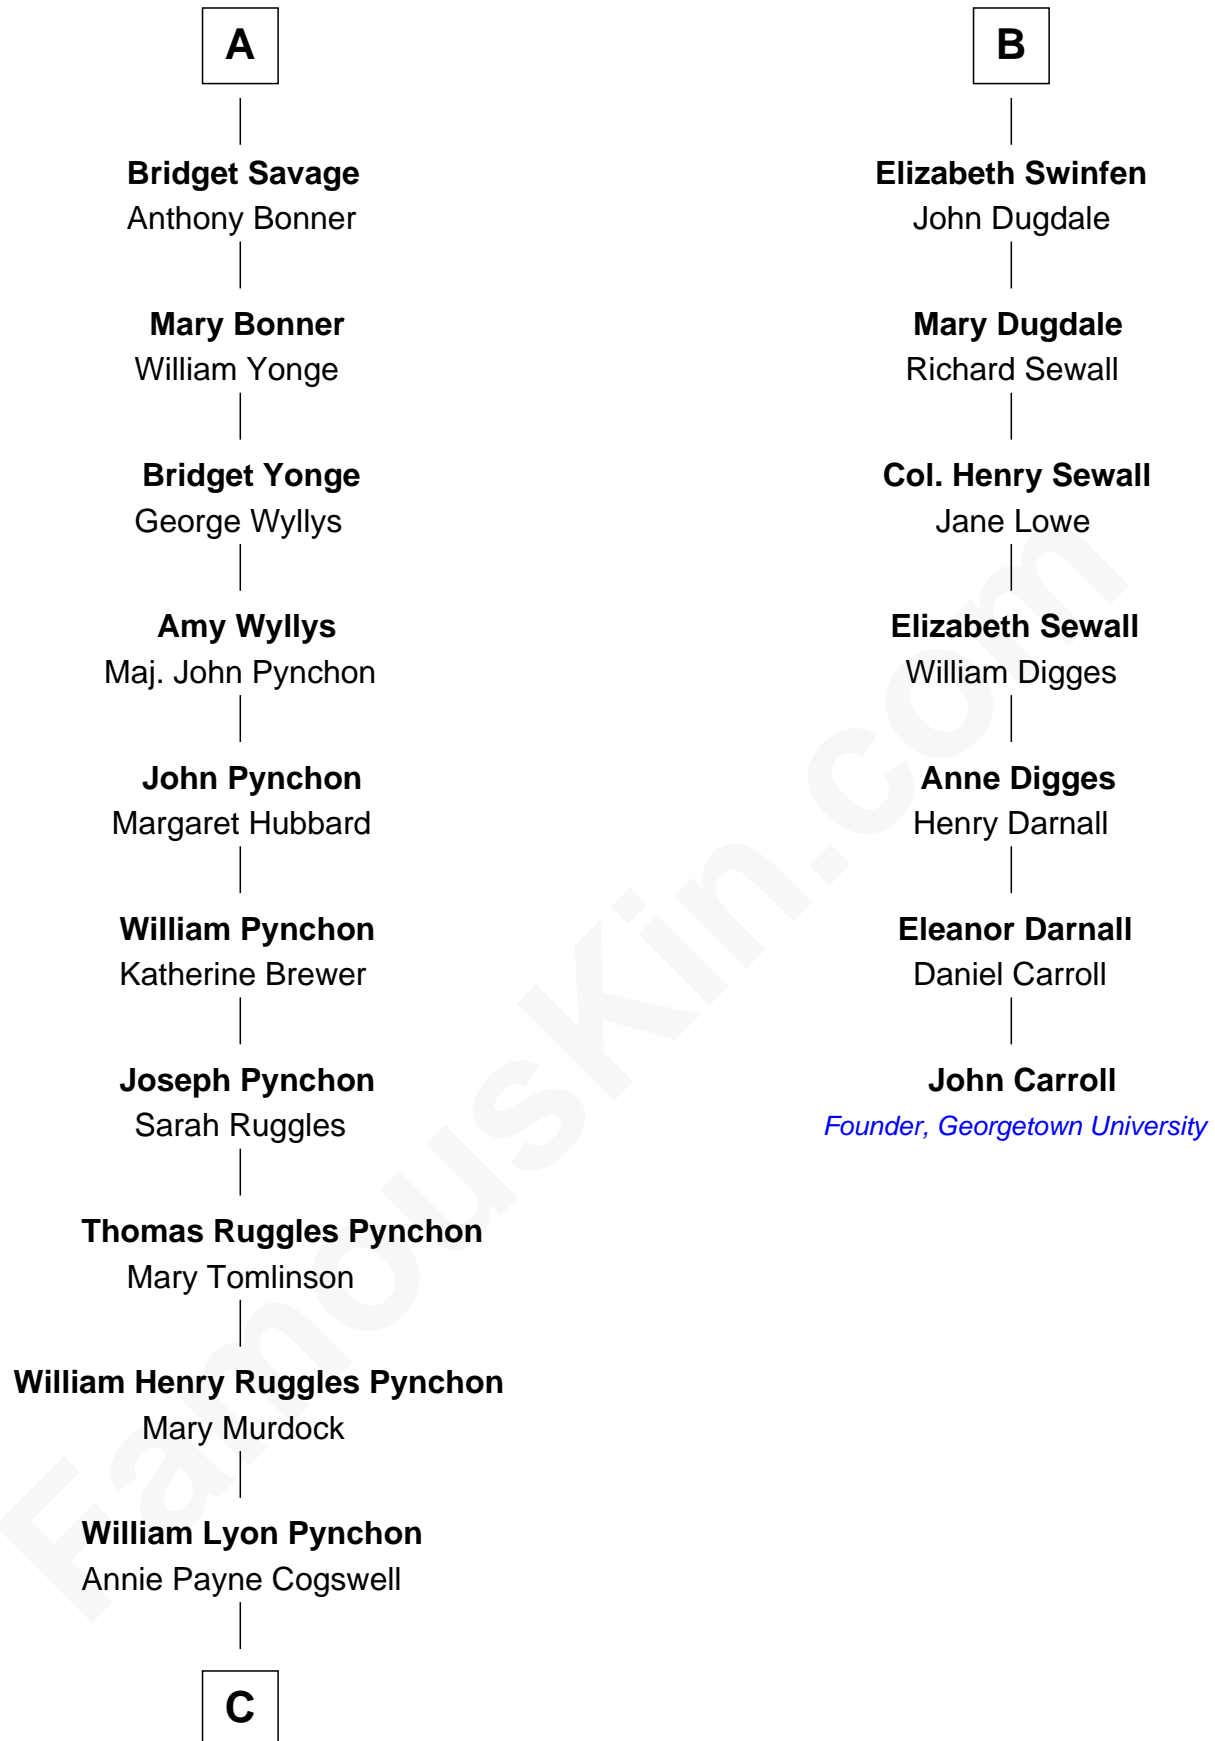

FamousKin.com
Relationship Chart of
Thomas Pynchon
American Novelist

13th cousin 6 times removed of
John Carroll
Founder of Georgetown University

C

—
William Henry Chichele Pynchon

Carrie Susan Moyses

—
Thomas Ruggles Pynchon

Catherine Frances Bennett

—
Thomas Pynchon

Novelist

FamousKin.com