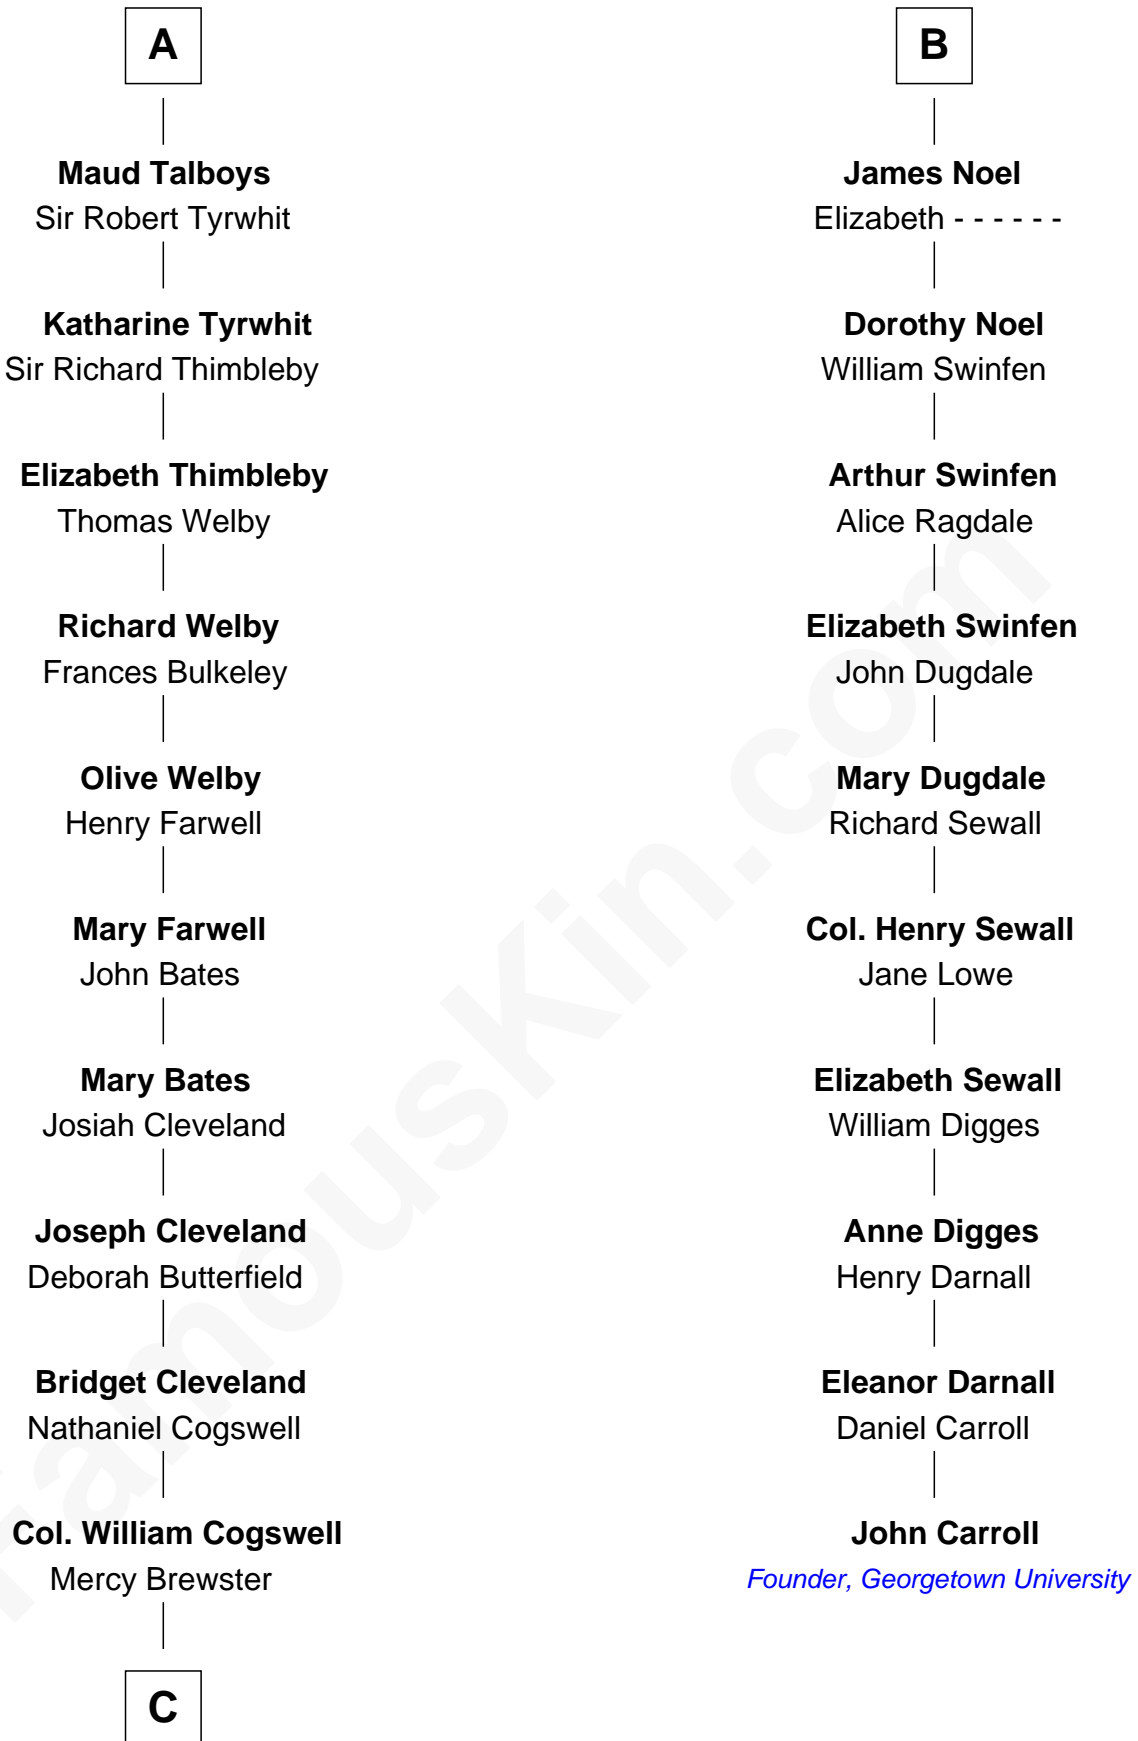

**FamousKin.com**  
**Relationship Chart of**  
**Thomas Pynchon**  
*American Novelist*

**16th cousin 5 times removed of**  
**John Carroll**  
*Founder of Georgetown University*

**Nicholas de Stafford**

-----

**C**

—  
**Dr. William Henry Cogswell**

Lucretia Anne Payne

—  
**Annie Payne Cogswell**

William Lyon Pynchon

—  
**William Henry Chichele Pynchon**

Carrie Susan Moyses

—  
**Thomas Ruggles Pynchon**

Catherine Frances Bennett

—  
**Thomas Pynchon**

*Novelist*

FamousKin.com