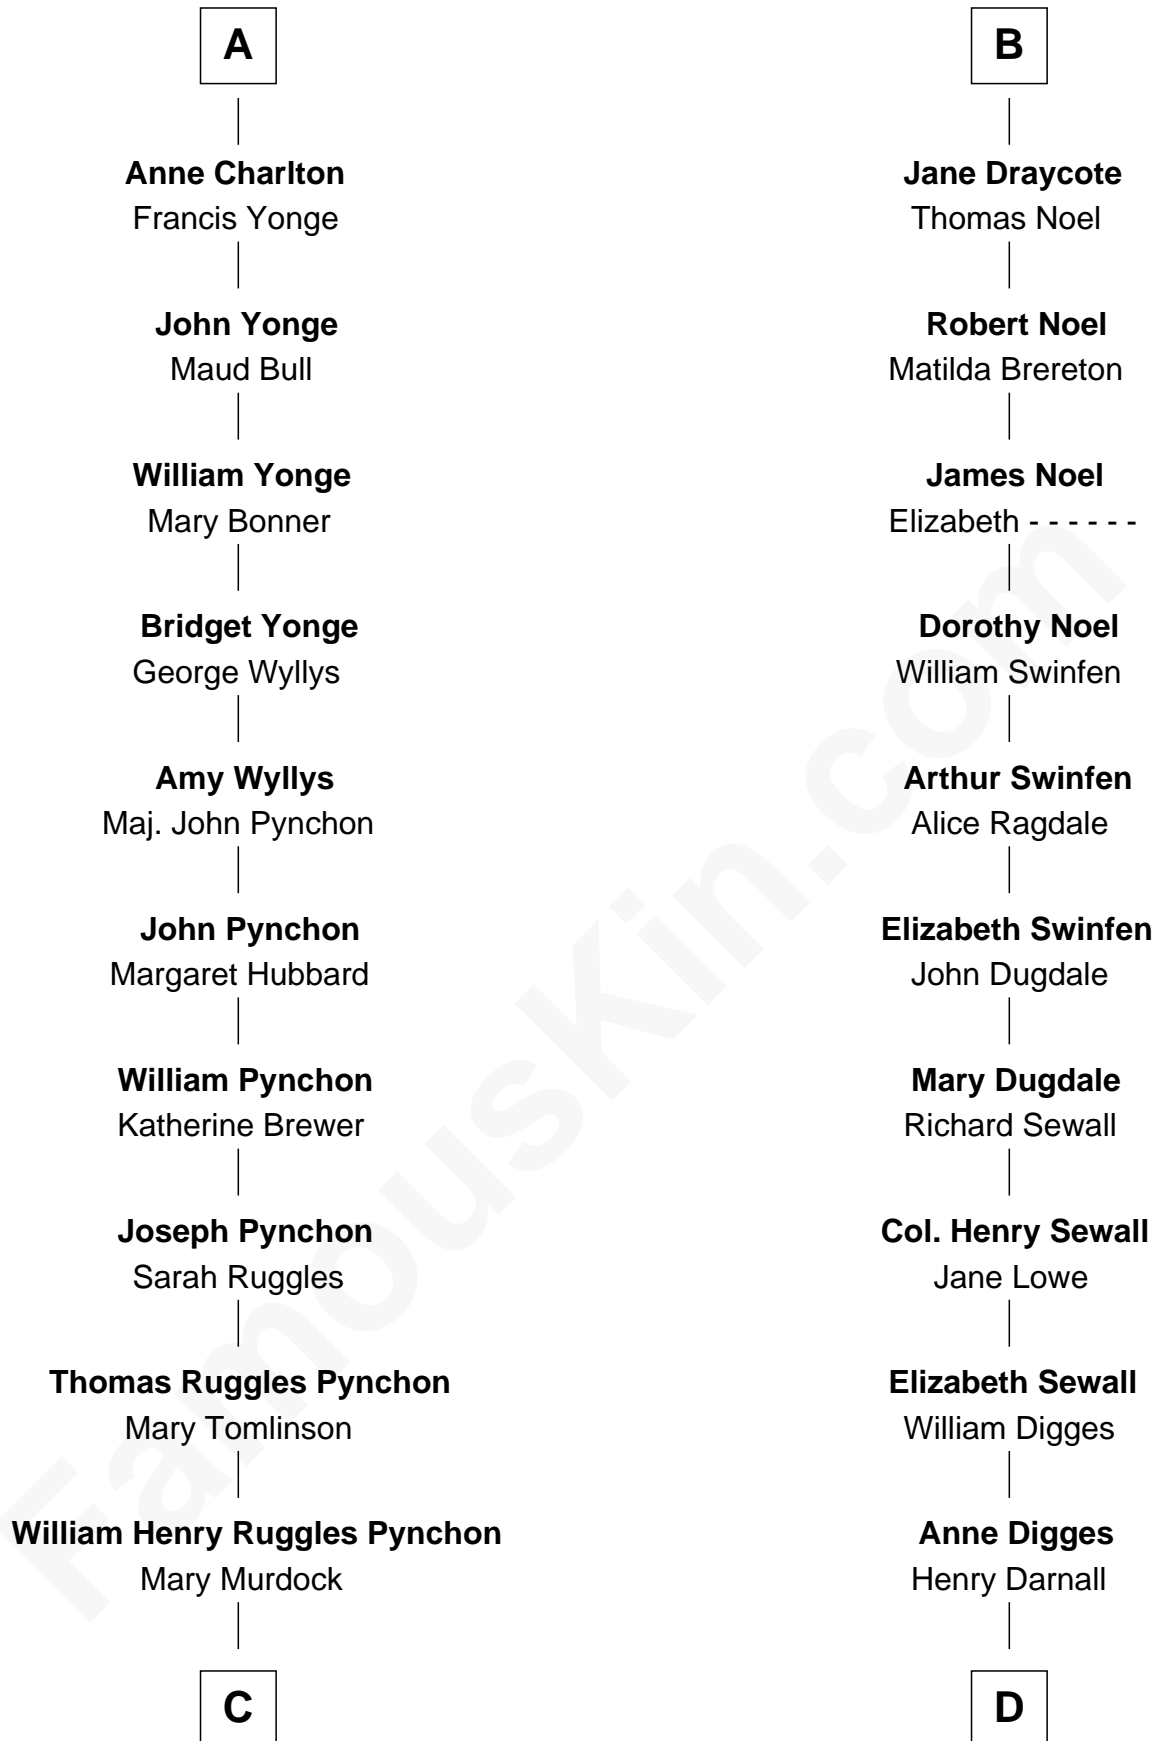

FamousKin.com
Relationship Chart of
Thomas Pynchon
American Novelist

18th cousin 2 times removed of
John Carroll
Founder of Georgetown University

C

William Lyon Pynchon

Annie Payne Cogswell

William Henry Chichele Pynchon

Carrie Susan Moyses

Thomas Ruggles Pynchon

Catherine Frances Bennett

Thomas Pynchon

Novelist

D

Eleanor Darnall

Daniel Carroll

John Carroll

Founder, Georgetown University