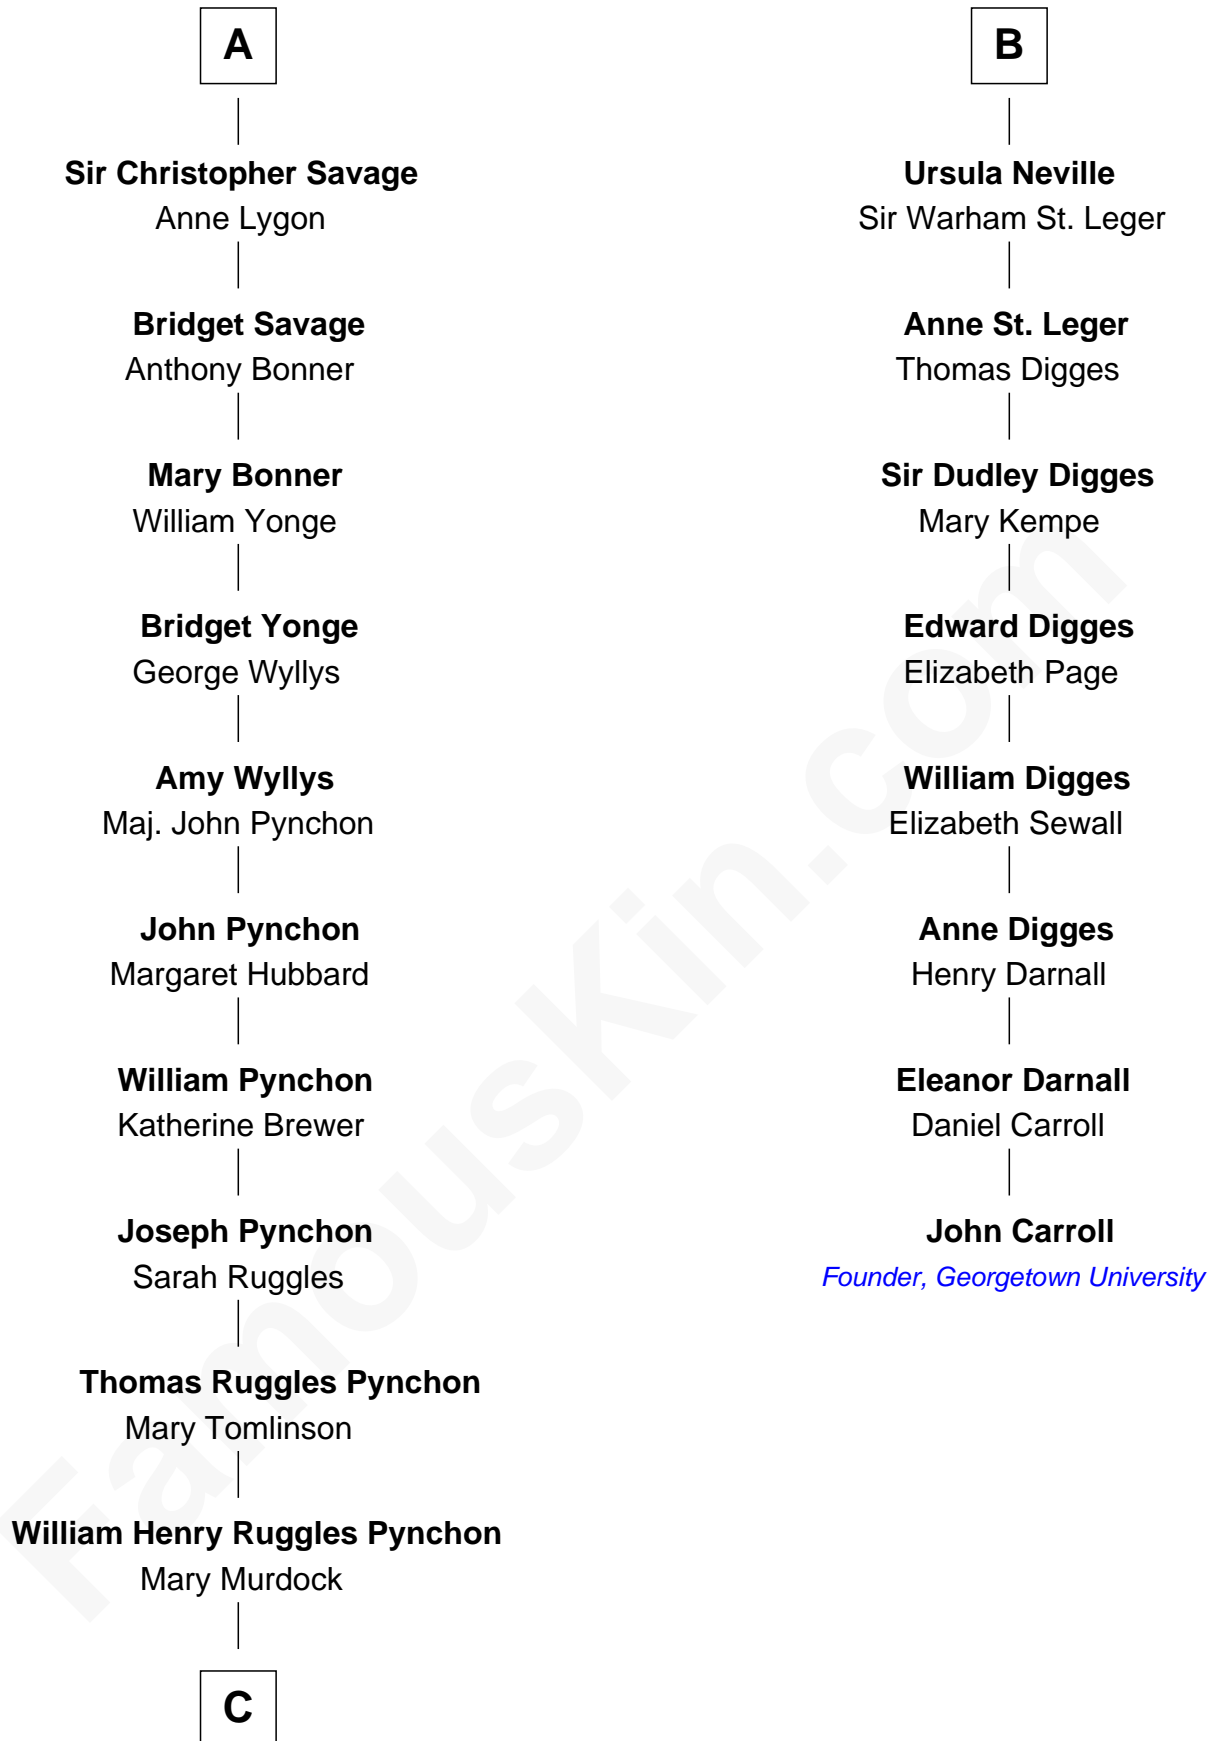

**FamousKin.com**  
**Relationship Chart of**  
**Thomas Pynchon**  
*American Novelist*

**14th cousin 6 times removed of**  
**John Carroll**  
*Founder of Georgetown University*

**C**

—  
**William Lyon Pynchon**

Annie Payne Cogswell

—  
**William Henry Chichele Pynchon**

Carrie Susan Moyses

—  
**Thomas Ruggles Pynchon**

Catherine Frances Bennett

—  
**Thomas Pynchon**

*Novelist*

FamousKin.com