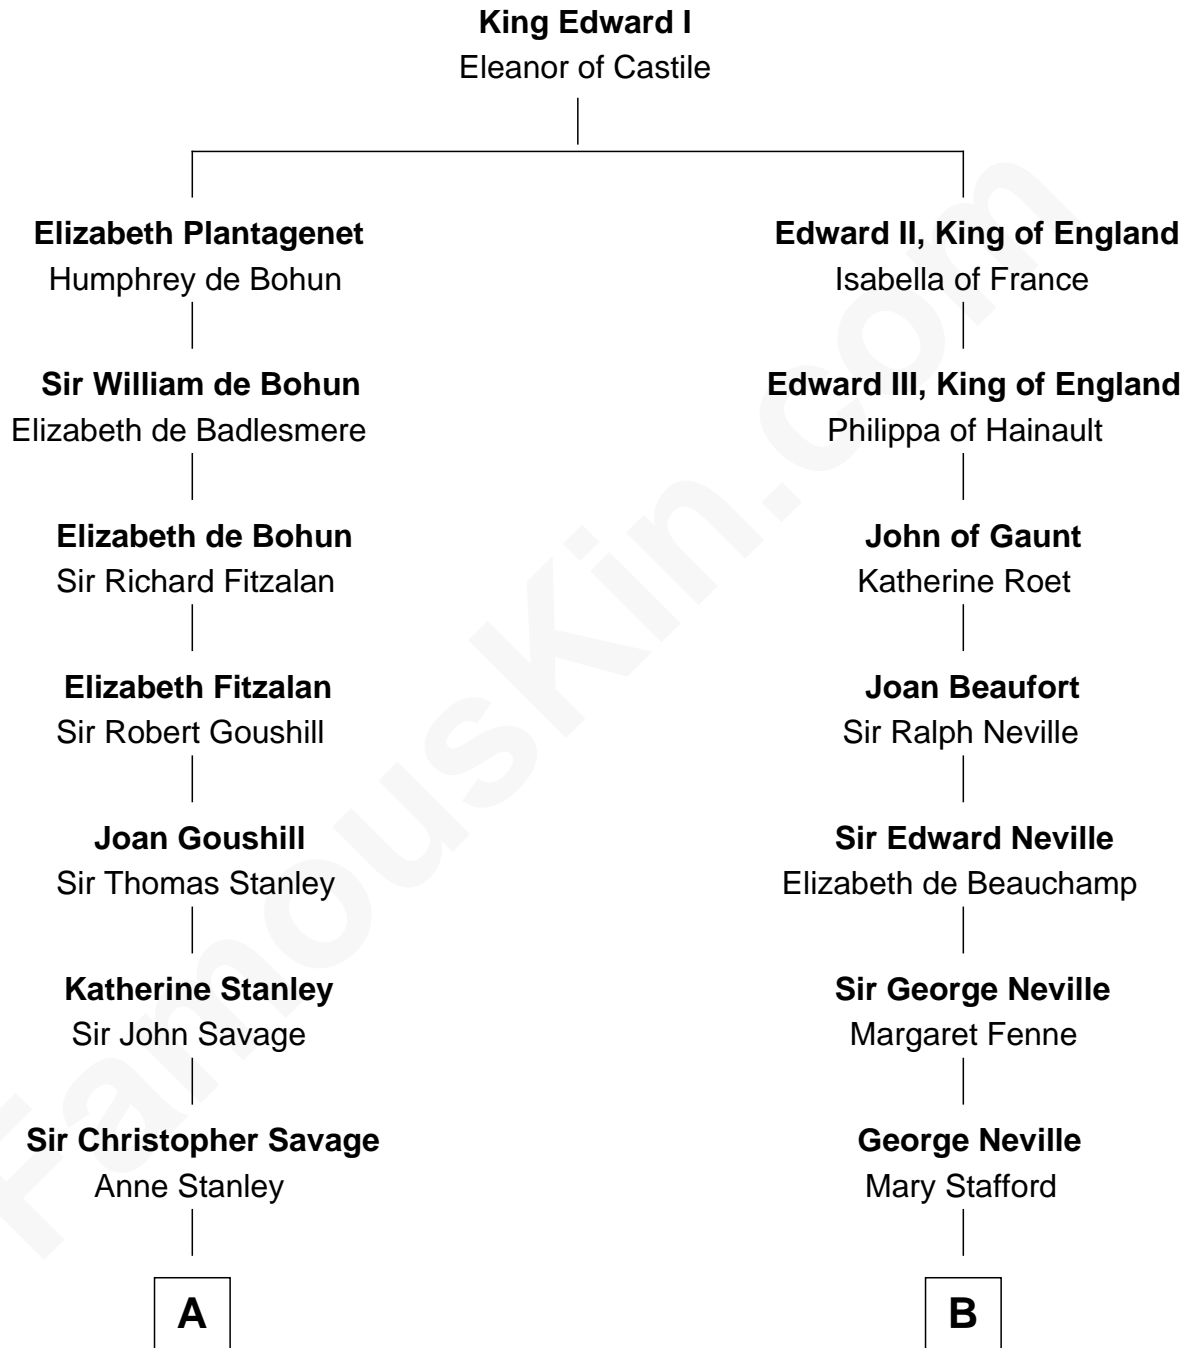

**FamousKin.com**  
**Relationship Chart of**  
**Thomas Pynchon**  
*American Novelist*

**14th cousin 6 times removed of**  
**John Carroll**  
*Founder of Georgetown University*

**C**

—  
**William Lyon Pynchon**

Annie Payne Cogswell

—  
**William Henry Chichele Pynchon**

Carrie Susan Moyses

—  
**Thomas Ruggles Pynchon**

Catherine Frances Bennett

—  
**Thomas Pynchon**

*Novelist*

FamousKin.com