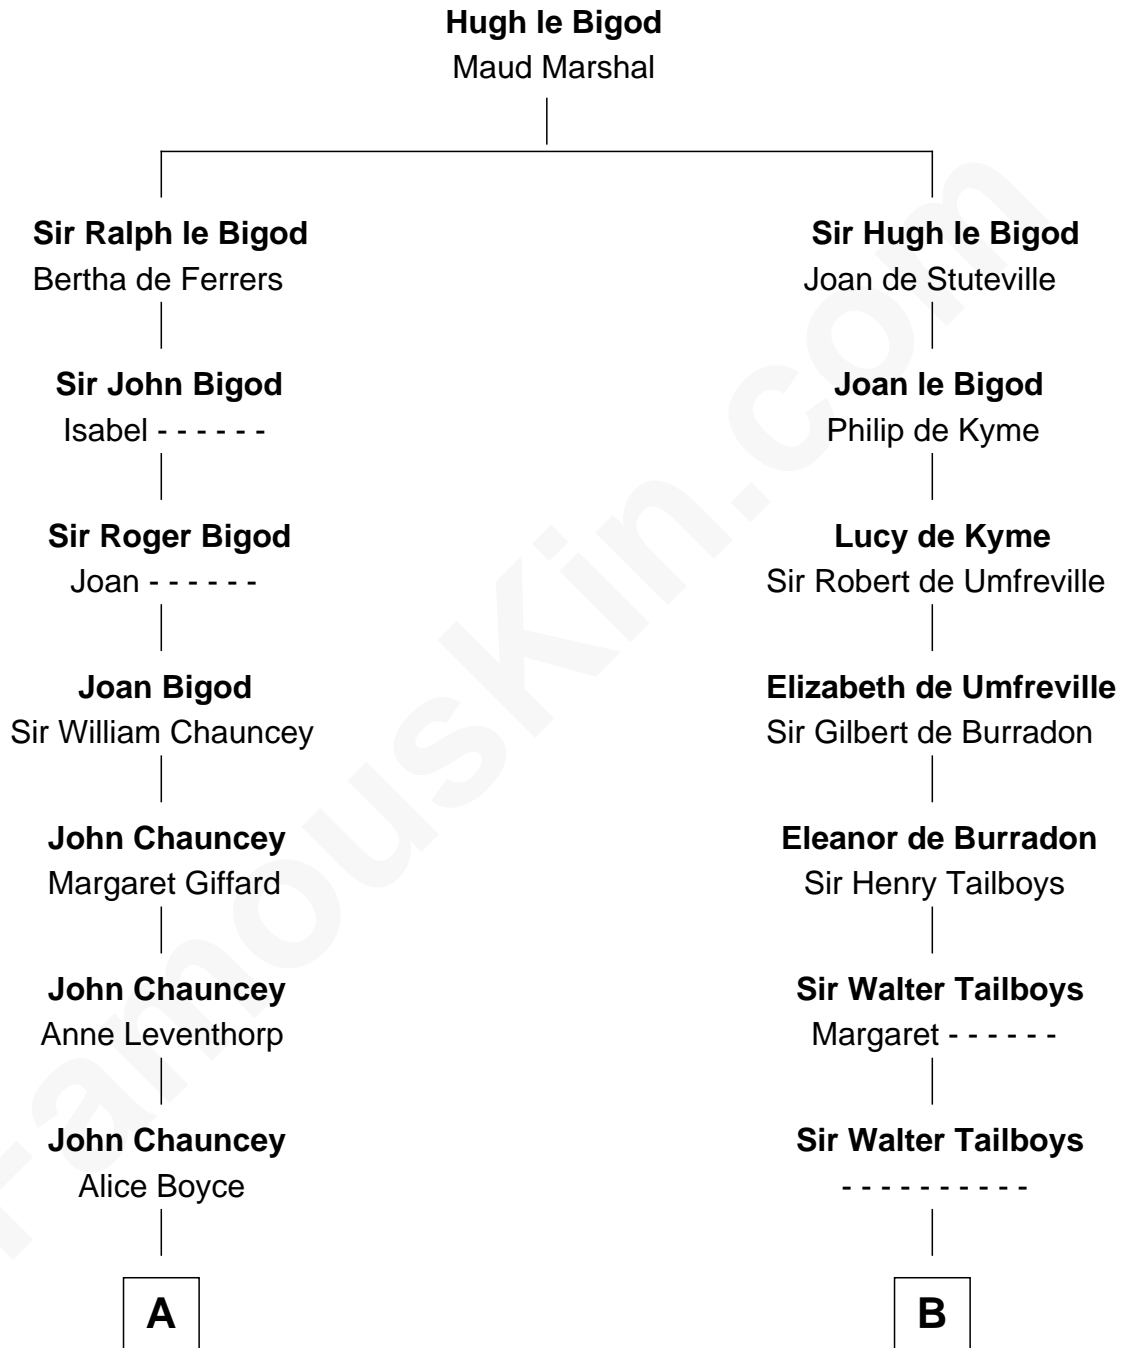

**FamousKin.com**  
**Relationship Chart of**  
**Thomas Pynchon**  
*American Novelist*

18th cousin 2 times removed of

**John Carroll**  
*Founder of Georgetown University*

**C**

**William Lyon Pynchon**

Annie Payne Cogswell

**William Henry Chichele Pynchon**

Carrie Susan Moyses

**Thomas Ruggles Pynchon**

Catherine Frances Bennett

**Thomas Pynchon**

*Novelist*

**D**