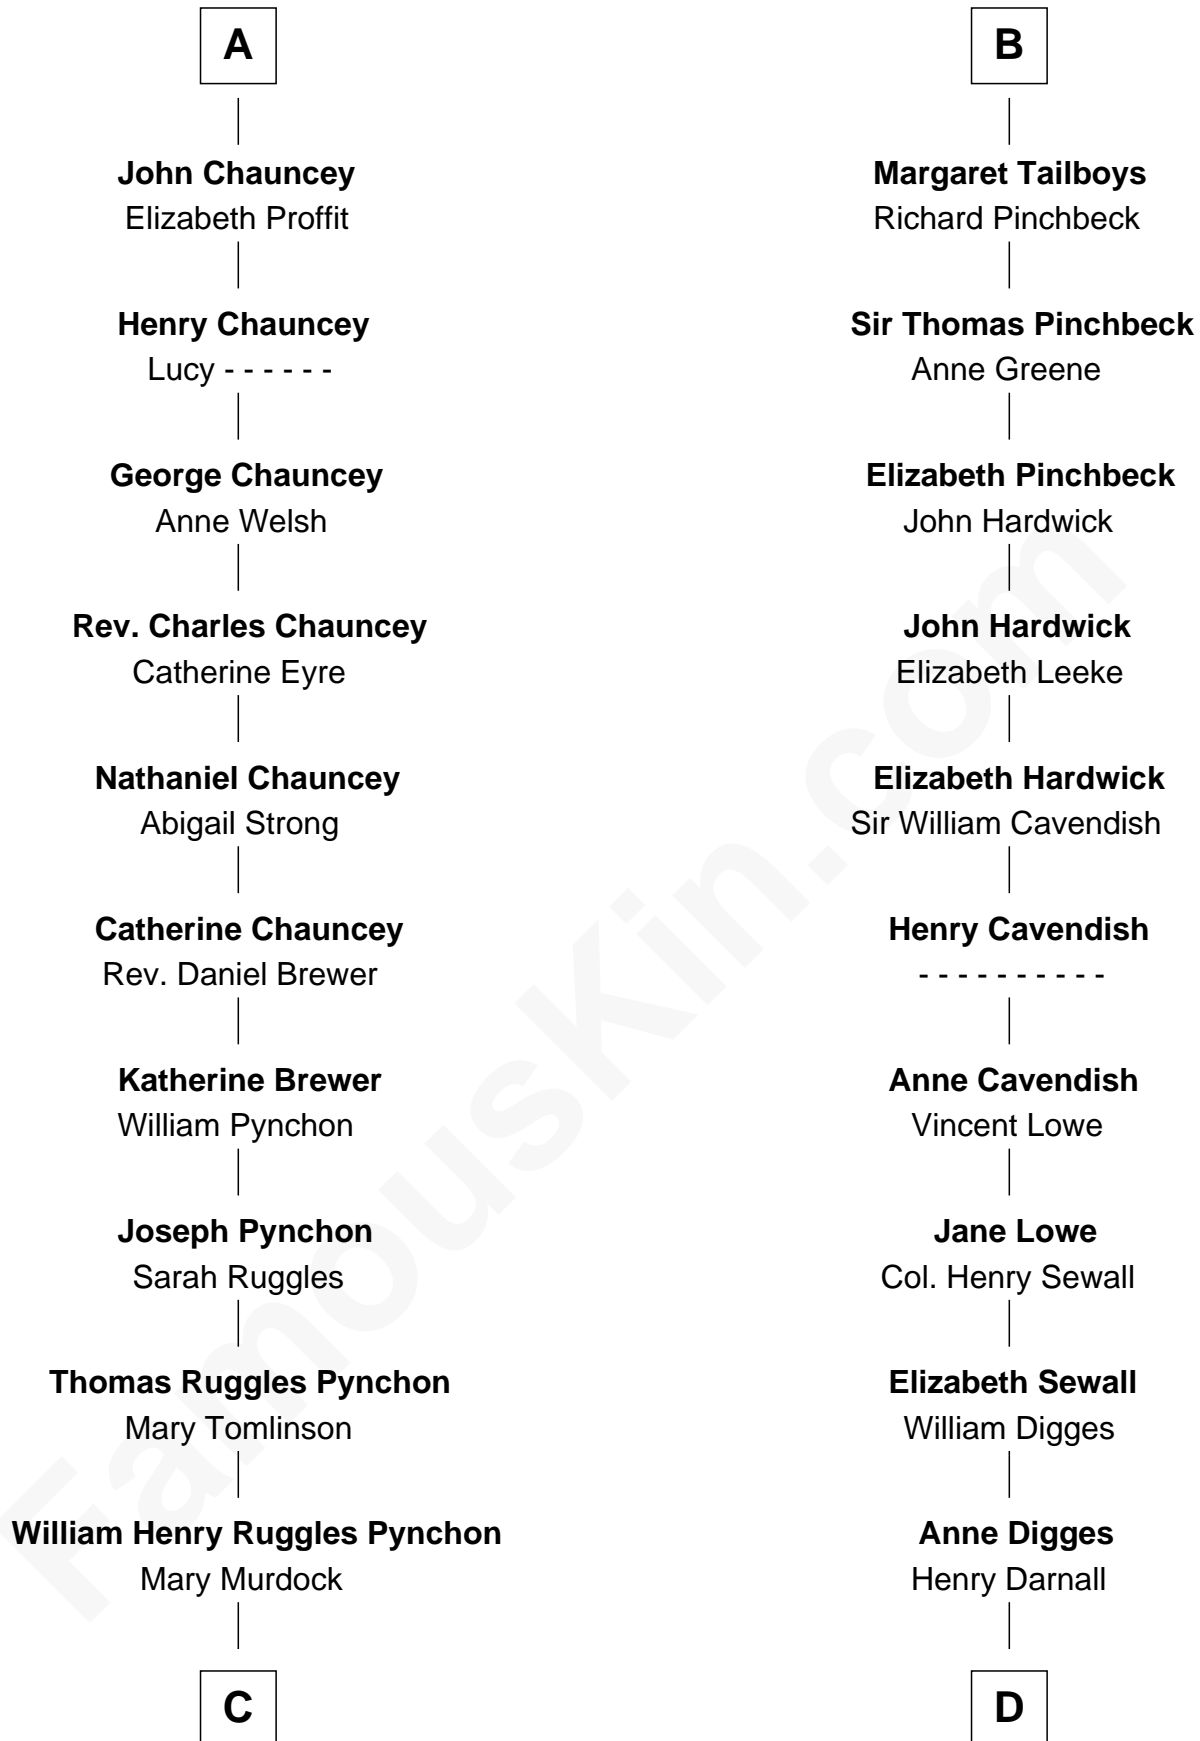

**FamousKin.com**  
**Relationship Chart of**  
**Thomas Pynchon**  
*American Novelist*

18th cousin 2 times removed of

**John Carroll**  
*Founder of Georgetown University*

**C**

**William Lyon Pynchon**

Annie Payne Cogswell

**William Henry Chichele Pynchon**

Carrie Susan Moyses

**Thomas Ruggles Pynchon**

Catherine Frances Bennett

**Thomas Pynchon**

*Novelist*

**D**