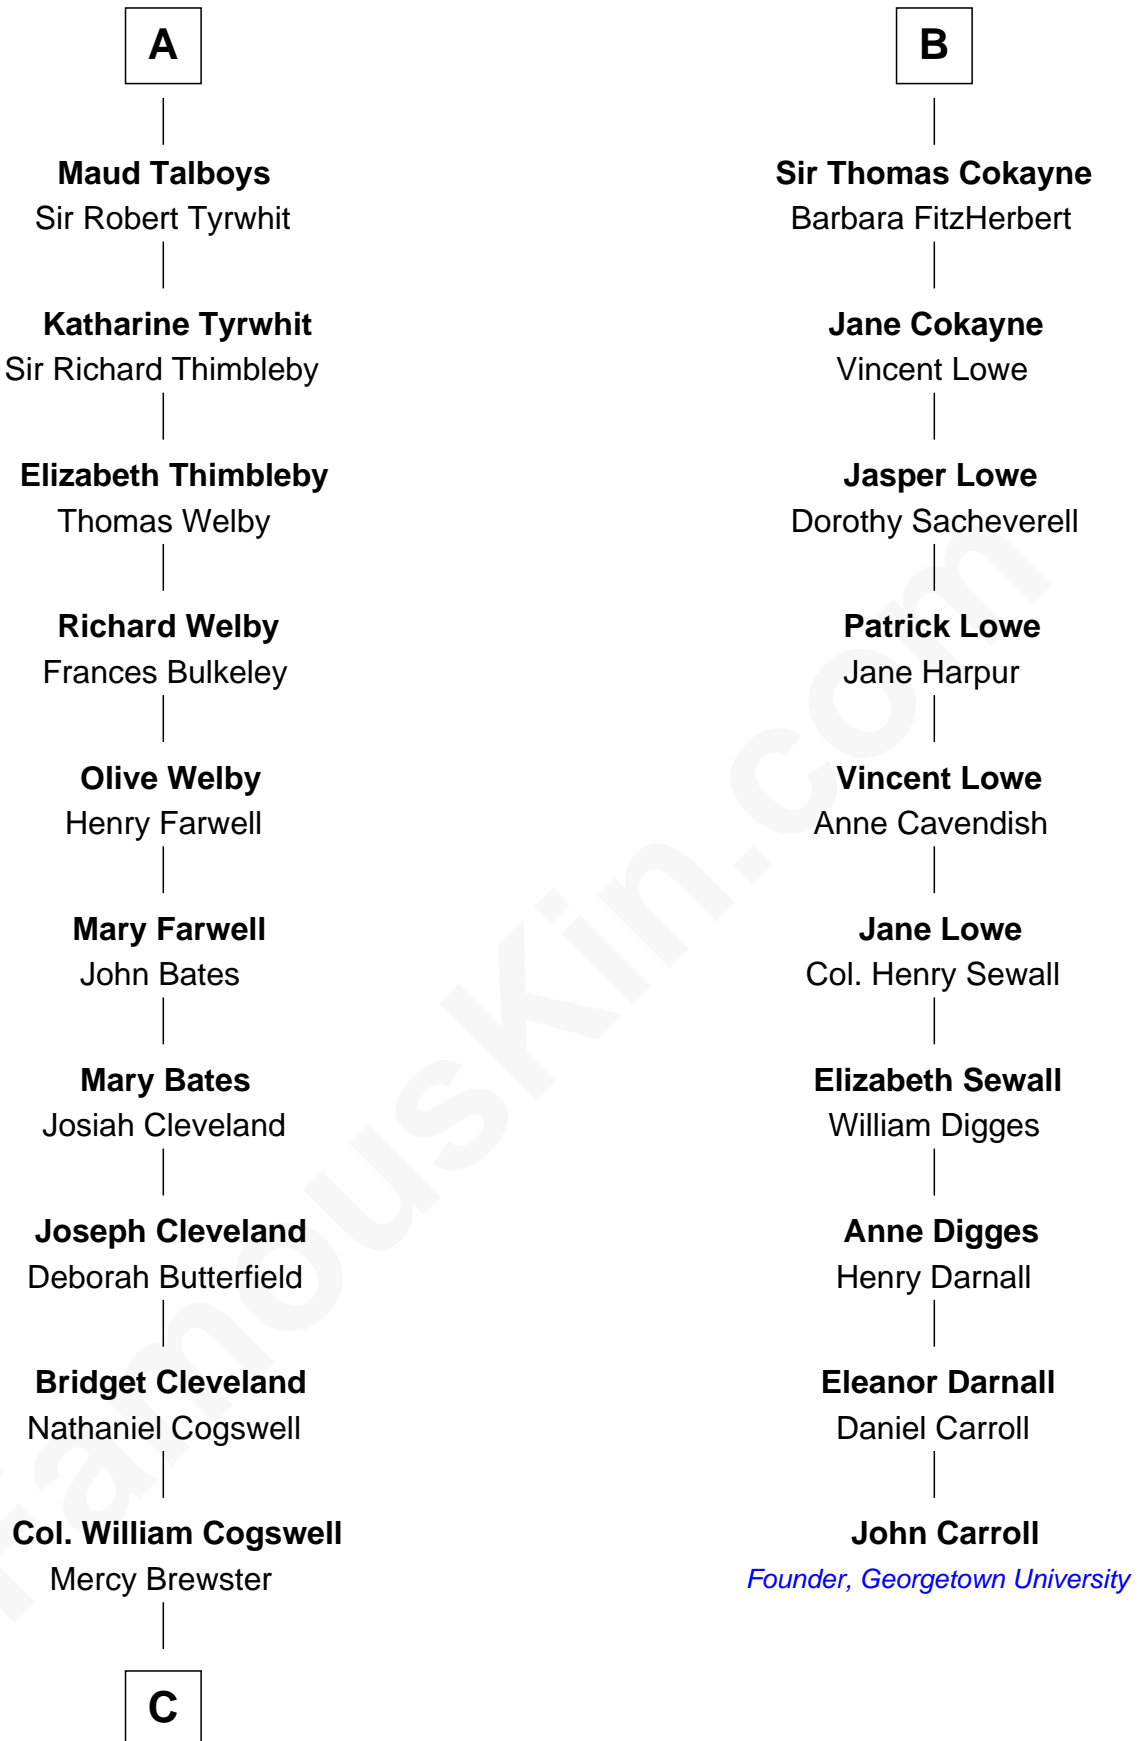

**FamousKin.com**  
**Relationship Chart of**  
**Thomas Pynchon**  
*American Novelist*

**16th cousin 5 times removed of**  
**John Carroll**  
*Founder of Georgetown University*

**C**

—  
**Dr. William Henry Cogswell**

Lucretia Anne Payne

—  
**Annie Payne Cogswell**

William Lyon Pynchon

—  
**William Henry Chichele Pynchon**

Carrie Susan Moyses

—  
**Thomas Ruggles Pynchon**

Catherine Frances Bennett

—  
**Thomas Pynchon**