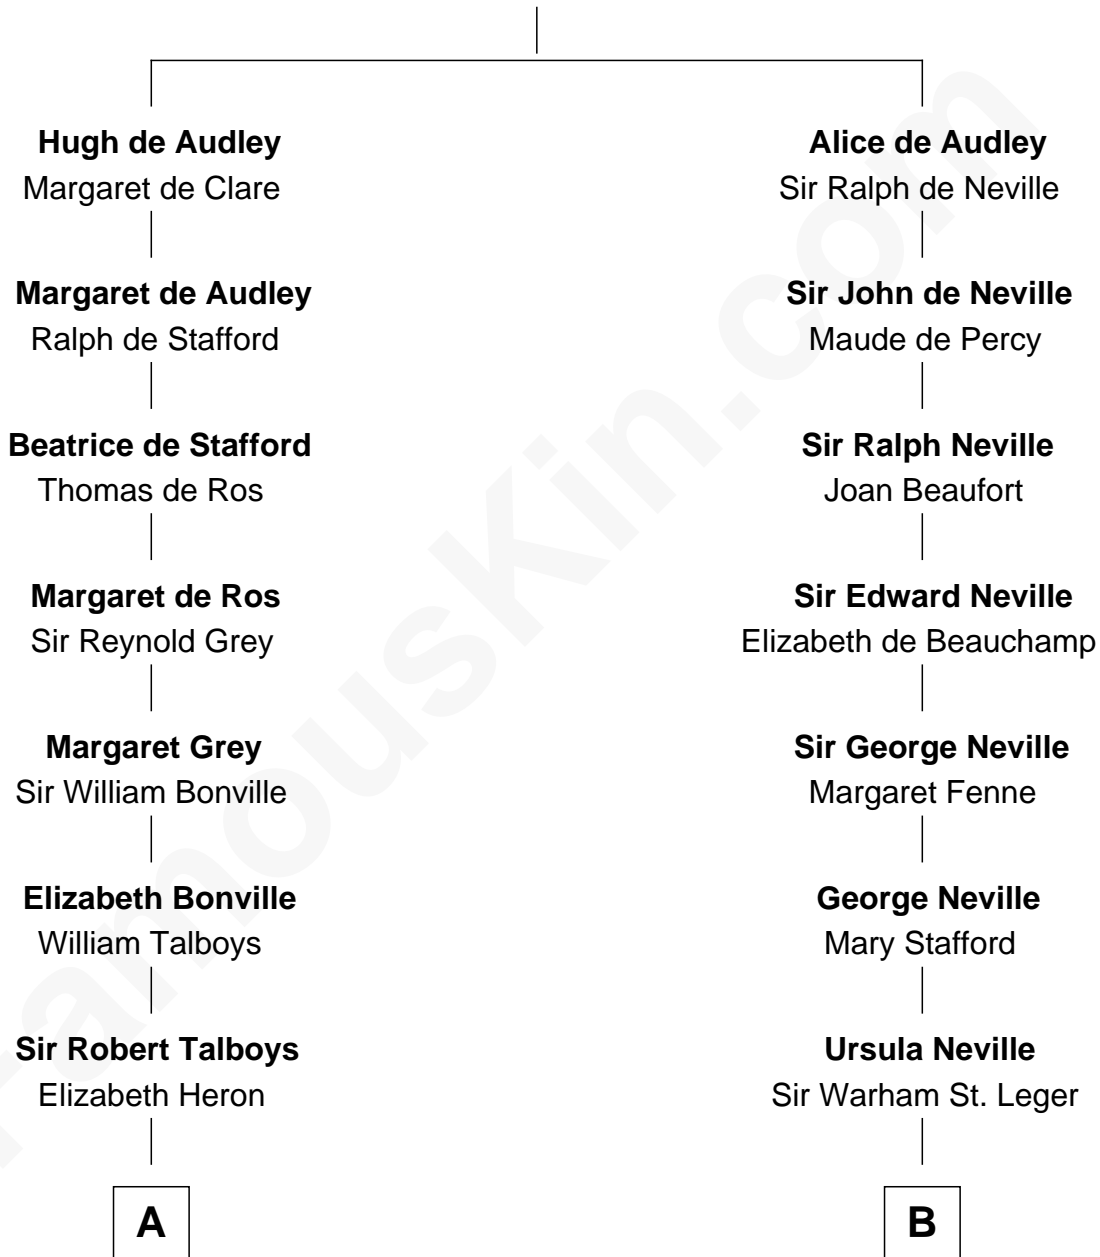

FamousKin.com
Relationship Chart of
Thomas Pynchon
American Novelist

13th cousin 8 times removed of
John Carroll
Founder of Georgetown University

Sir Hugh I de Audley
 Iseult de Mortimer

C

Dr. William Henry Cogswell

Lucretia Anne Payne

Annie Payne Cogswell

William Lyon Pynchon

William Henry Chichele Pynchon

Carrie Susan Moyses

Thomas Ruggles Pynchon

Catherine Frances Bennett

Thomas Pynchon