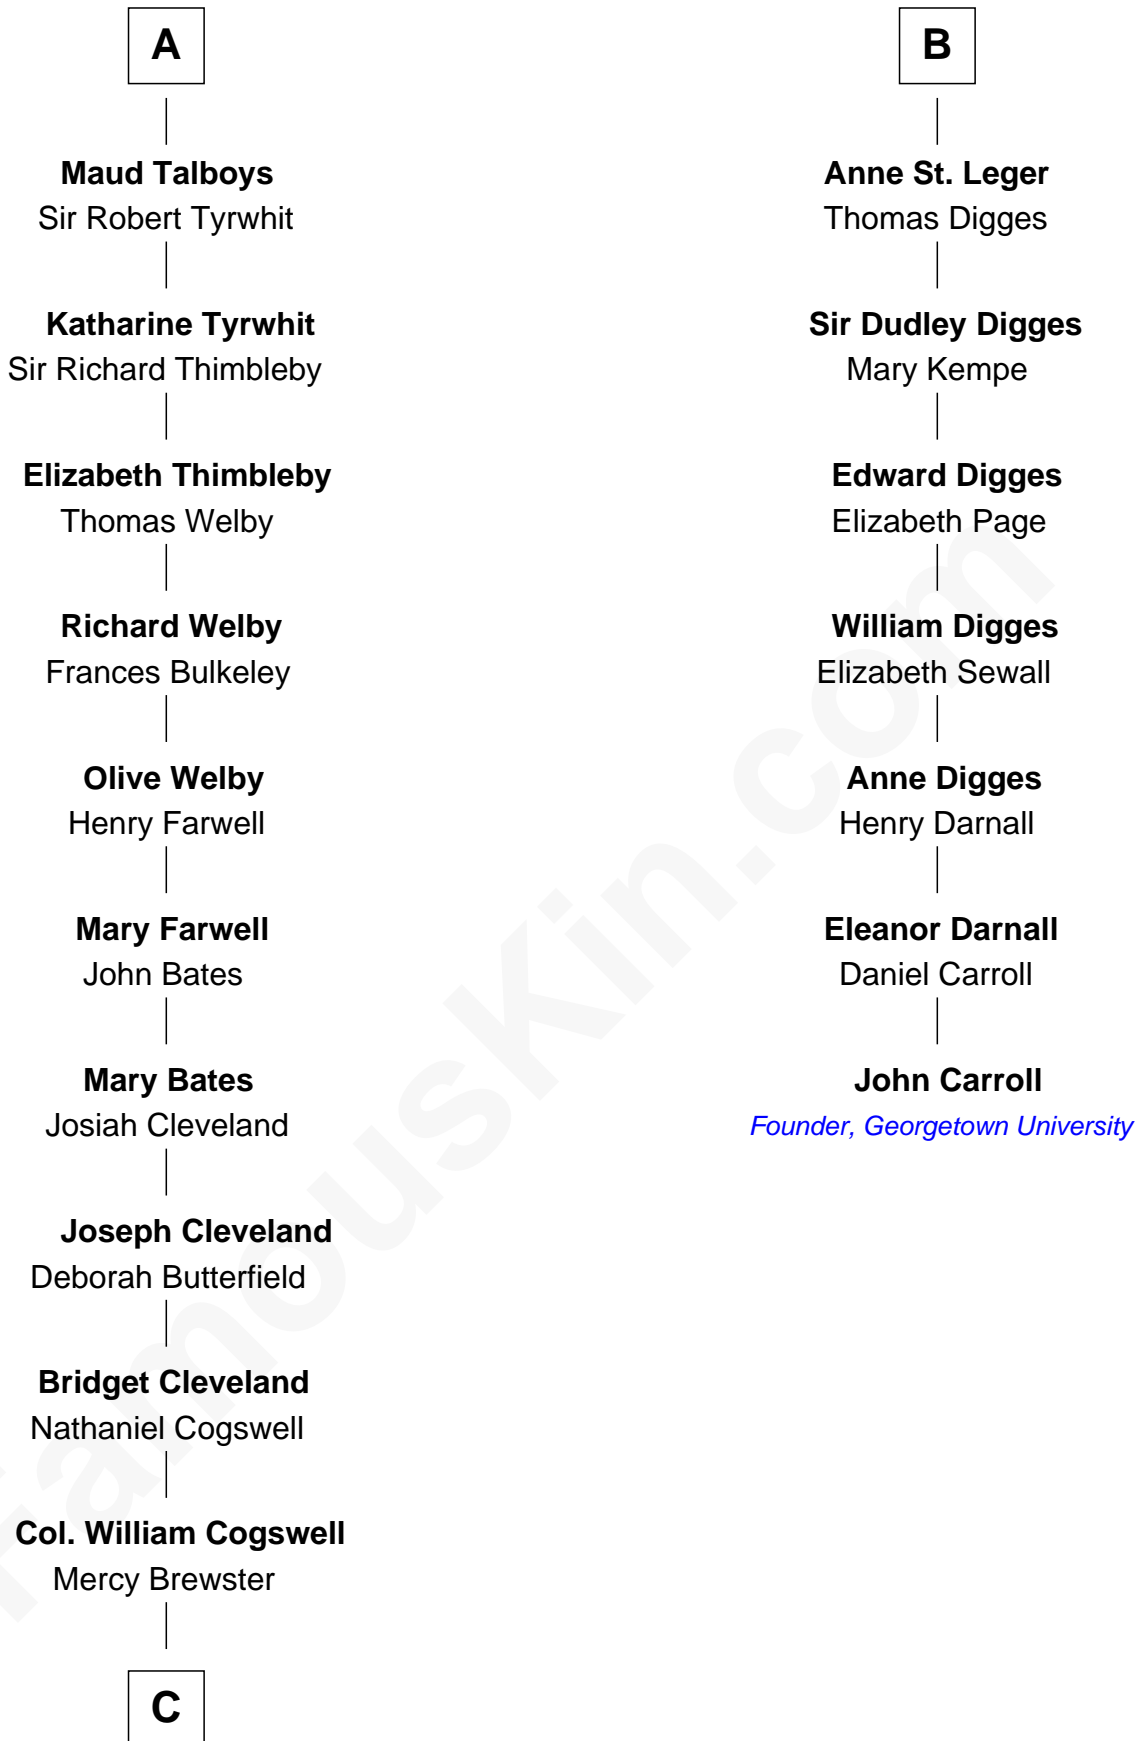

FamousKin.com
Relationship Chart of
Thomas Pynchon
American Novelist

13th cousin 8 times removed of
John Carroll
Founder of Georgetown University

Sir Hugh I de Audley
 Iseult de Mortimer

C

Dr. William Henry Cogswell

Lucretia Anne Payne

Annie Payne Cogswell

William Lyon Pynchon

William Henry Chichele Pynchon

Carrie Susan Moyses

Thomas Ruggles Pynchon

Catherine Frances Bennett

Thomas Pynchon