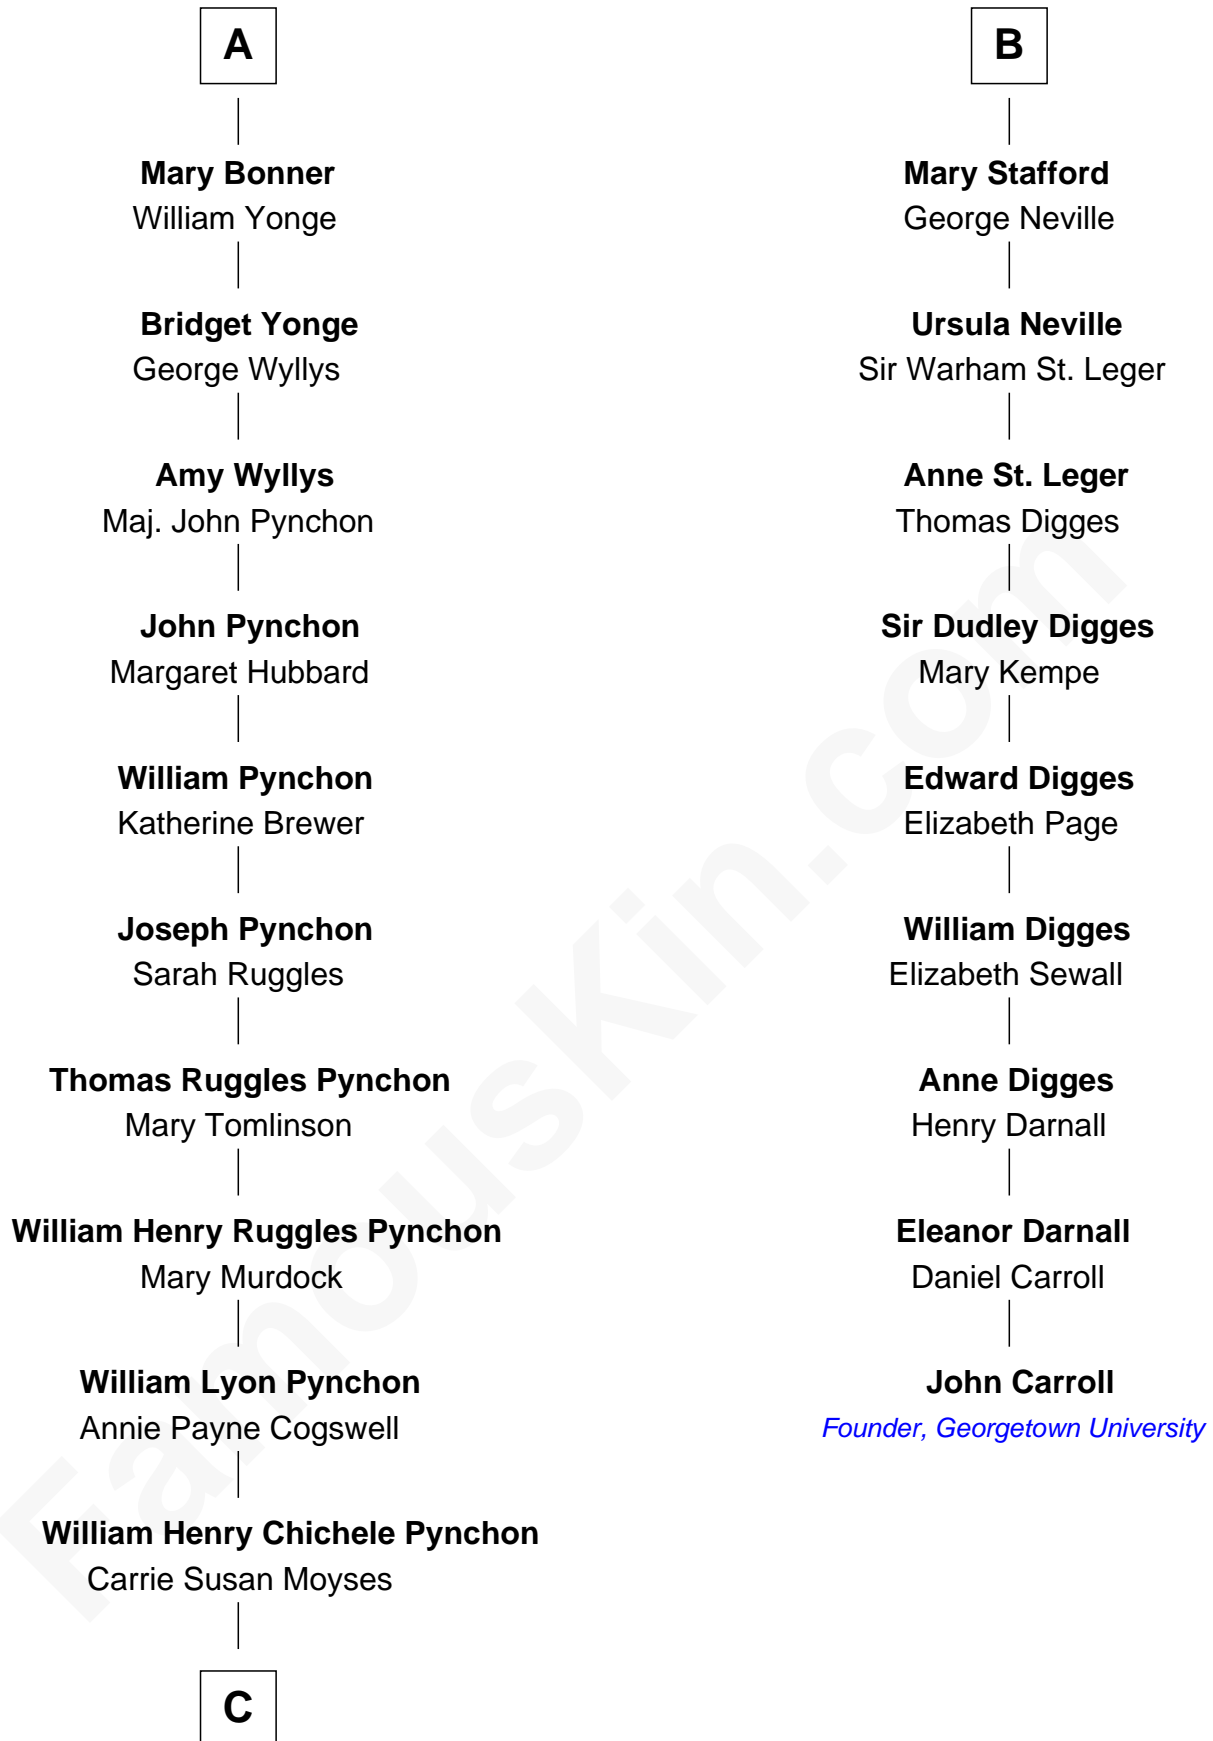

FamousKin.com

Relationship Chart of

Thomas Pynchon

American Novelist

15th cousin 3 times removed of

John Carroll

Founder of Georgetown University

C

—
Thomas Ruggles Pynchon
Catherine Frances Bennett

—
Thomas Pynchon
Novelist

FamousKin.com