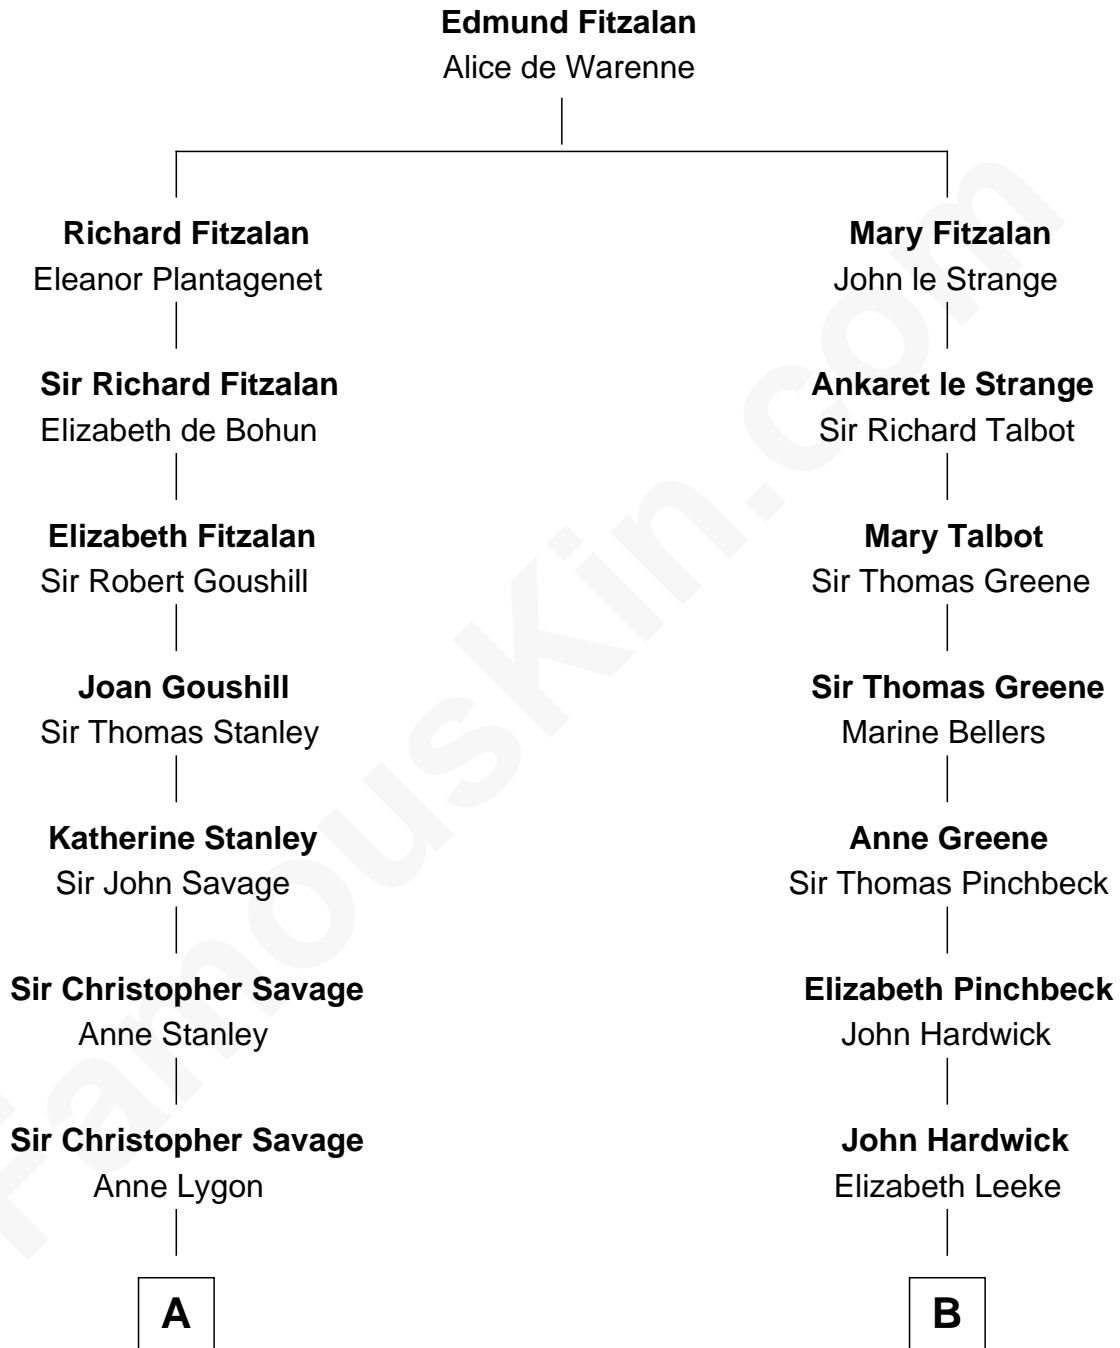

FamousKin.com

Relationship Chart of

Thomas Pynchon

American Novelist

14th cousin 5 times removed of

John Carroll
 Founder of Georgetown University

C

William Henry Chichele Pynchon

Carrie Susan Moyses

Thomas Ruggles Pynchon

Catherine Frances Bennett

Thomas Pynchon

Novelist

FamousKin.com