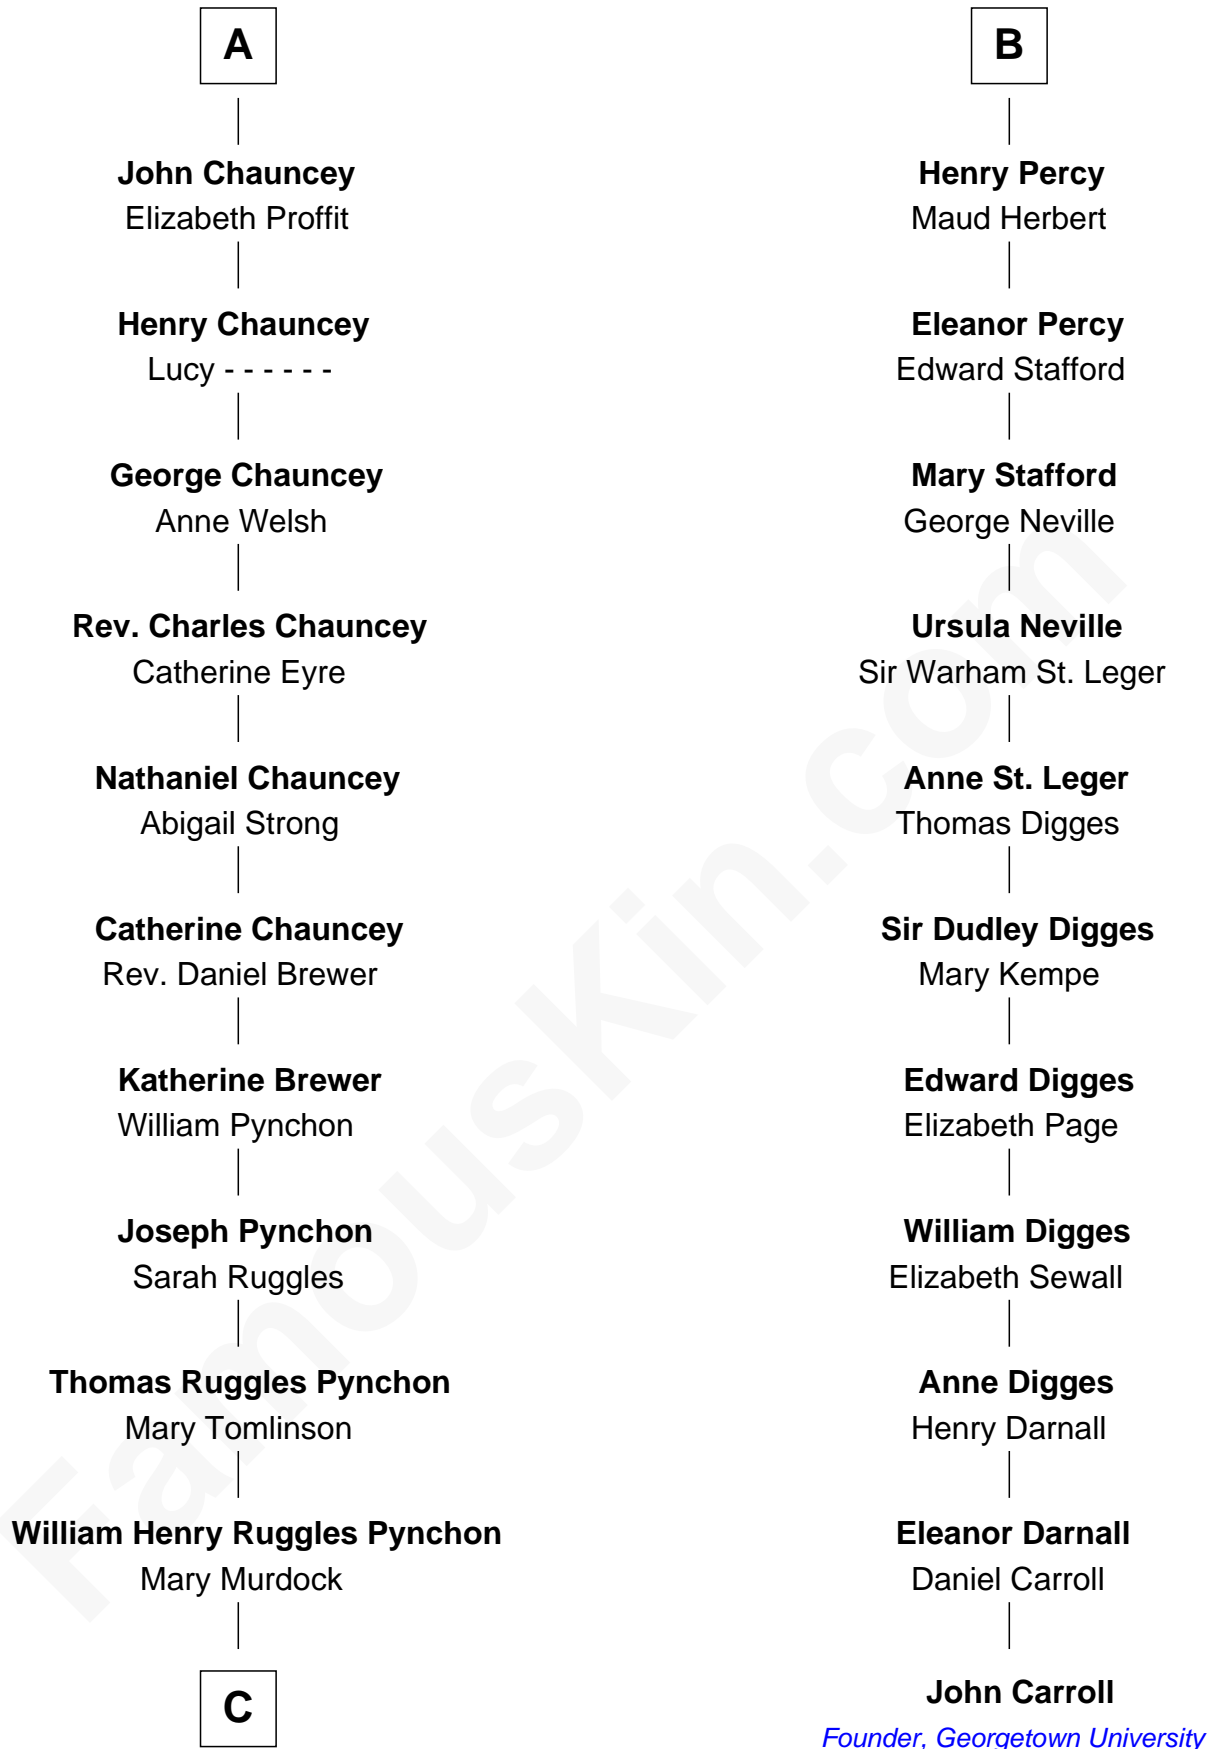

**FamousKin.com**  
**Relationship Chart of**  
**Thomas Pynchon**  
*American Novelist*

17th cousin 3 times removed of  
**John Carroll**  
*Founder of Georgetown University*

**C**

—  
**William Lyon Pynchon**

Annie Payne Cogswell

—  
**William Henry Chichele Pynchon**

Carrie Susan Moyses

—  
**Thomas Ruggles Pynchon**

Catherine Frances Bennett

—  
**Thomas Pynchon**

*Novelist*

FamousKin.com