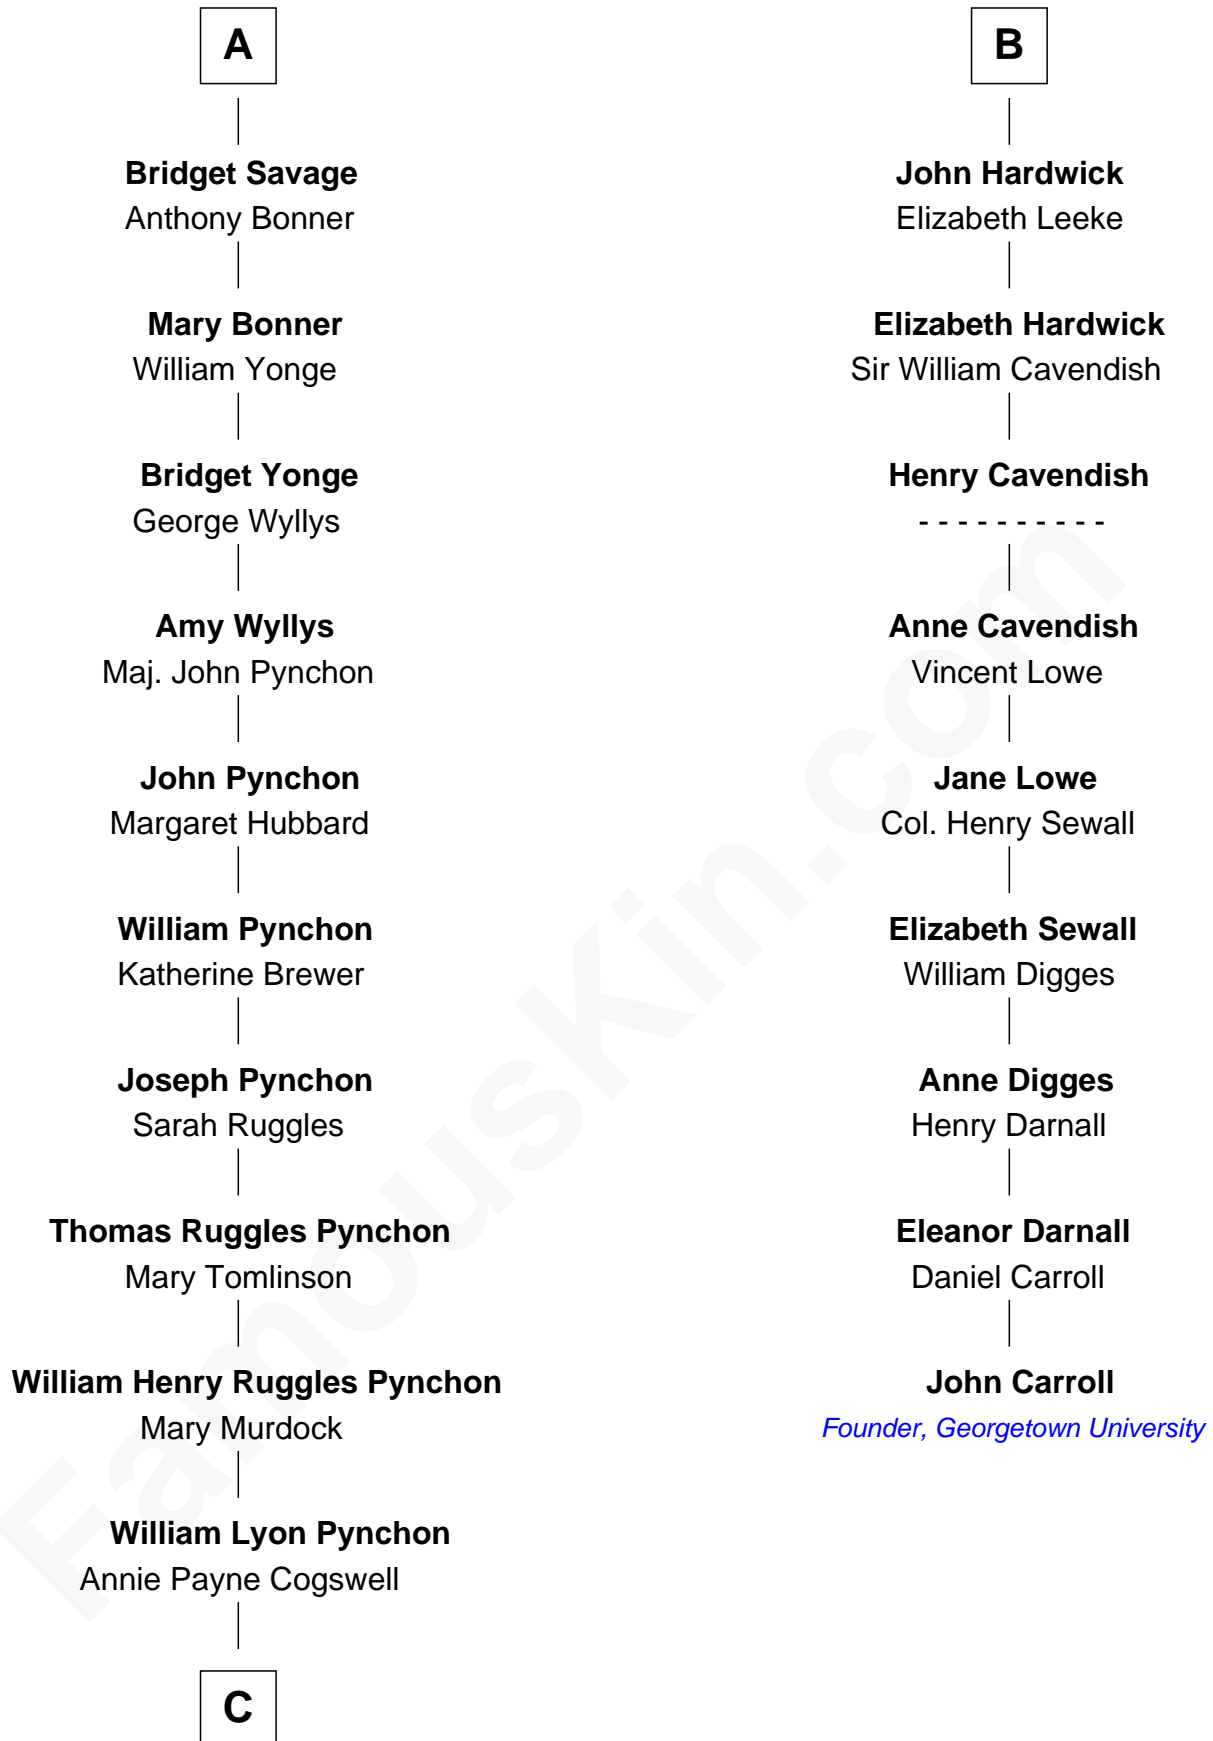

FamousKin.com
Relationship Chart of
Thomas Pynchon
American Novelist

15th cousin 4 times removed of
John Carroll
Founder of Georgetown University

C

—
William Henry Chichele Pynchon

Carrie Susan Moyses

—
Thomas Ruggles Pynchon

Catherine Frances Bennett

—
Thomas Pynchon

Novelist

FamousKin.com