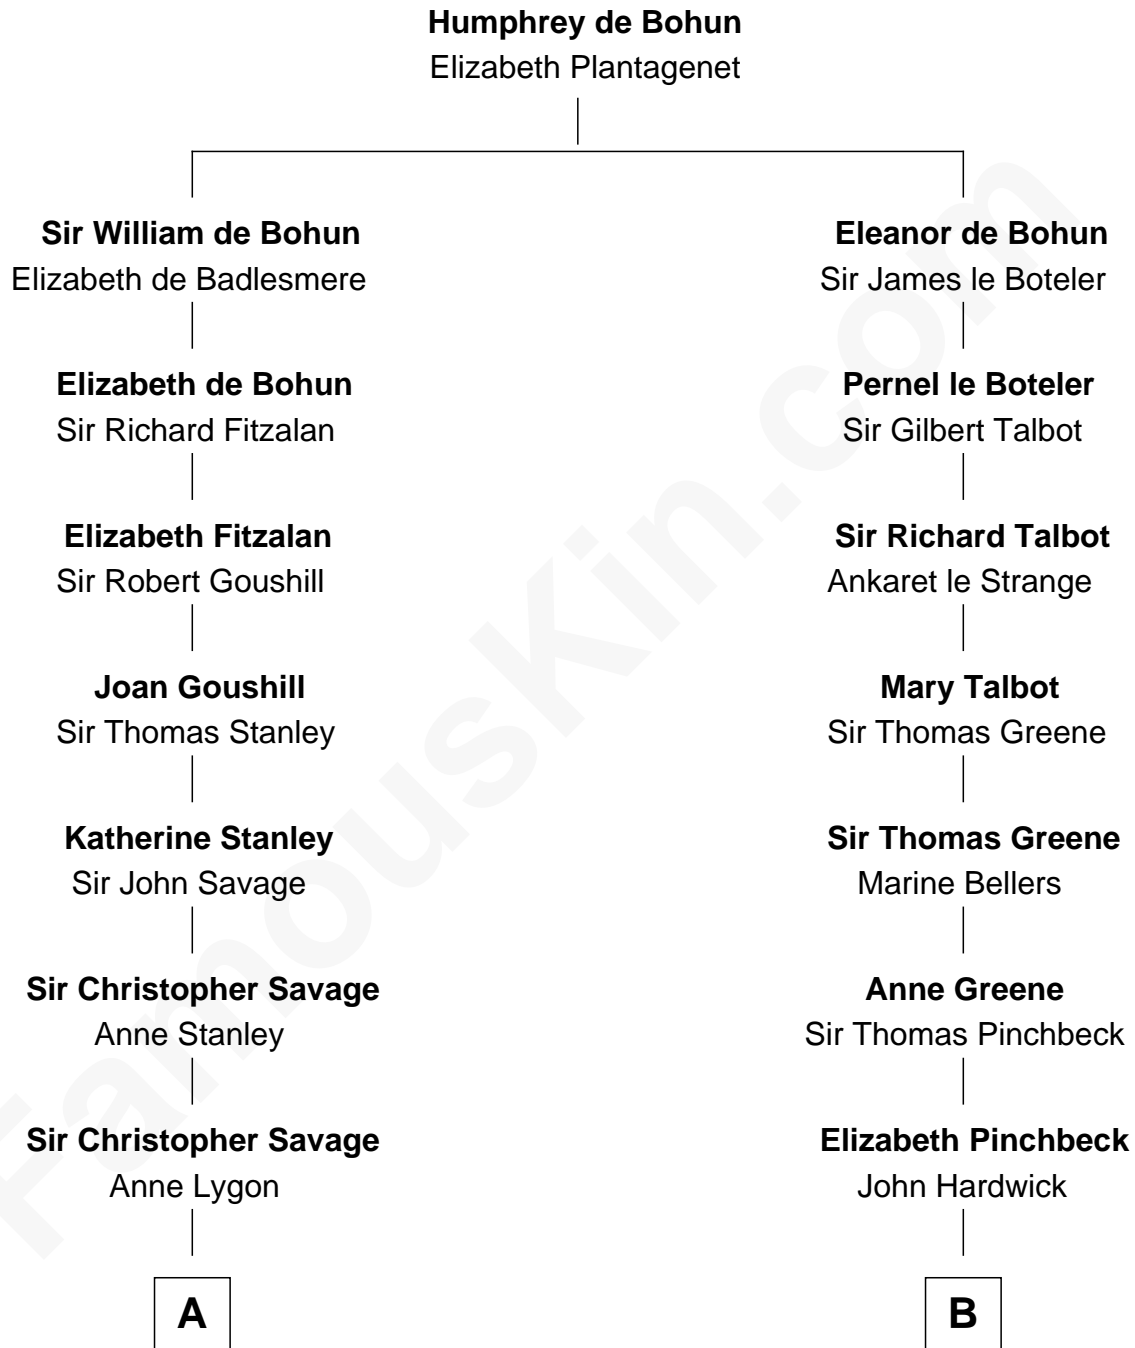

FamousKin.com
Relationship Chart of
Thomas Pynchon
American Novelist

15th cousin 4 times removed of
John Carroll
Founder of Georgetown University

C

—
William Henry Chichele Pynchon

Carrie Susan Moyses

—
Thomas Ruggles Pynchon

Catherine Frances Bennett

—
Thomas Pynchon

Novelist

FamousKin.com