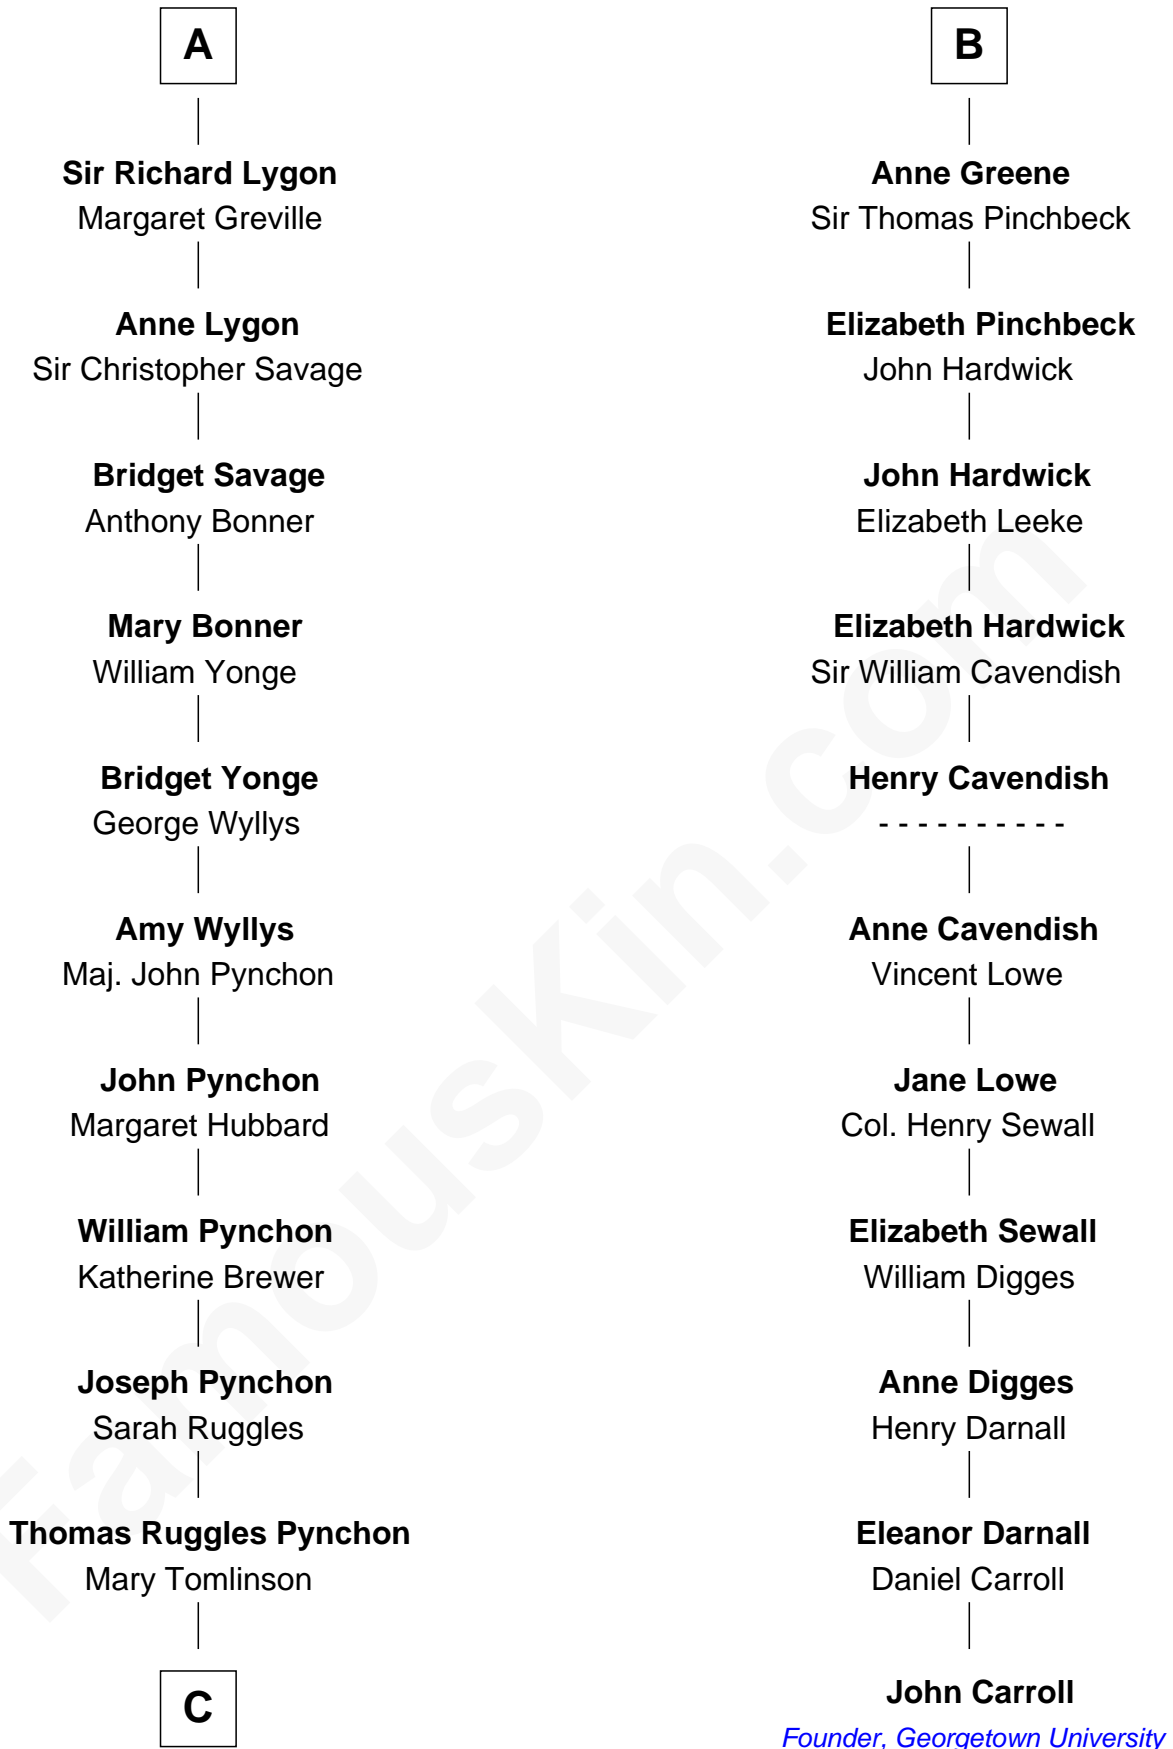

FamousKin.com
Relationship Chart of
Thomas Pynchon
American Novelist

17th cousin 4 times removed of
John Carroll
Founder of Georgetown University

C

William Henry Ruggles Pynchon

Mary Murdock

William Lyon Pynchon

Annie Payne Cogswell

William Henry Chichele Pynchon

Carrie Susan Moyses

Thomas Ruggles Pynchon

Catherine Frances Bennett

Thomas Pynchon

Novelist

FamousKin.com