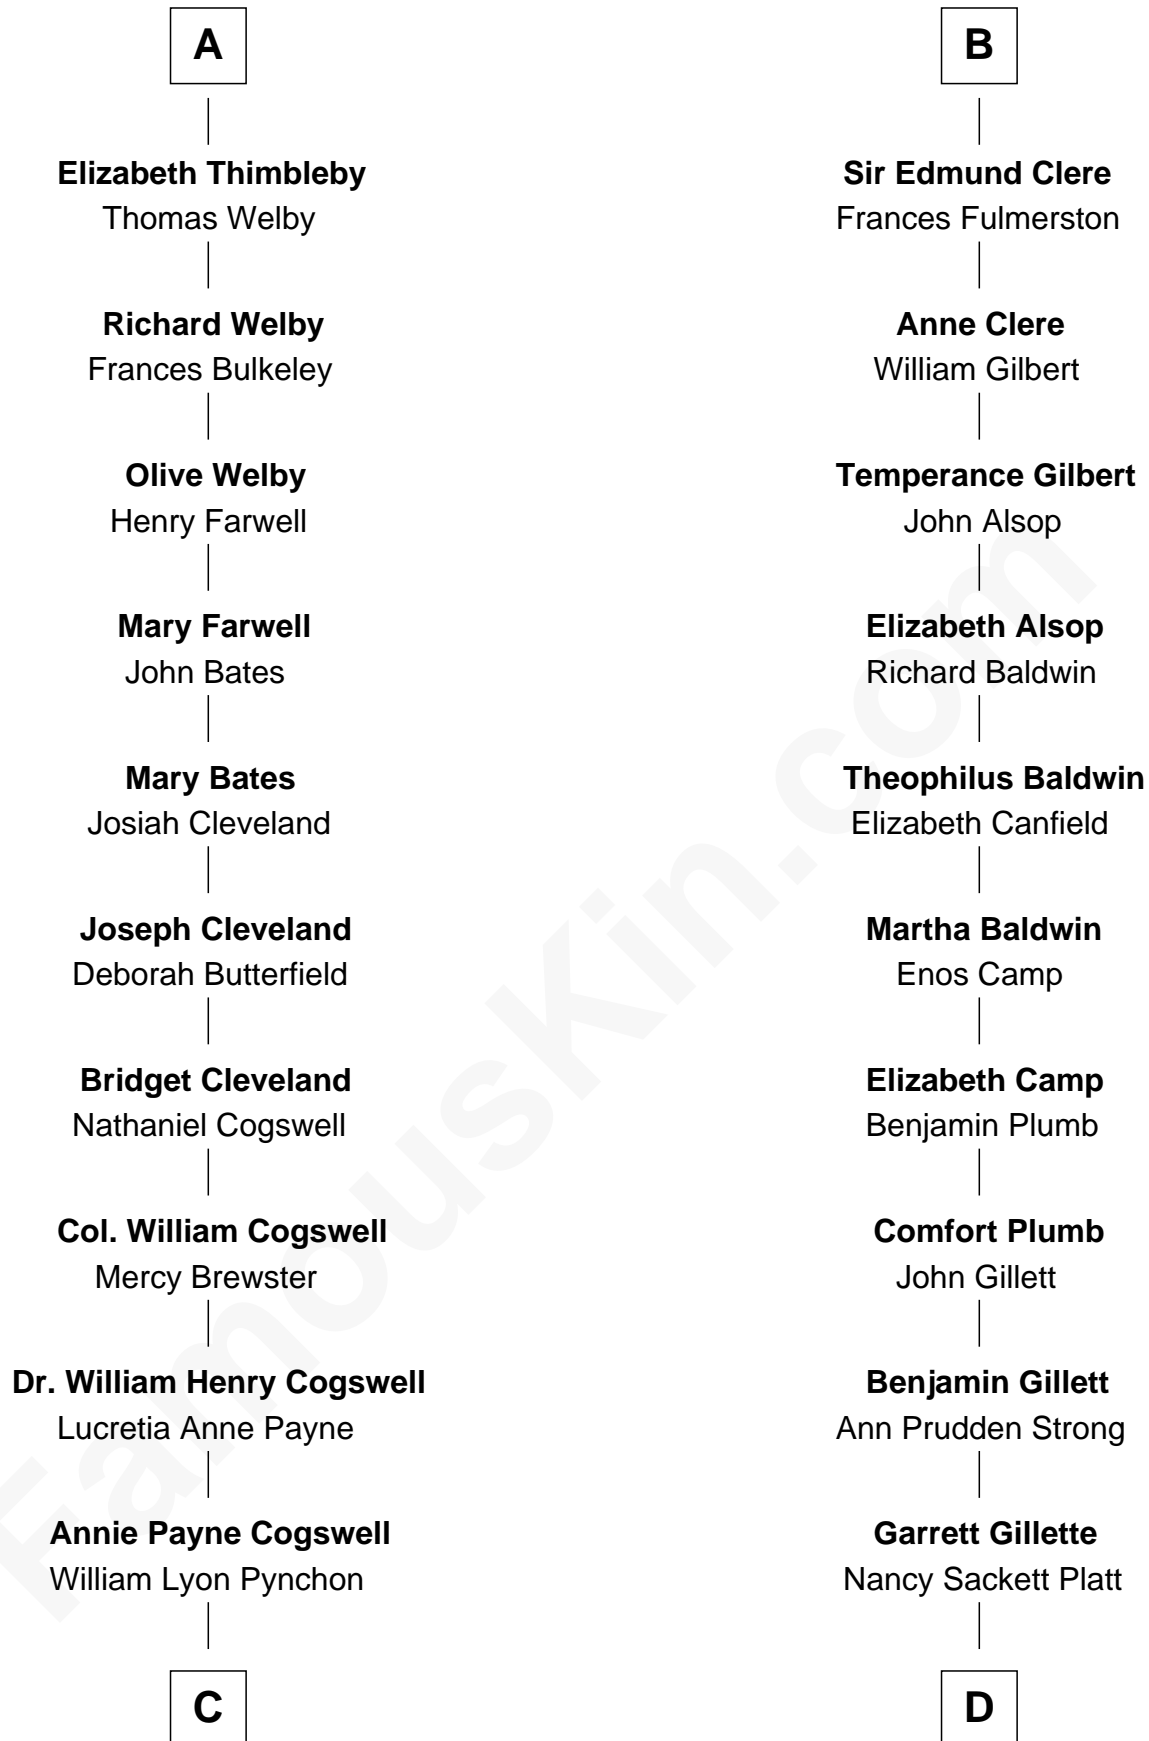

FamousKin.com
Relationship Chart of
Thomas Pynchon
American Novelist

19th cousin 2 times removed of

Treat Williams
TV & Movie Actor

C

William Henry Chichele Pynchon

Carrie Susan Moyses

Thomas Ruggles Pynchon

Catherine Frances Bennett

Thomas Pynchon

Novelist

D

Rufus M. Gillette

Abigail Payne

Mary Abigail Gillette

George Willey Andrew