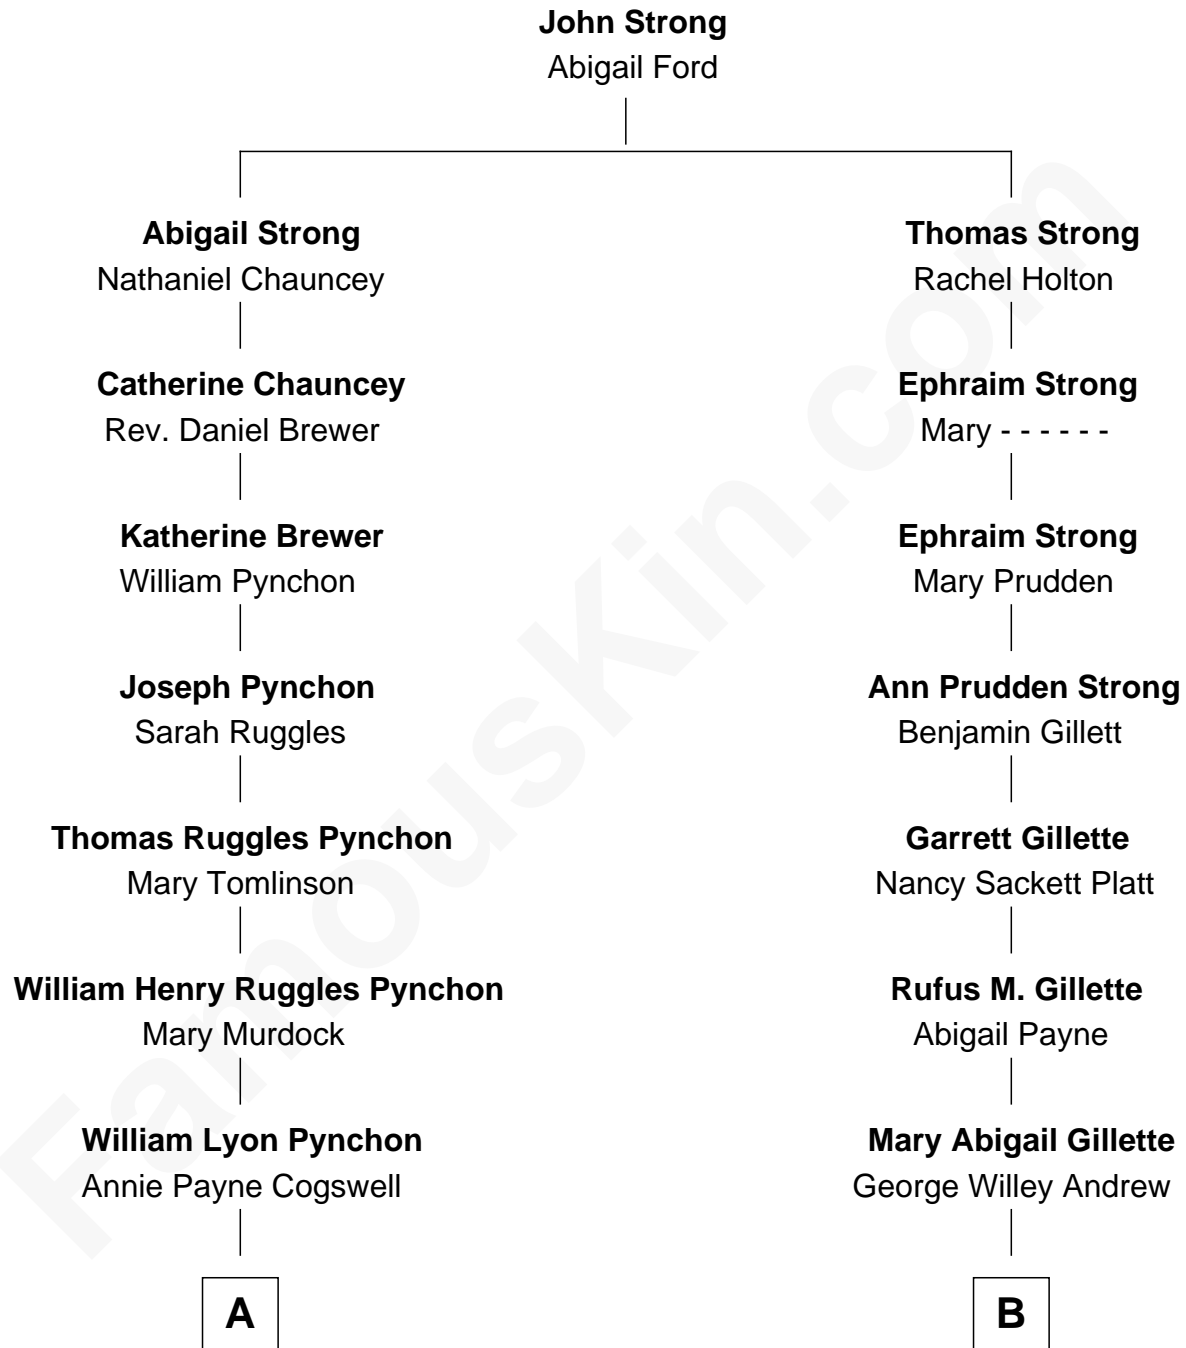

FamousKin.com Relationship Chart of

Thomas Pynchon

American Novelist

9th cousin of

Treat Williams

TV & Movie Actor

A

William Henry Chichele Pynchon

Carrie Susan Moyses

Thomas Ruggles Pynchon

Catherine Frances Bennett

Thomas Pynchon

Novelist

B

Treat Payne Andrew

Eleanor Barnum

Marian Andrew

Richard Norman Williams

Treat Williams

TV & Movie Actor

FamousKin.com