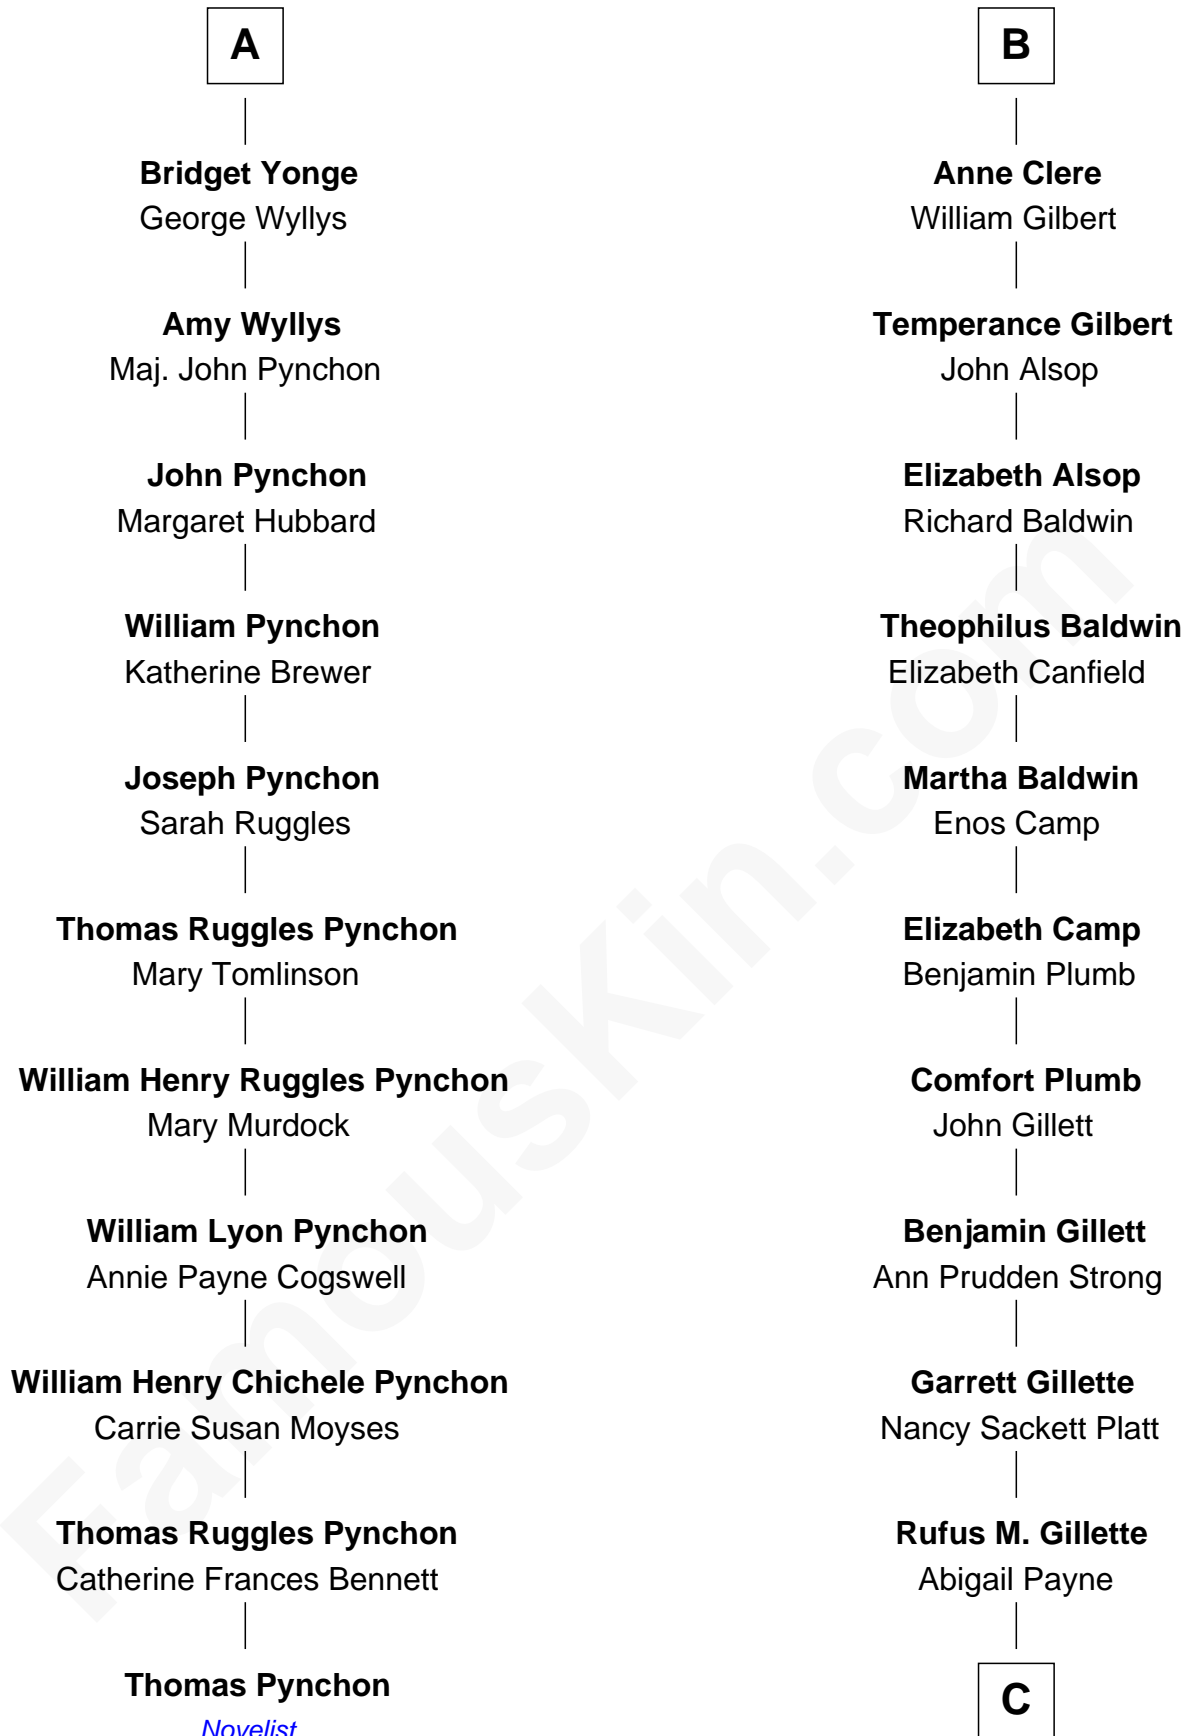

**FamousKin.com**  
**Relationship Chart of**  
**Thomas Pynchon**  
*American Novelist*

17th cousin 3 times removed of

**Treat Williams**  
*TV & Movie Actor*

**Sir Richard Fitzalan**  
 Elizabeth de Bohun

**Elizabeth Fitzalan**  
 Sir Robert Goushill

**Joan Goushill**  
 Sir Thomas Stanley

**Katherine Stanley**  
 Sir John Savage

**Sir Christopher Savage**  
 Anne Stanley

**Sir Christopher Savage**  
 Anne Lygon

**Bridget Savage**  
 Anthony Bonner

**Mary Bonner**  
 William Yonge

**A**

**Joan Fitzalan**  
 Sir William Beauchamp

**Joan Beauchamp**  
 James Butler

**Sir Thomas Butler**  
 Anne Hankeford

**Margaret Butler**  
 Sir William Boleyn

**Alice Boleyn**  
 Sir Robert Clere

**Sir John Clere**  
 Anne Tyrrell

**Sir Edmund Clere**  
 Frances Fulmerston

**B**

C

**Mary Abigail Gillette**

George Willey Andrew

**Treat Payne Andrew**