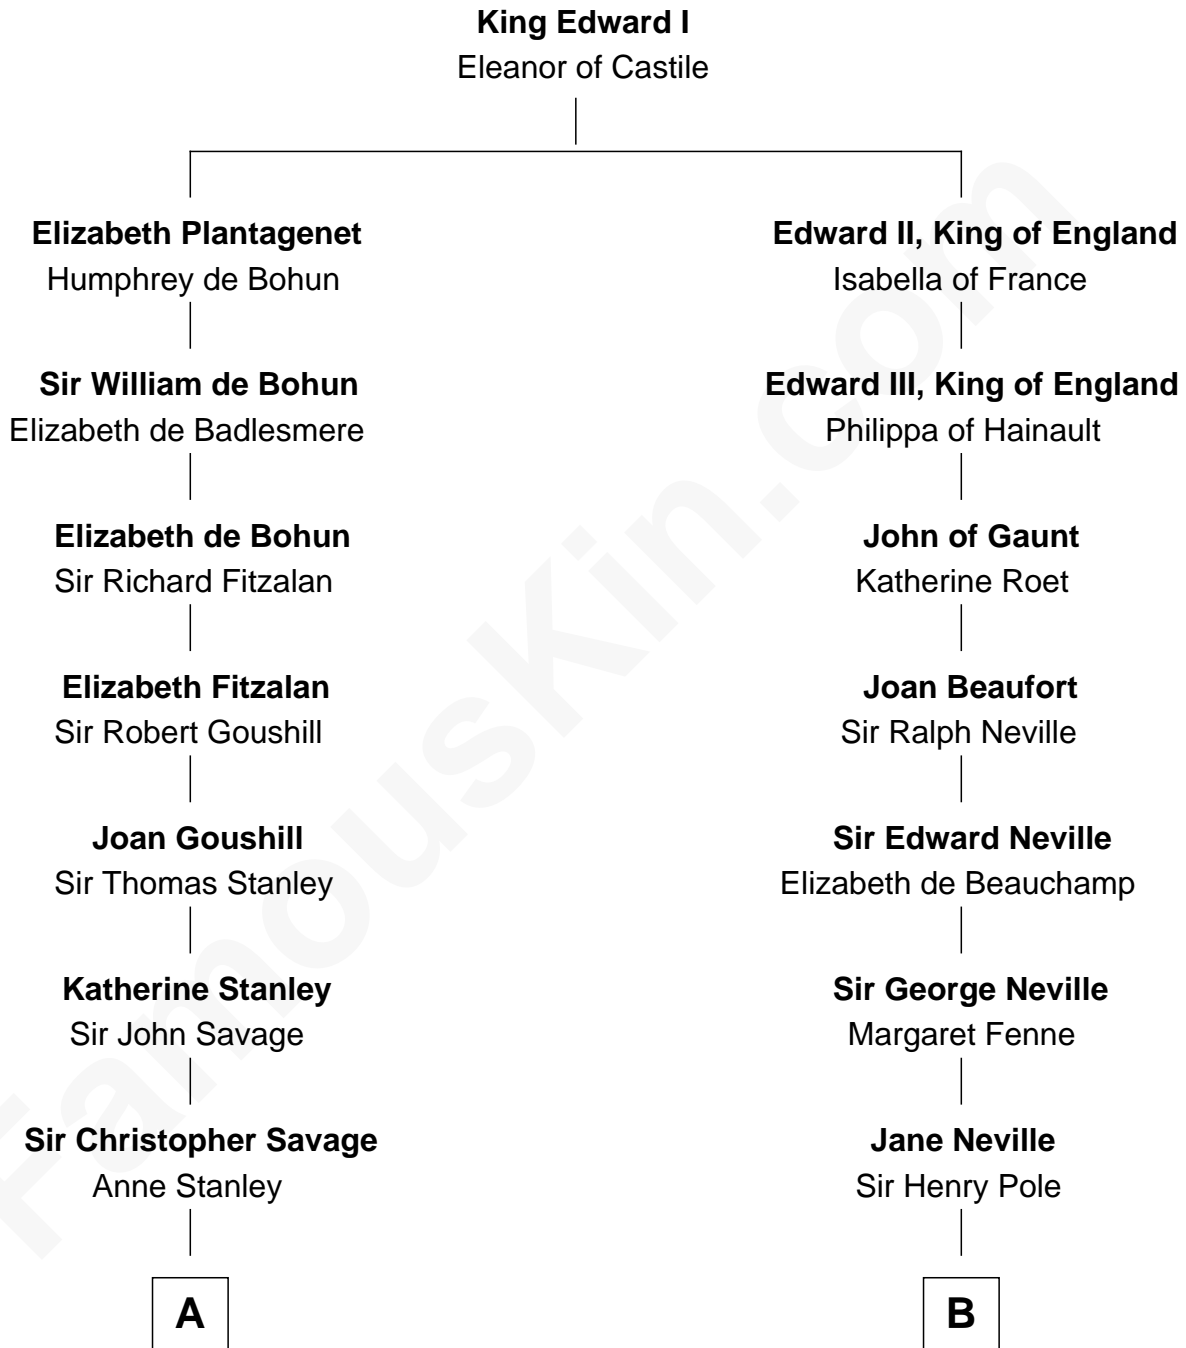

FamousKin.com

Relationship Chart of

Thomas Pynchon

American Novelist

17th cousin 3 times removed of

Lewis Carroll
 Author of *Alice in Wonderland*

C

—
William Lyon Pynchon

Annie Payne Cogswell

—
William Henry Chichele Pynchon

Carrie Susan Moyses

—
Thomas Ruggles Pynchon

Catherine Frances Bennett

—
Thomas Pynchon

Novelist

FamousKin.com