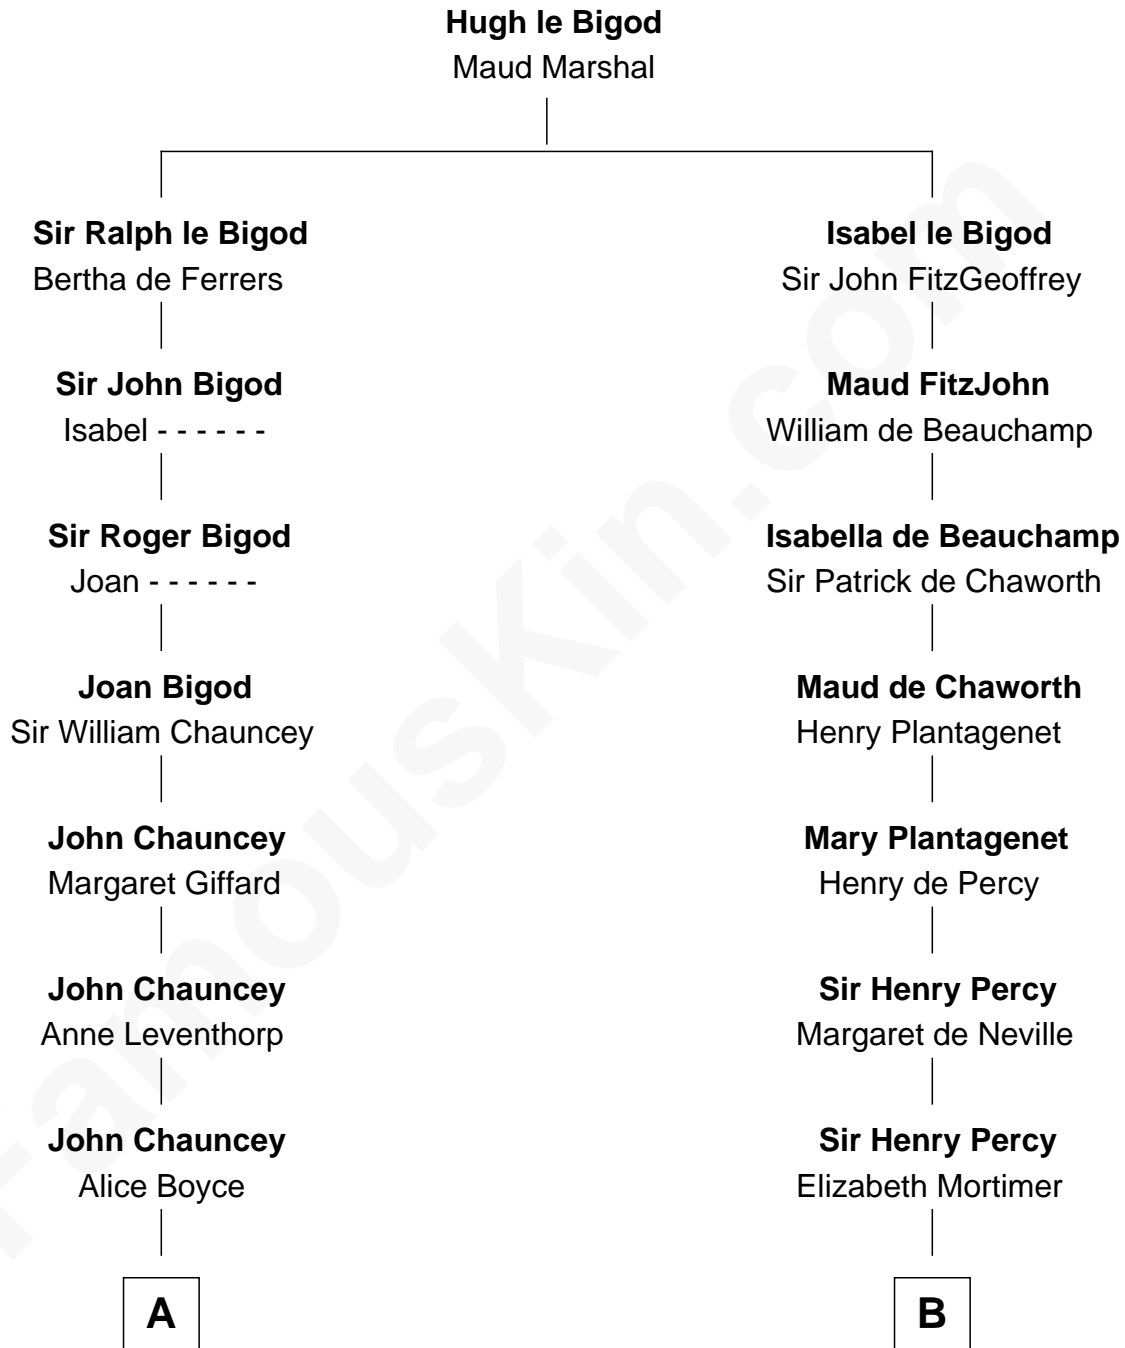

**FamousKin.com**  
**Relationship Chart of**  
**Thomas Pynchon**  
*American Novelist*

**20th cousin 1 time removed of**  
**Lewis Carroll**  
*Author of Alice in Wonderland*

**C**

**William Lyon Pynchon**  
Annie Payne Cogswell

**William Henry Chichele Pynchon**  
Carrie Susan Moyses

**Thomas Ruggles Pynchon**  
Catherine Frances Bennett

**Thomas Pynchon**  
*Novelist*

**D**

**Lucy Hoghton**  
Thomas Lutwidge

**Henry Lutwidge**  
Jane Molyneux

**Charles Lutwidge**  
Elizabeth Anne Dodgson

**Frances Jane Lutwidge**  
Rev. Charles Dodgson

**Lewis Carroll**  
*Author of Alice in Wonderland*