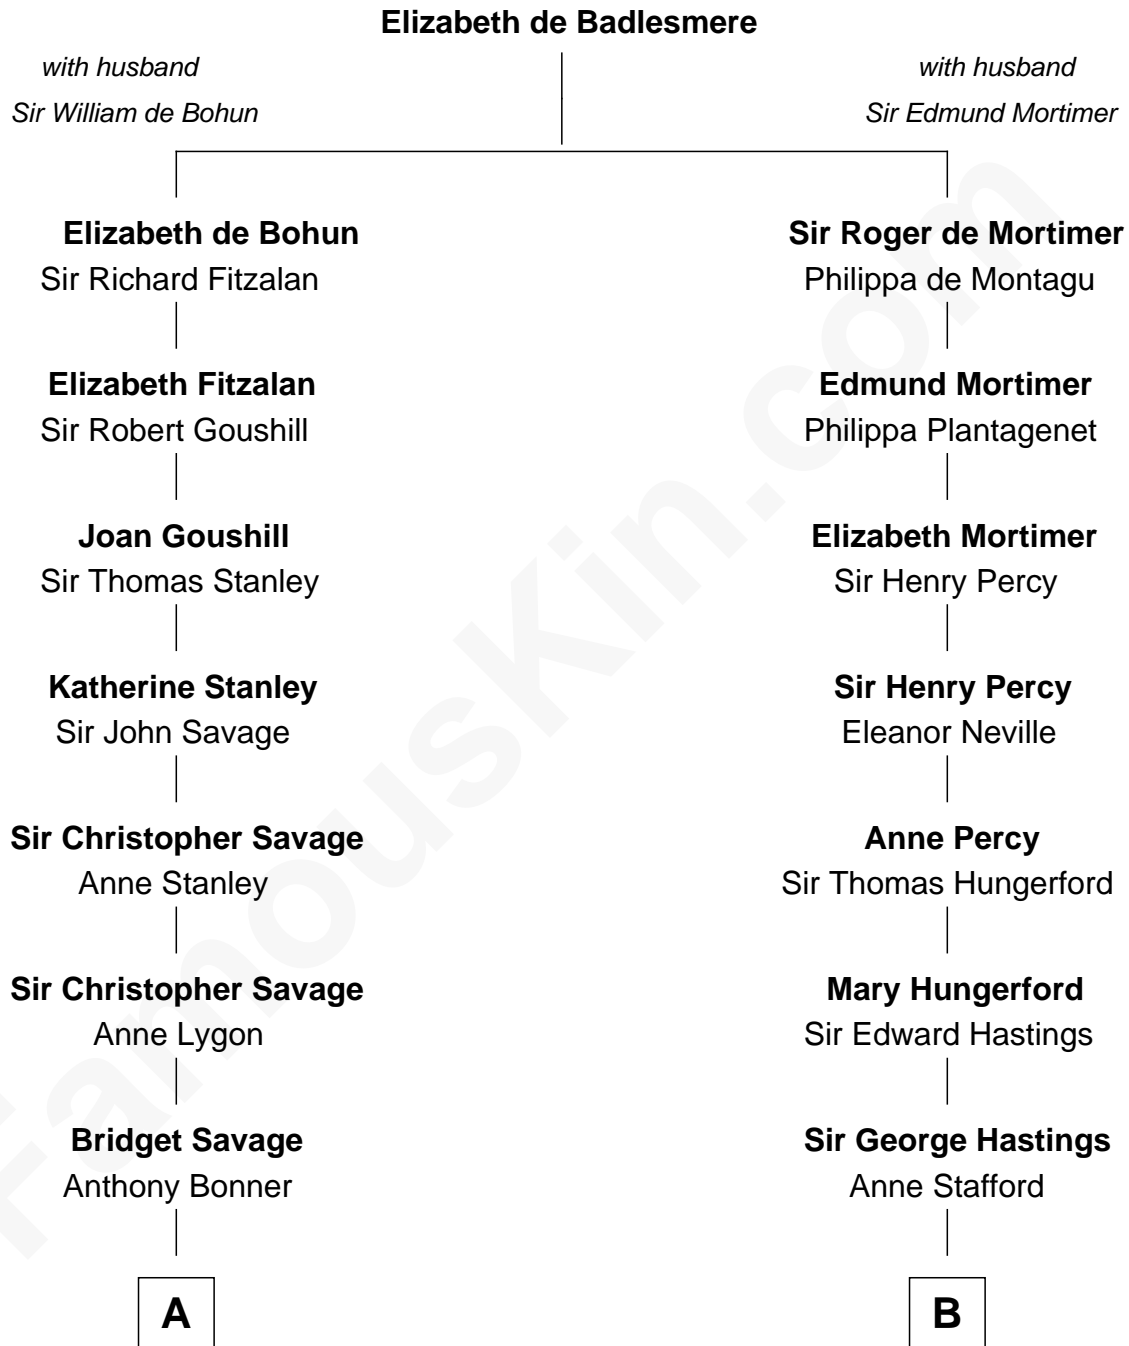

FamousKin.com

Relationship Chart of

Thomas Pynchon

American Novelist

17th cousin 1 time removed of

Lewis Carroll
Author of Alice in Wonderland

C

—
Thomas Ruggles Pynchon

Catherine Frances Bennett

—
Thomas Pynchon

Novelist

FamousKin.com