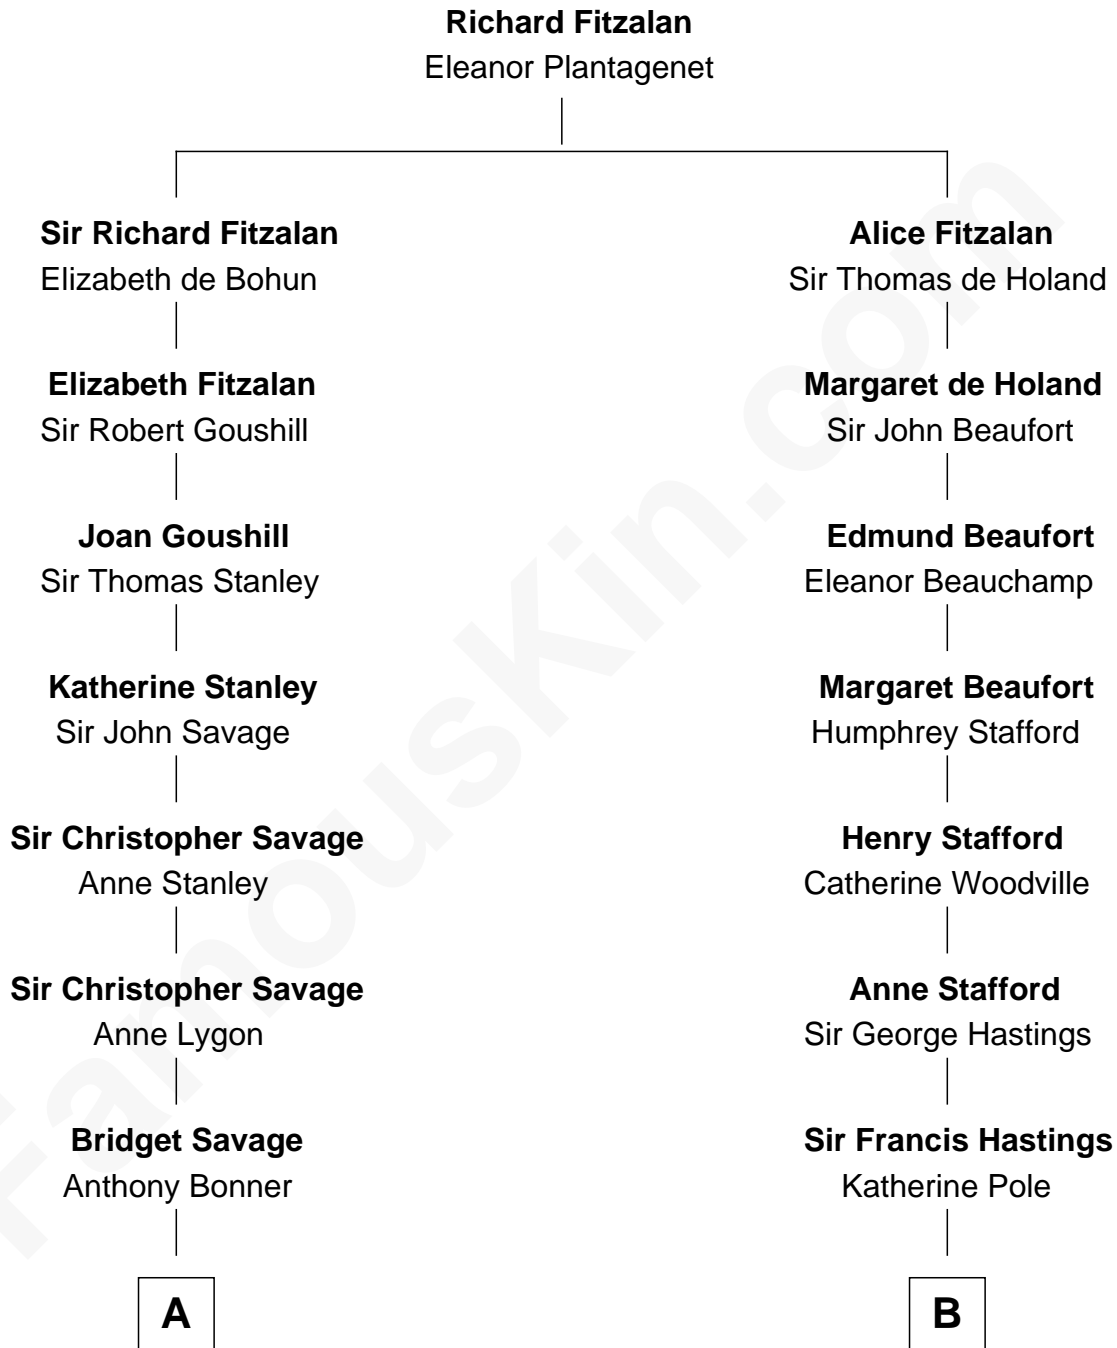

## Relationship Chart of

### Thomas Pynchon

*American Novelist*

16th cousin 2 times removed of

**Lewis Carroll**  
*Author of Alice in Wonderland*

**C**

—  
**Thomas Ruggles Pynchon**

Catherine Frances Bennett

—  
**Thomas Pynchon**