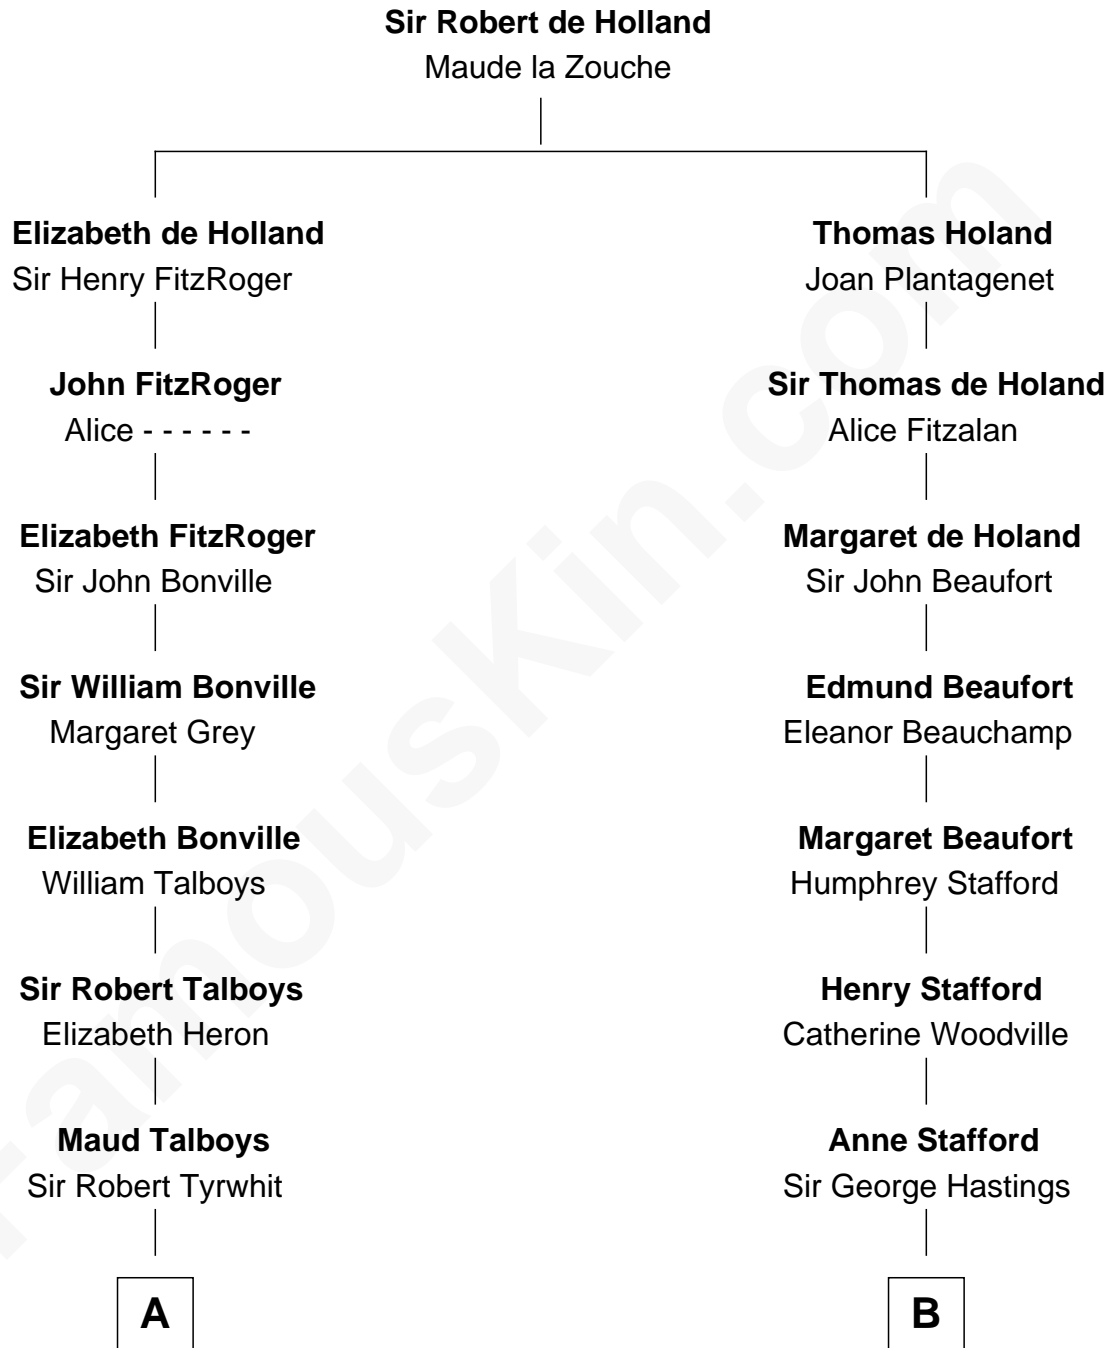

FamousKin.com
Relationship Chart of
Thomas Pynchon
American Novelist

17th cousin 3 times removed of

Lewis Carroll
Author of Alice in Wonderland

C

—
Annie Payne Cogswell

William Lyon Pynchon

—
William Henry Chichele Pynchon

Carrie Susan Moyses

—
Thomas Ruggles Pynchon

Catherine Frances Bennett

—
Thomas Pynchon

Novelist

FamousKin.com