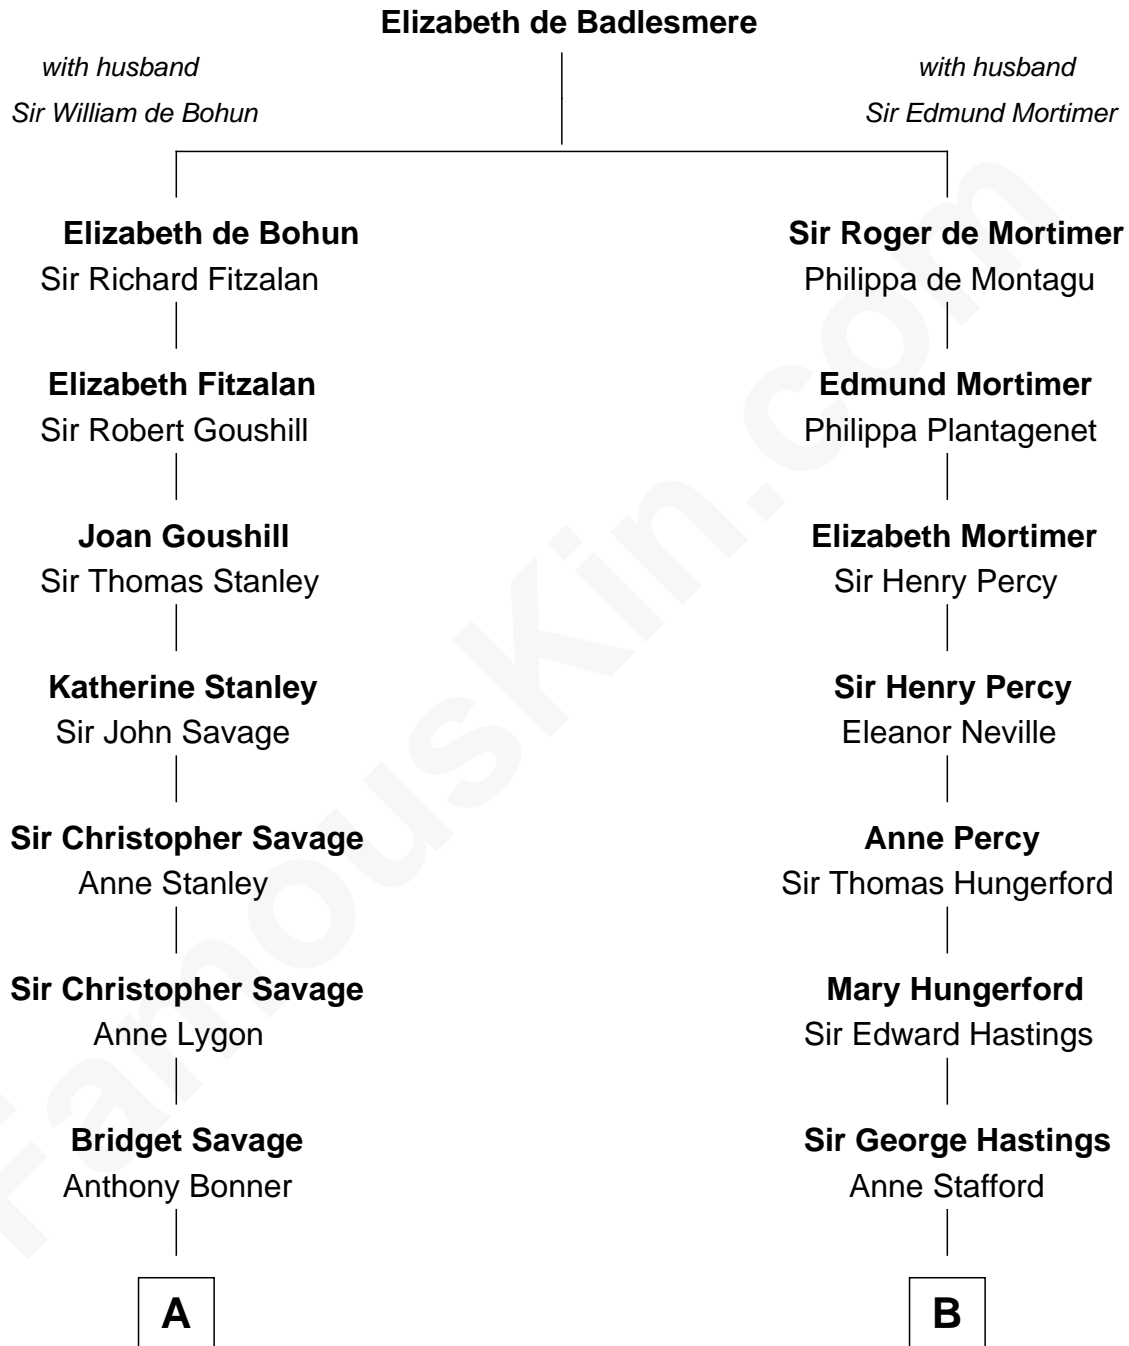

FamousKin.com Relationship Chart of

Thomas Pynchon

American Novelist

18th cousin of

E. M. Forster

English Novelist

C

Thomas Ruggles Pynchon
Catherine Frances Bennett

Thomas Pynchon
Novelist

D

Edward Morgan Llewellyn Forster
Alice Clara Whichelo

E. M. Forster
English Novelist

FamousKin.com