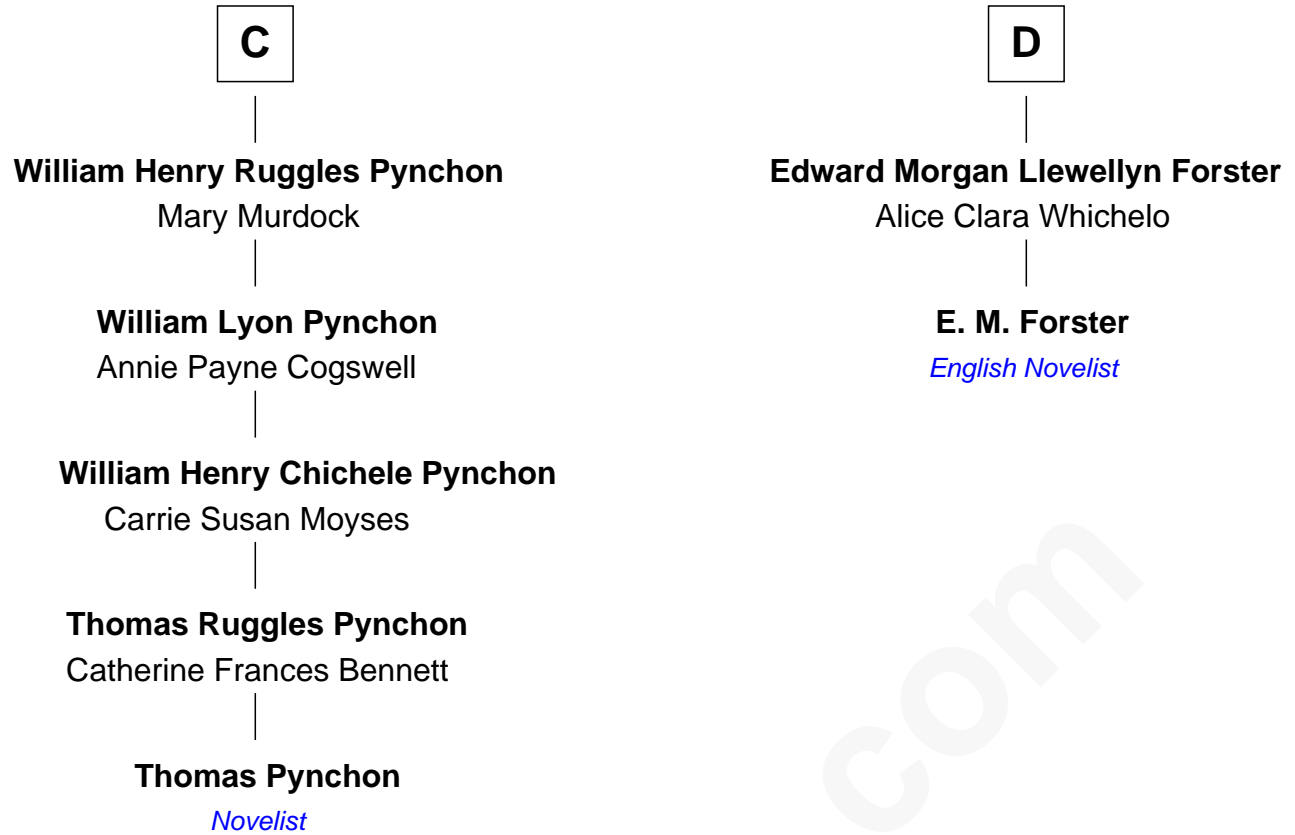

FamousKin.com
Relationship Chart of
Thomas Pynchon
American Novelist

18th cousin 3 times removed of

E. M. Forster
English Novelist

Hugh le Despencer
 Eleanor de Clare

Sir Edward le Despencer
 Anne de Ferrers

Edward Despencer
 Elizabeth Burghersh

Margaret Despencer
 Robert de Ferrers

Sir Edmund Ferrers
 Ellen Roche

Margaret Ferrers
 John de Beauchamp

Sir Richard de Beauchamp
 Elizabeth Stafford

Anne de Beauchamp
 Sir Richard Lygon

A

Elizabeth le Despencer
 Maurice de Berkeley

Thomas de Berkeley
 Margaret de Lisle

Elizabeth de Berkeley
 Richard de Beauchamp

Eleanor Beauchamp
 Edmund Beaufort

Margaret Beaufort
 Humphrey Stafford

Henry Stafford
 Catherine Woodville

Anne Stafford
 Sir George Hastings

B

FamousKin.com