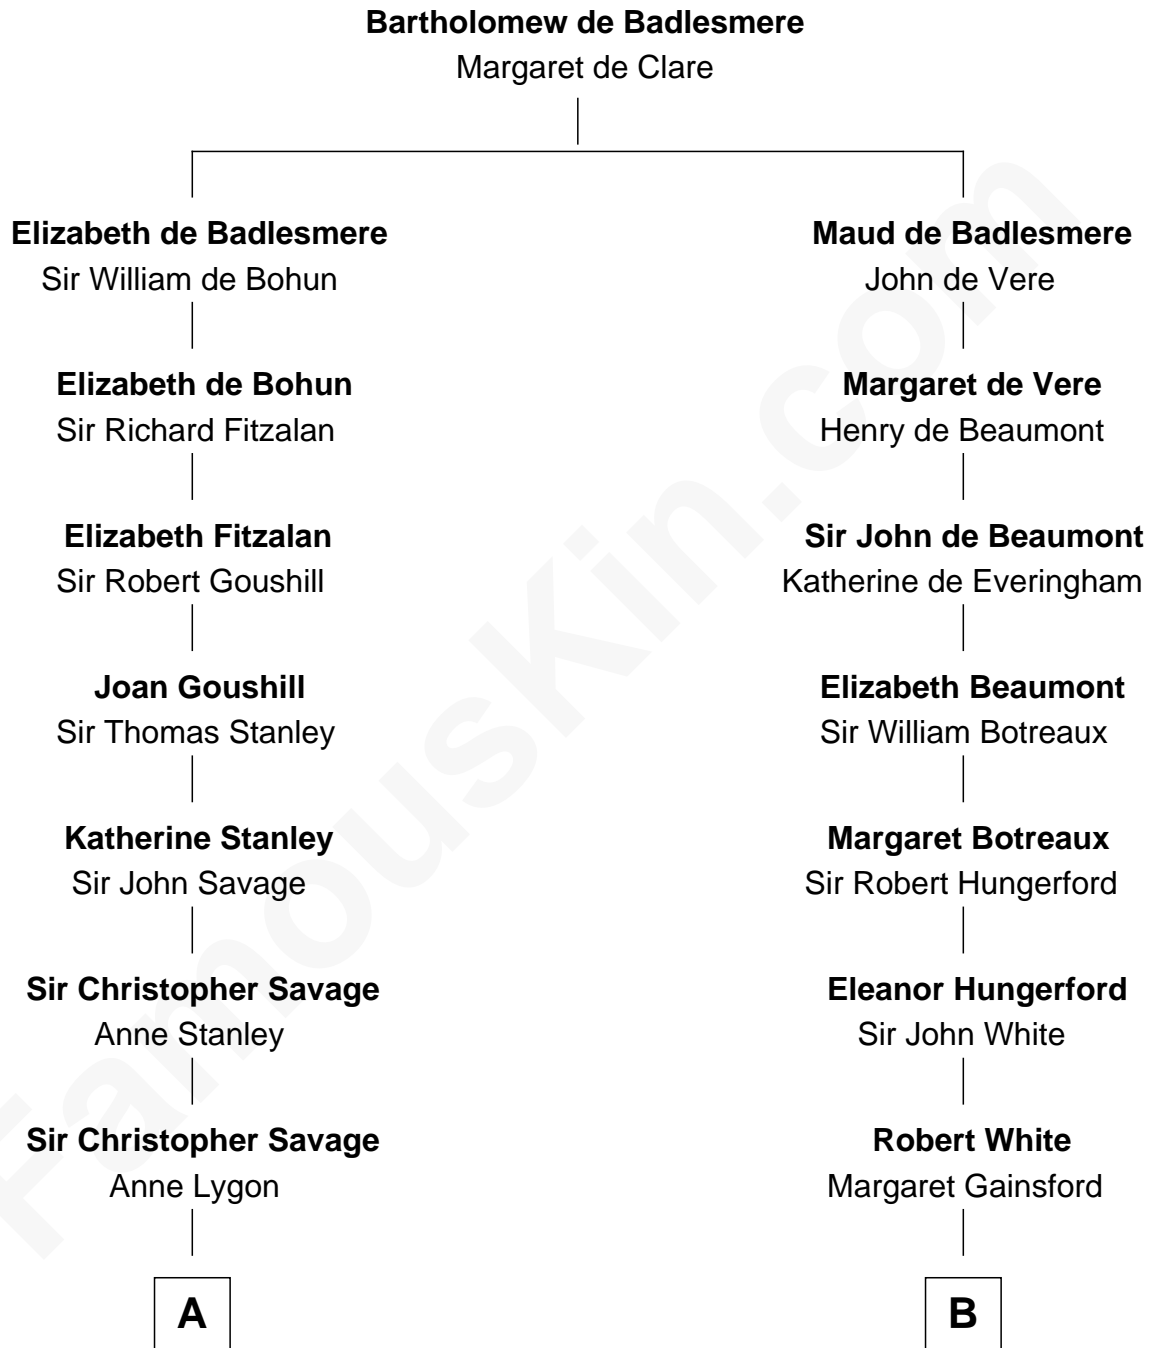

FamousKin.com
Relationship Chart of
Thomas Pynchon
American Novelist

18th cousin 1 time removed of
Guillermo Billinghurst
31st President of Peru

C

William Henry Chichele Pynchon

Carrie Susan Moyses

Thomas Ruggles Pynchon

Catherine Frances Bennett

Thomas Pynchon

Novelist

D

Guillermo Eugenio Billinghurst

Belisaria Angulo

Guillermo Billinghurst

31st President of Peru