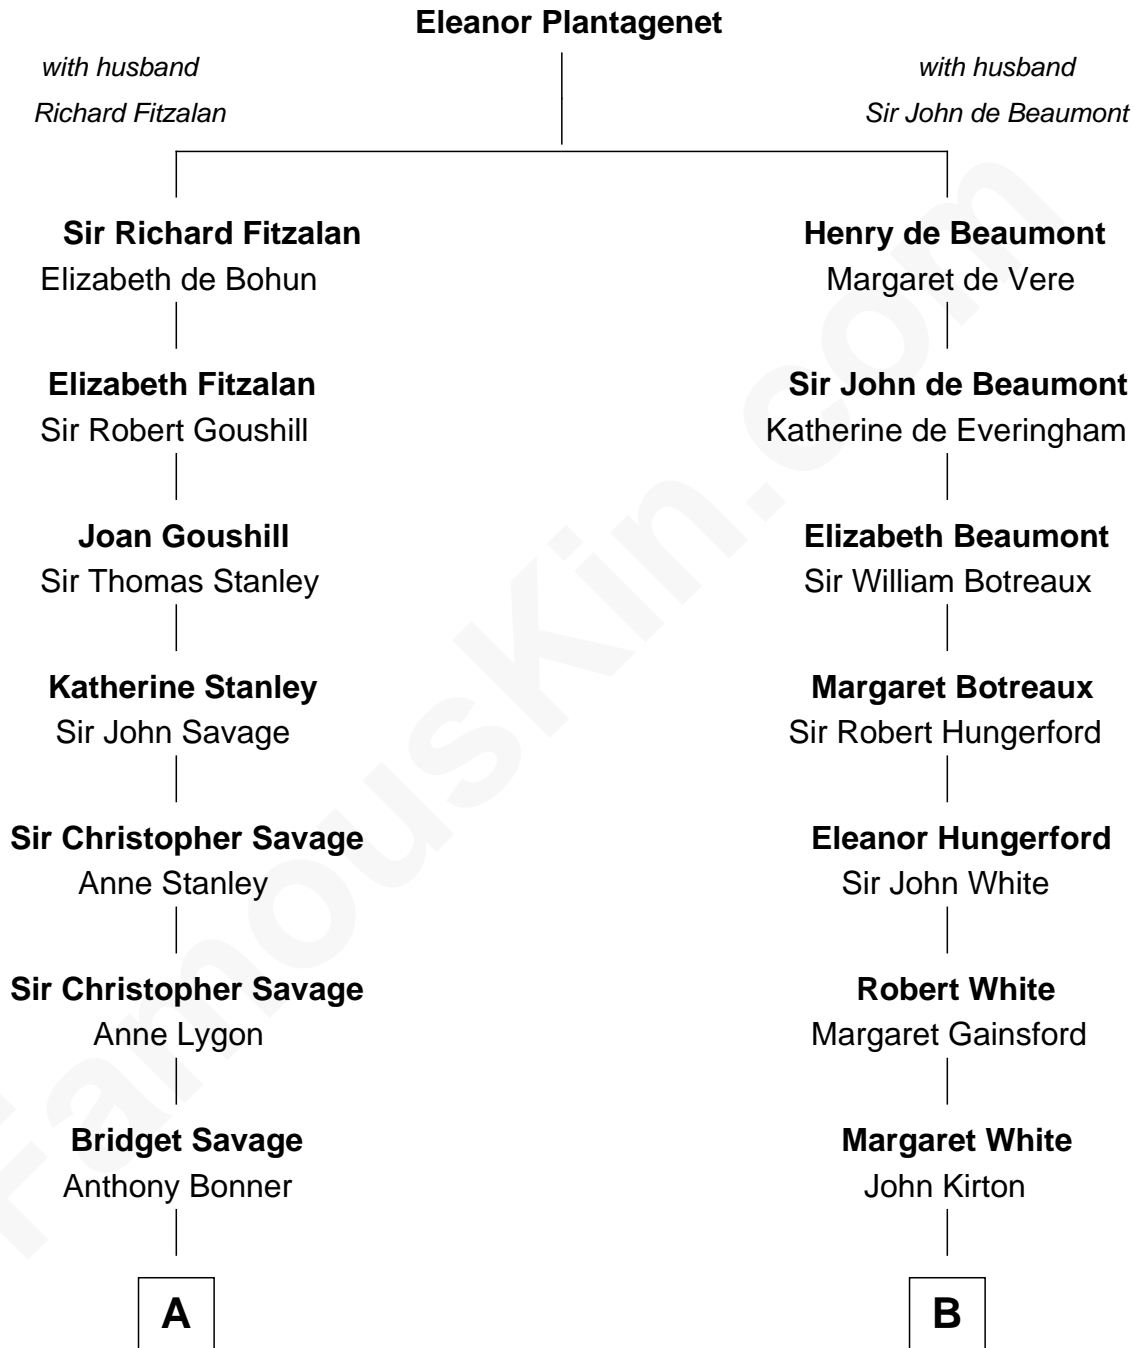

FamousKin.com
Relationship Chart of
Thomas Pynchon
American Novelist

17th cousin 1 time removed of
Guillermo Billinghurst
31st President of Peru

C

—
Thomas Ruggles Pynchon
Catherine Frances Bennett

—
Thomas Pynchon
Novelist

FamousKin.com