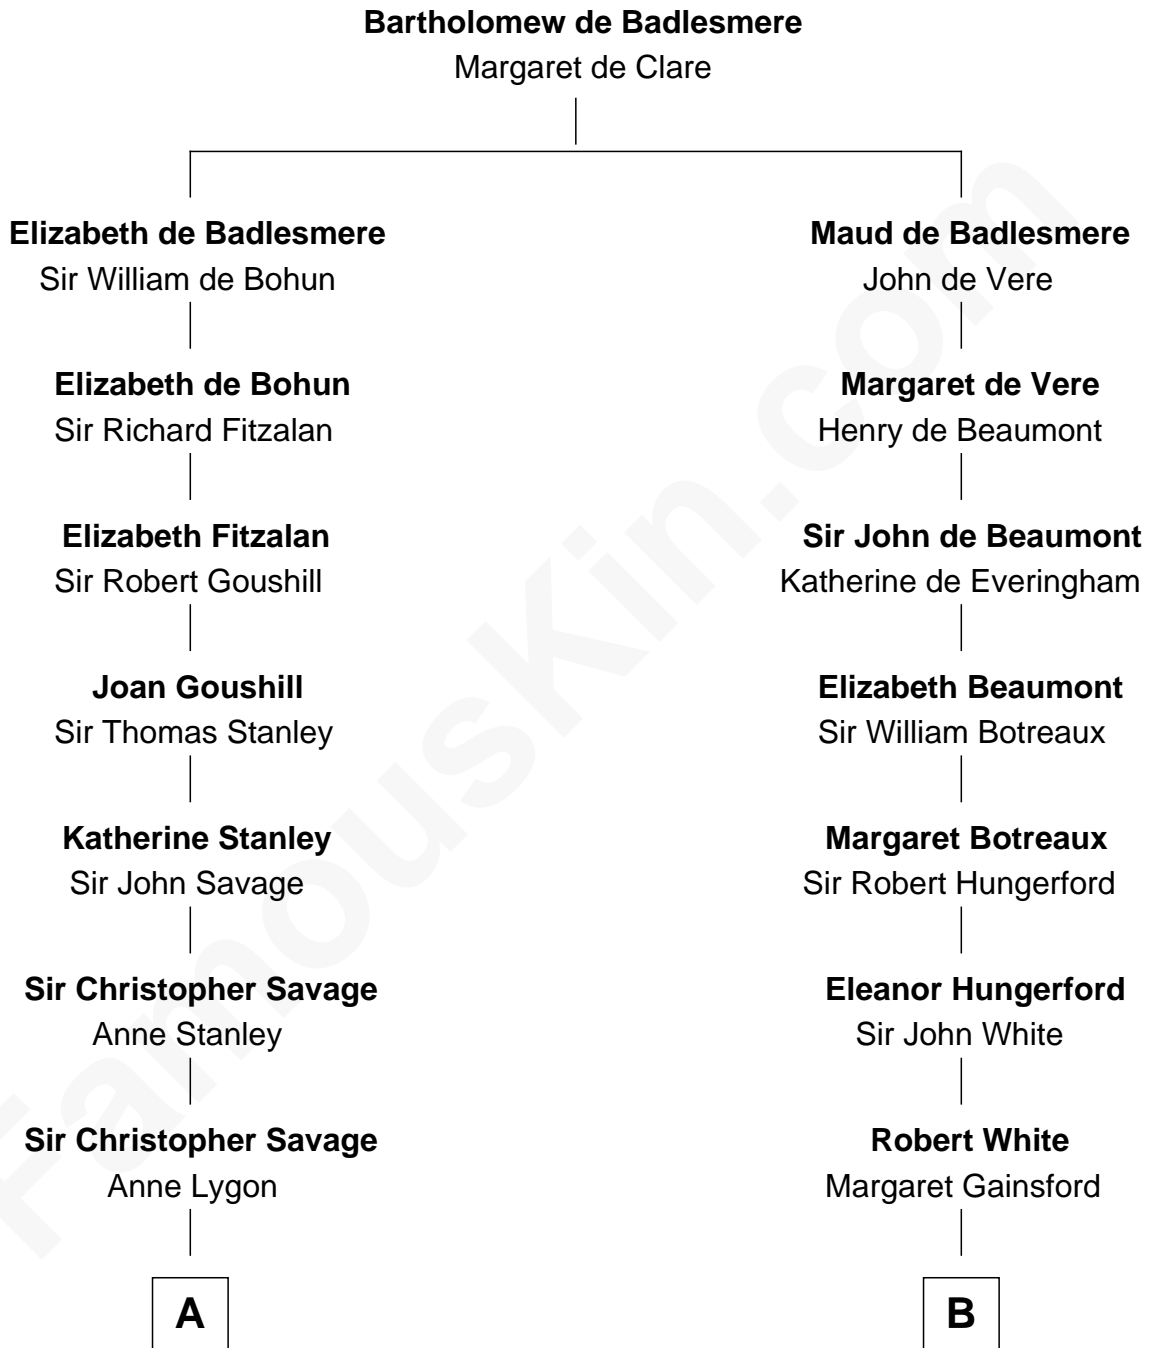

FamousKin.com
Relationship Chart of
Thomas Pynchon
American Novelist

19th cousin 1 time removed of
Susana Ferrari Billinghurst
Argentine Aviation Pioneer

C

William Henry Chichele Pynchon

Carrie Susan Moyses

Thomas Ruggles Pynchon

Catherine Frances Bennett

Thomas Pynchon

Novelist

D

Daniel Mariano Billinghamurst

Mercedes Merzano

Lisandro Billinghamurst

Ana Kidd

Rosa Laureana Billinghamurst

Alfredo Ferrari

Susana Ferrari Billinghamurst

Argentine Aviation Pioneer