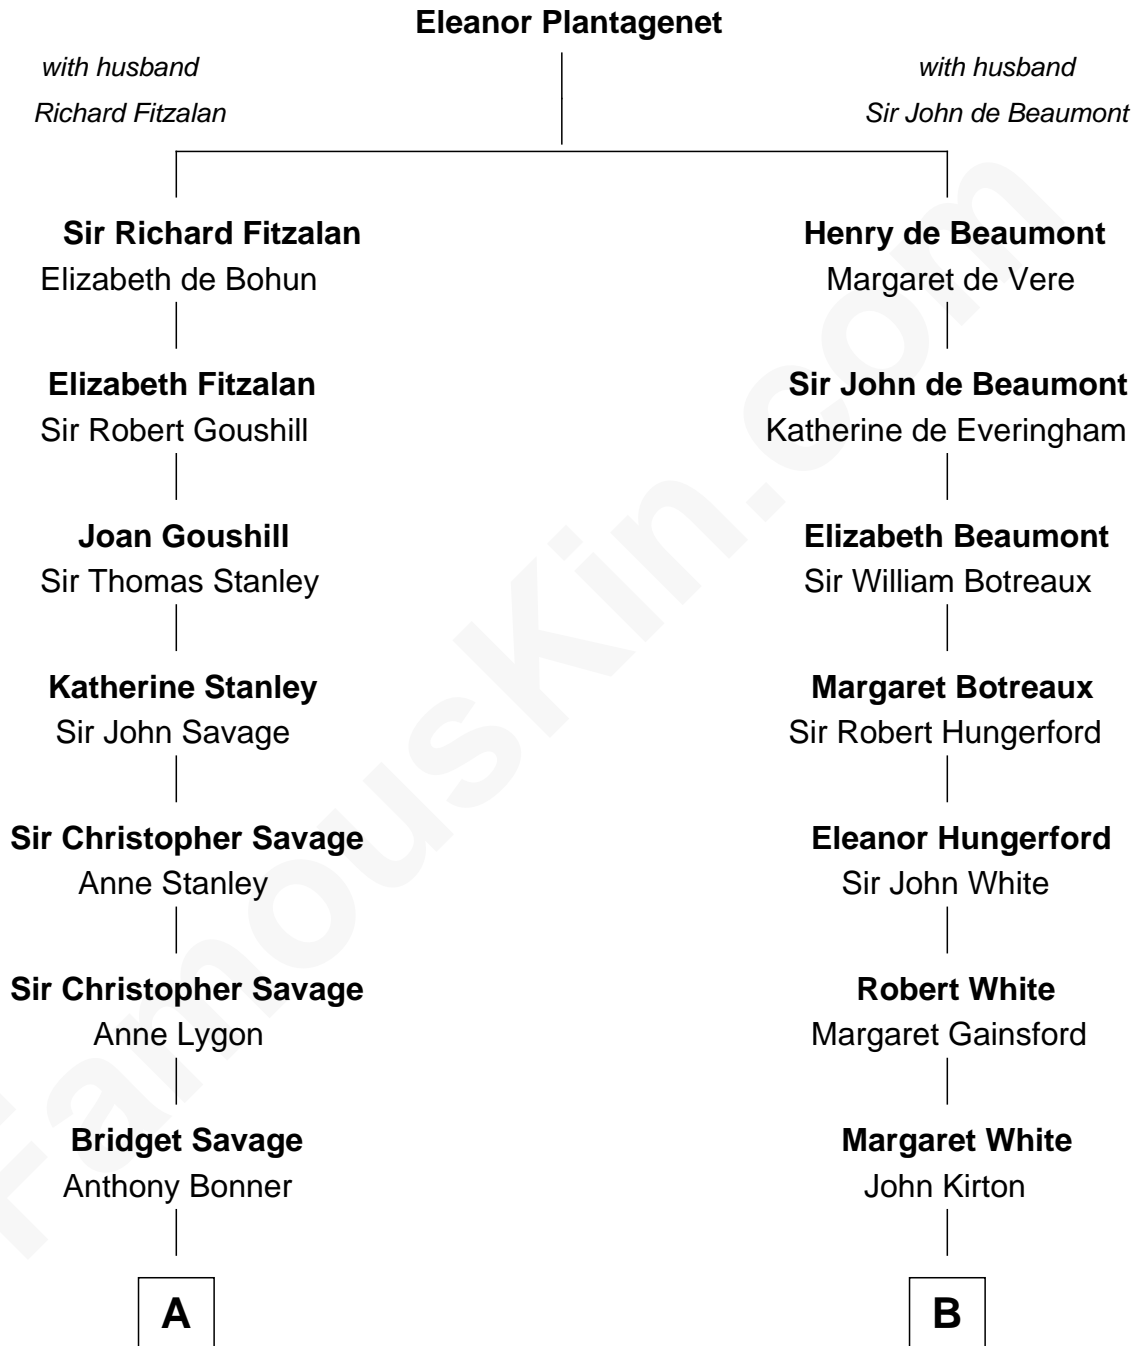

FamousKin.com

Relationship Chart of

Thomas Pynchon

American Novelist

18th cousin 1 time removed of

Susana Ferrari Billinghurst
Argentine Aviation Pioneer

C

Thomas Ruggles Pynchon
Catherine Frances Bennett

Thomas Pynchon
Novelist

D

Lisandro Billinghurst
Ana Kidd

Rosa Laureana Billinghurst
Alfredo Ferrari

Susana Ferrari Billinghurst
Argentine Aviation Pioneer

FamousKin.com