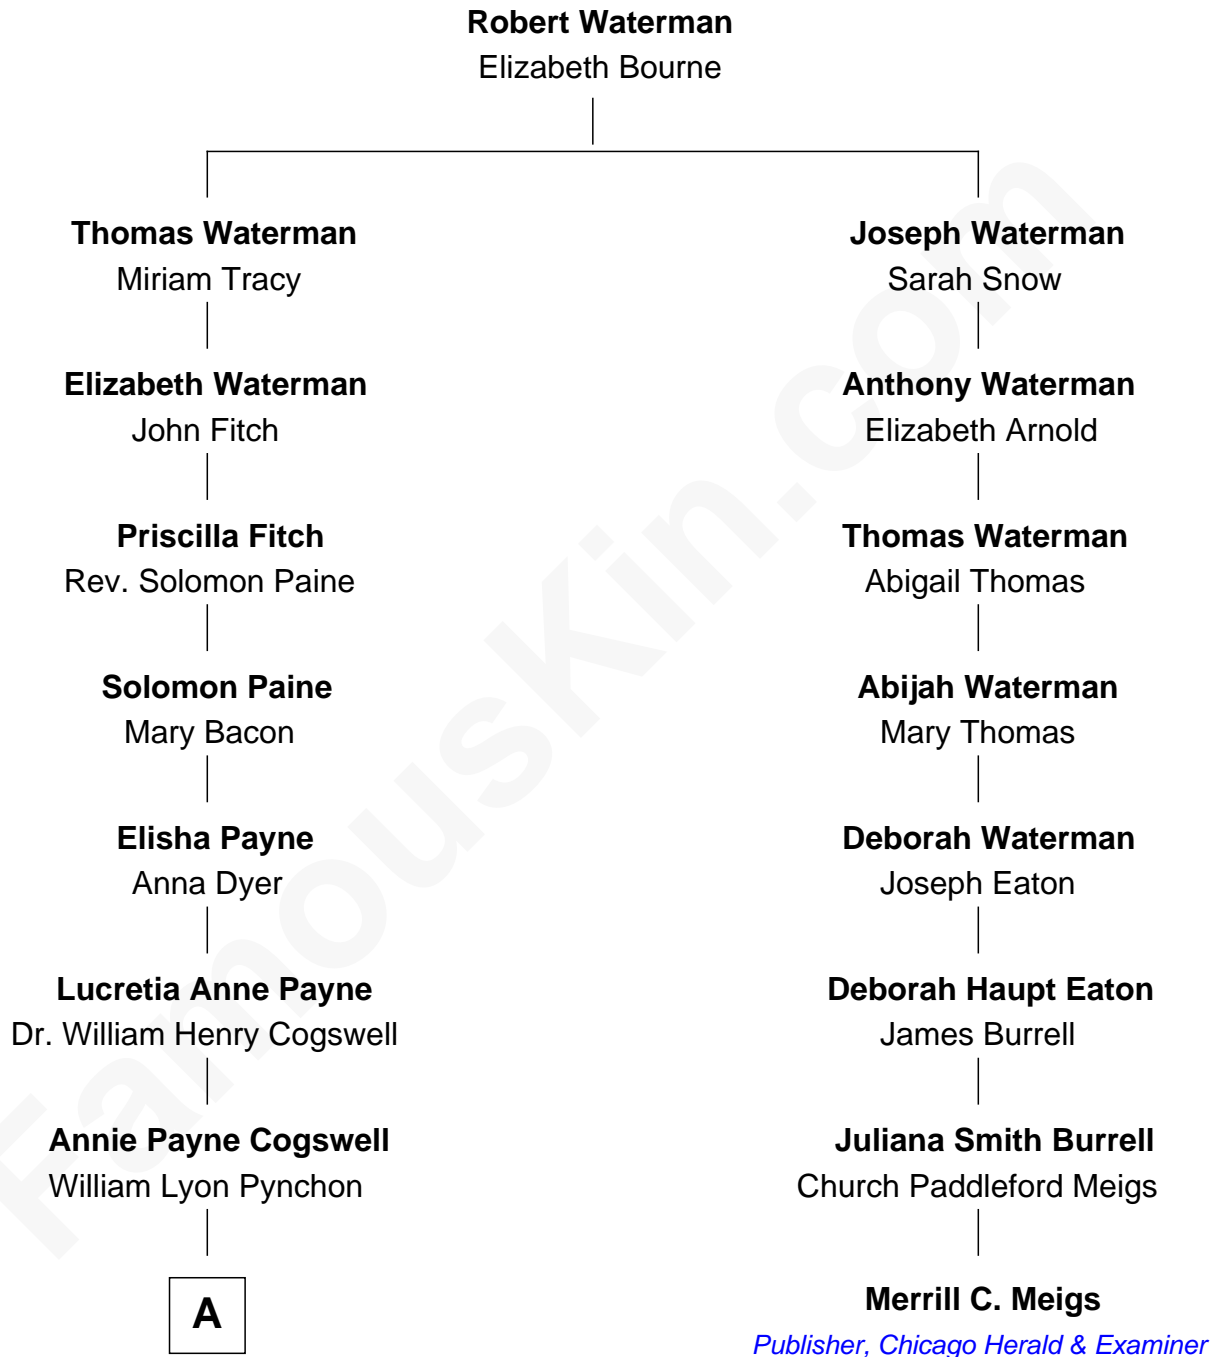

FamousKin.com
Relationship Chart of
Thomas Pynchon
American Novelist

7th cousin 2 times removed of

Merrill C. Meigs
Publisher, Chicago Herald & Examiner

A

—
William Henry Chichele Pynchon

Carrie Susan Moyses

—
Thomas Ruggles Pynchon

Catherine Frances Bennett

—
Thomas Pynchon

Novelist

FamousKin.com