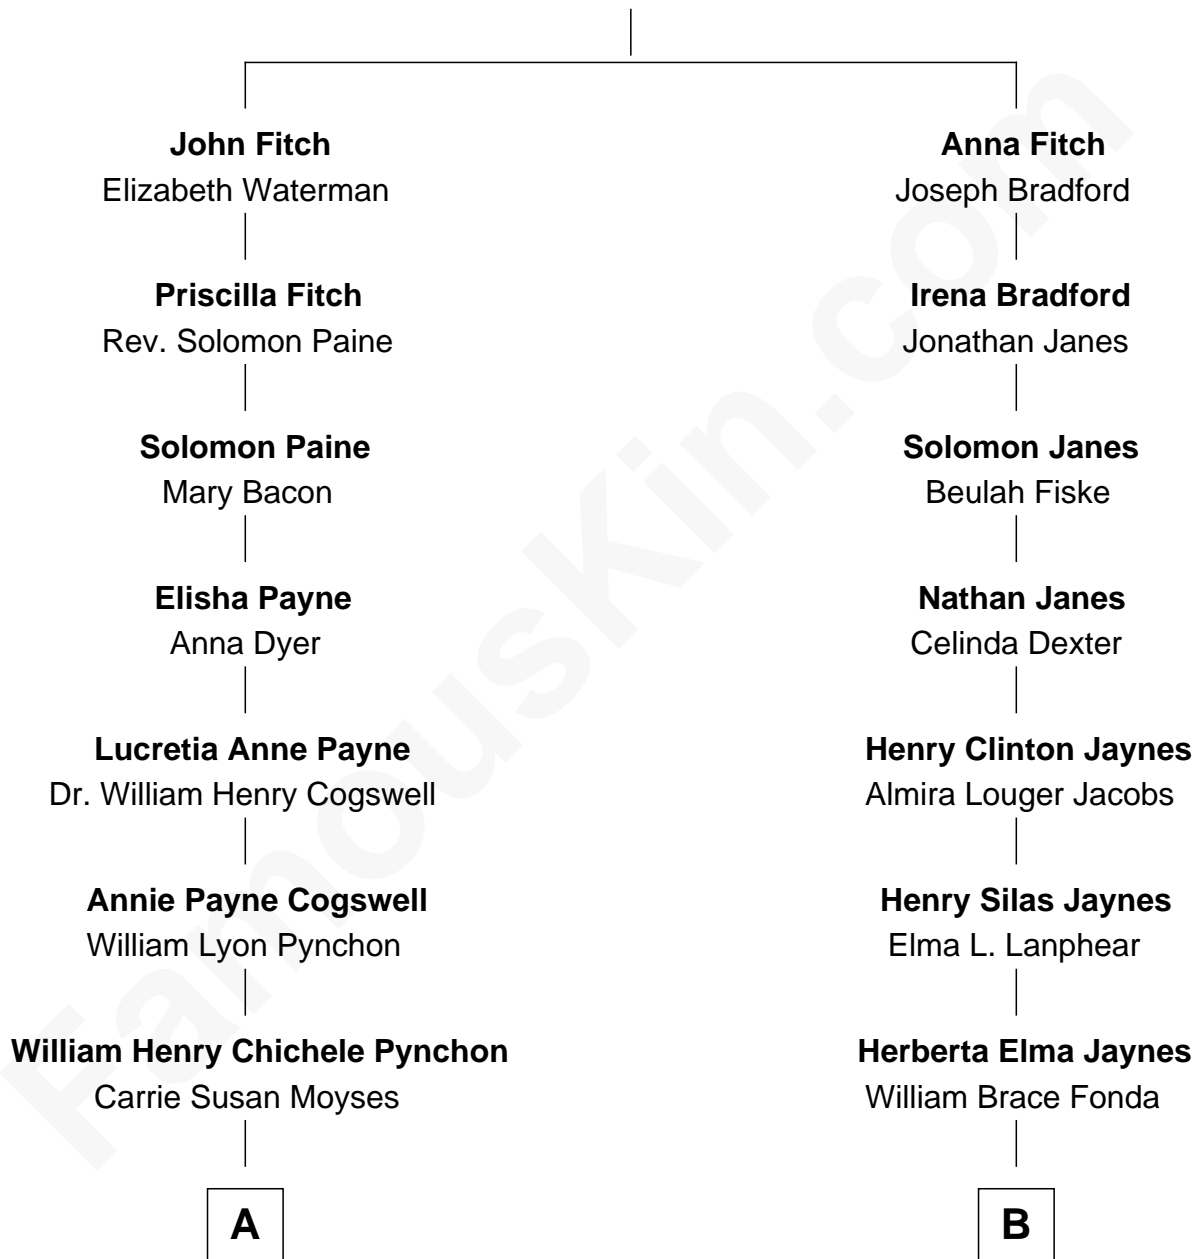

# FamousKin.com Relationship Chart of

**Thomas Pynchon**

*American Novelist*

8th cousin of

**Peter Fonda**

*TV and Movie Actor*

**Rev. James Fitch**

Priscilla Mason

**A**

**Thomas Ruggles Pynchon**  
Catherine Frances Bennett

**Thomas Pynchon**  
*Novelist*

**B**

**Henry Jaynes Fonda**  
Frances Ford Seymour

**Peter Fonda**  
*TV and Movie Actor*

FamousKin.com