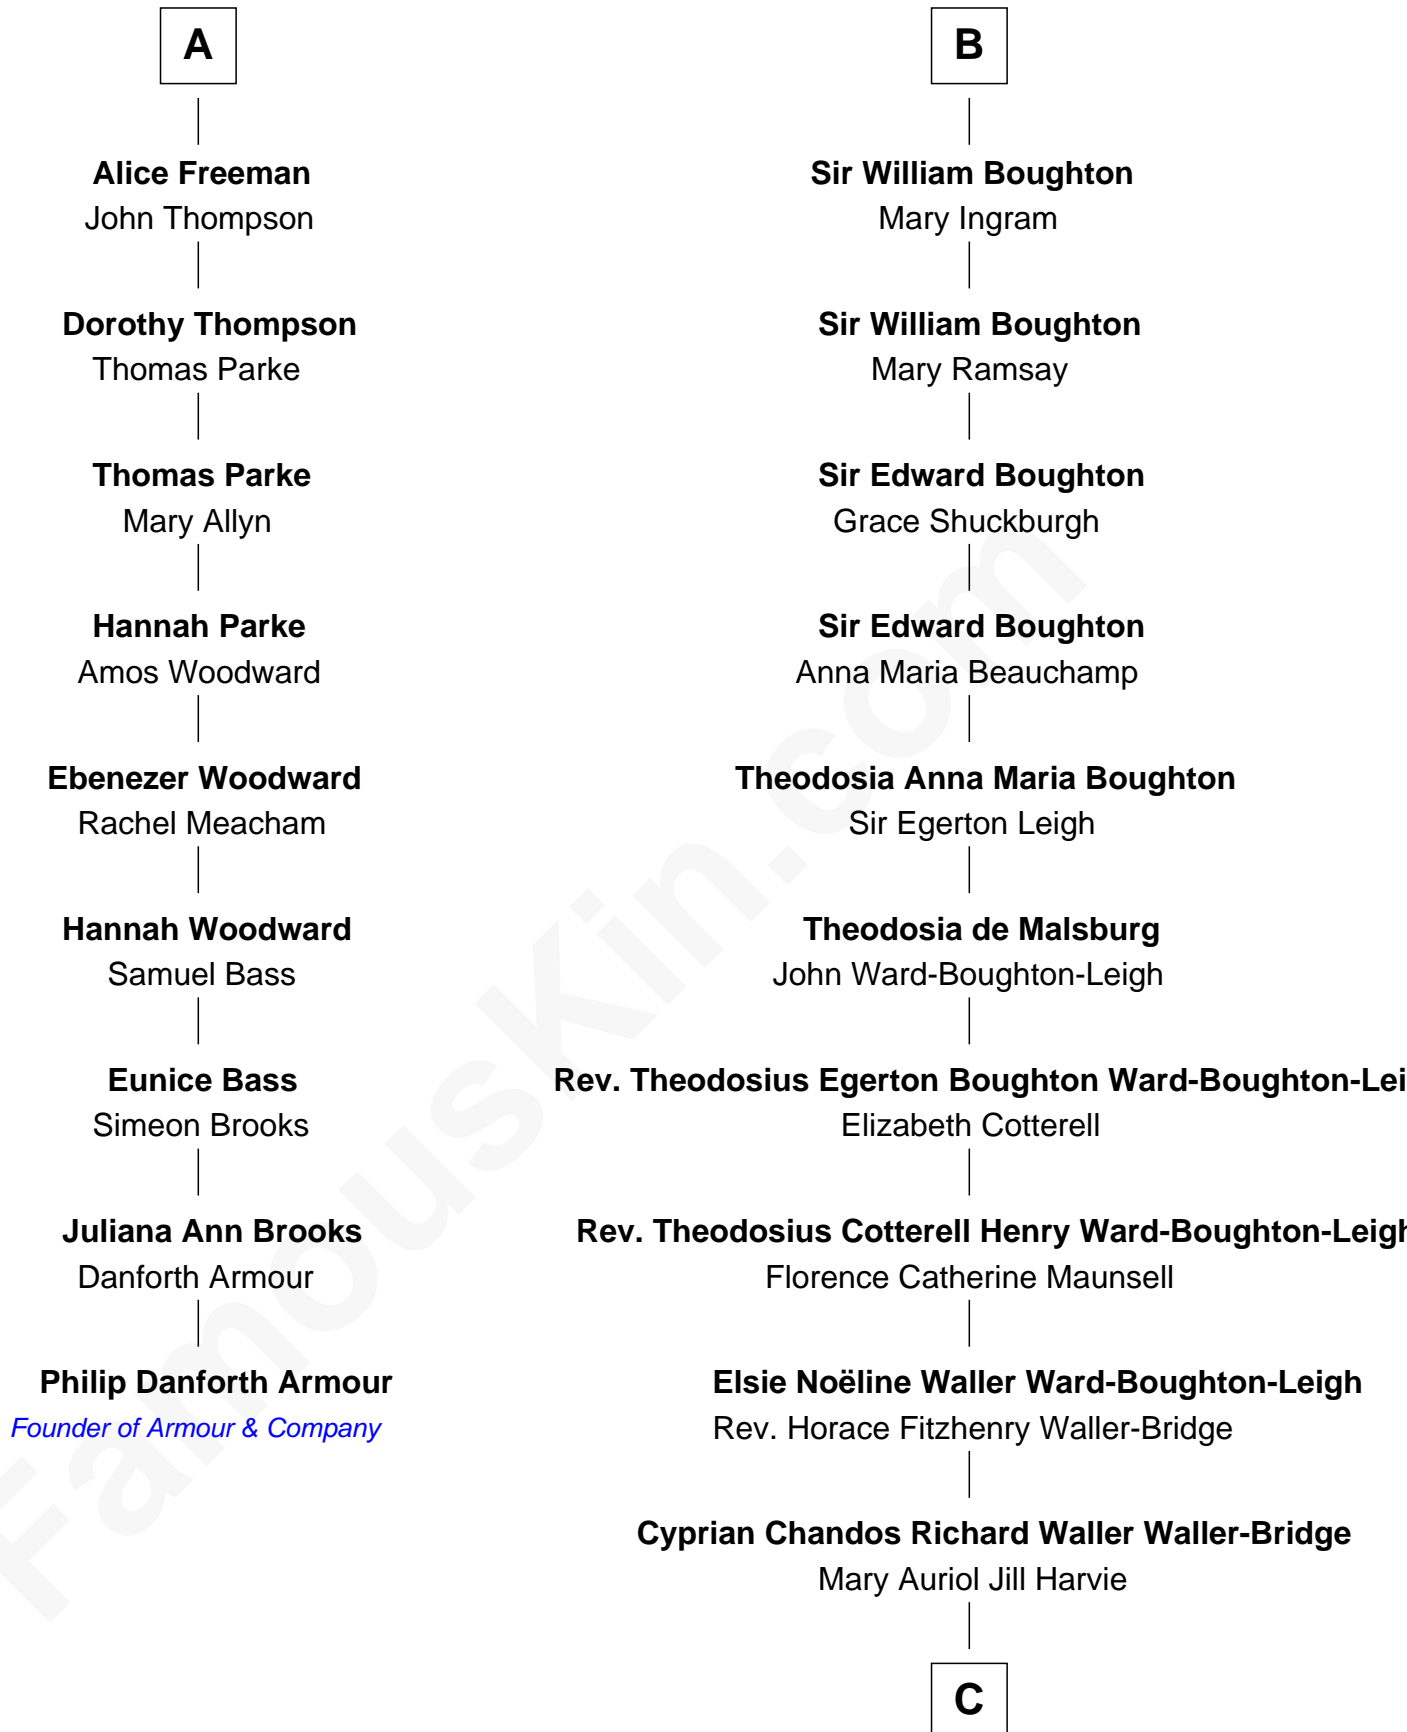

FamousKin.com

Relationship Chart of

Philip Danforth Armour

Founder of Armour & Company

15th cousin 3 times removed of

Phoebe Waller-Bridge

Theatre, TV and Movie Actress

C