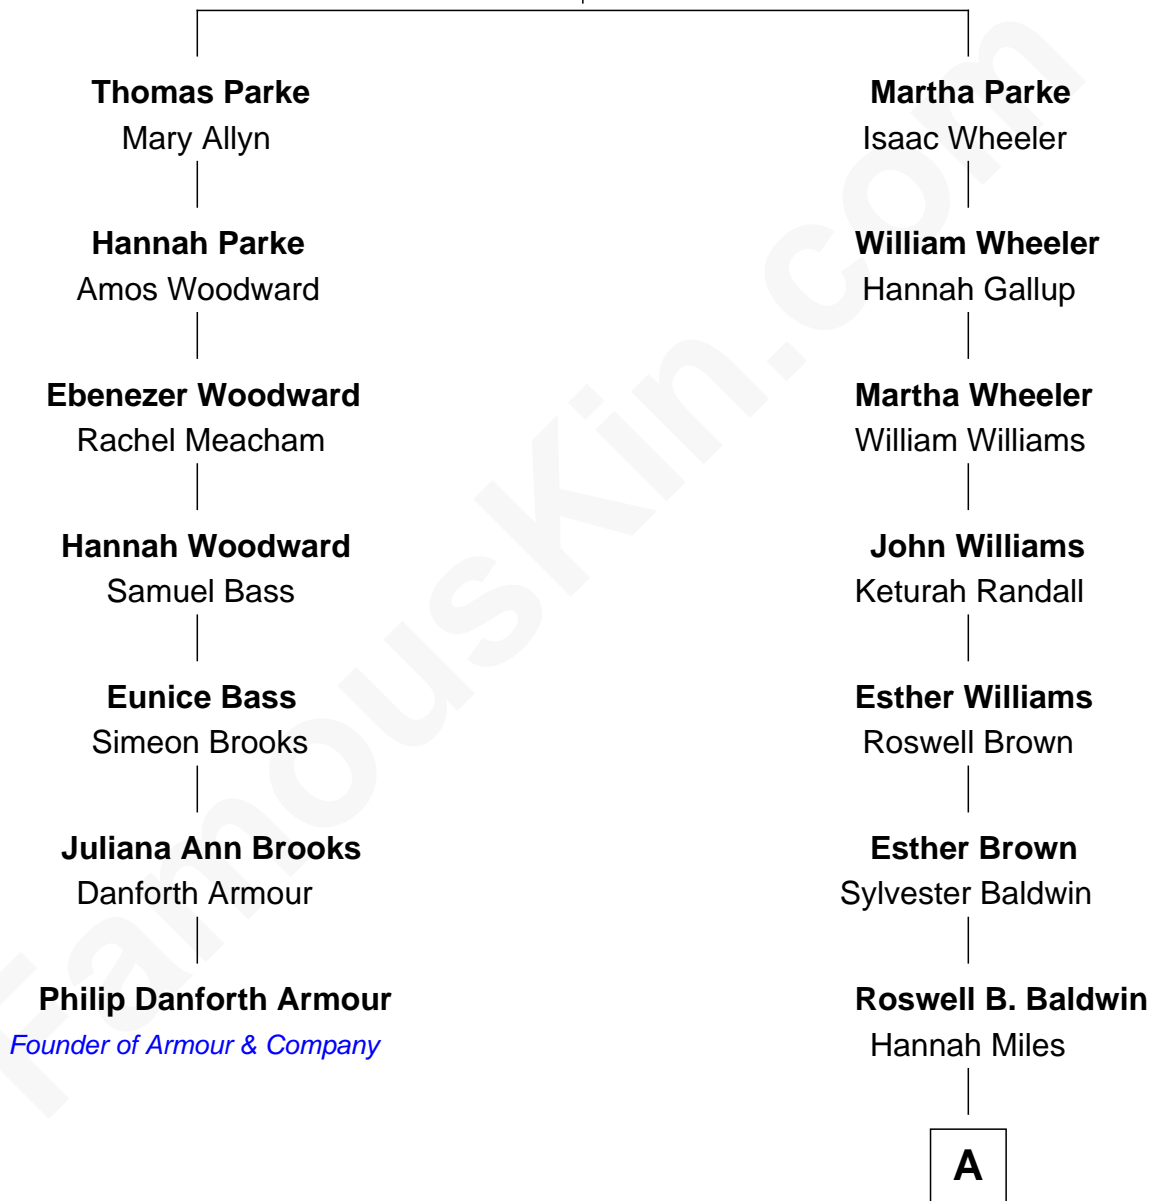

FamousKin.com Relationship Chart of

Philip Danforth Armour

Founder of Armour & Company

6th cousin 4 times removed of

Alec Baldwin

Television and Movie Actor

Thomas Parke
Dorothy Thompson

A

|
Sylvester Davis Baldwin

Helen Irene McNamara

|
Alexander Rae Baldwin

Ruth Mary Noble

|
Alexander Rae Baldwin

Carol Newcomb Martineau

|
Alec Baldwin

Television and Movie Actor