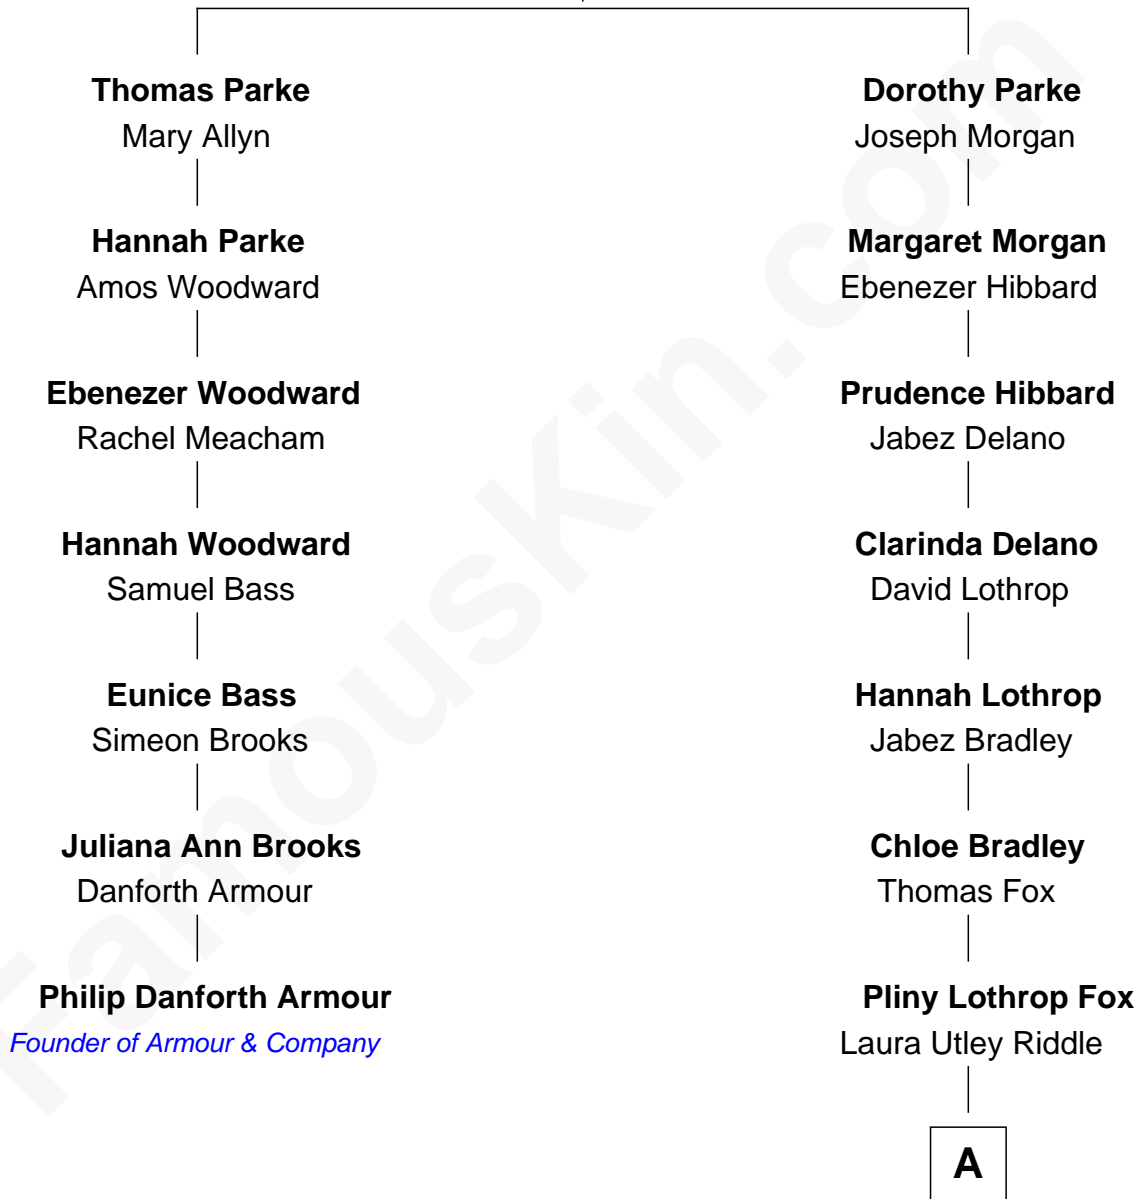

FamousKin.com Relationship Chart of

Philip Danforth Armour

Founder of Armour & Company

6th cousin 4 times removed of

John Ritter

TV and Movie Actor

Thomas Parke
Dorothy Thompson

A

William P. L. Fox
Harriett Lucina Tilton

Harriett Fay Fox
Dr. Harry Thomas Southworth

Dorothy Fay Southworth
Woodward Maurice Ritter

John Ritter
TV and Movie Actor

FamousKin.com