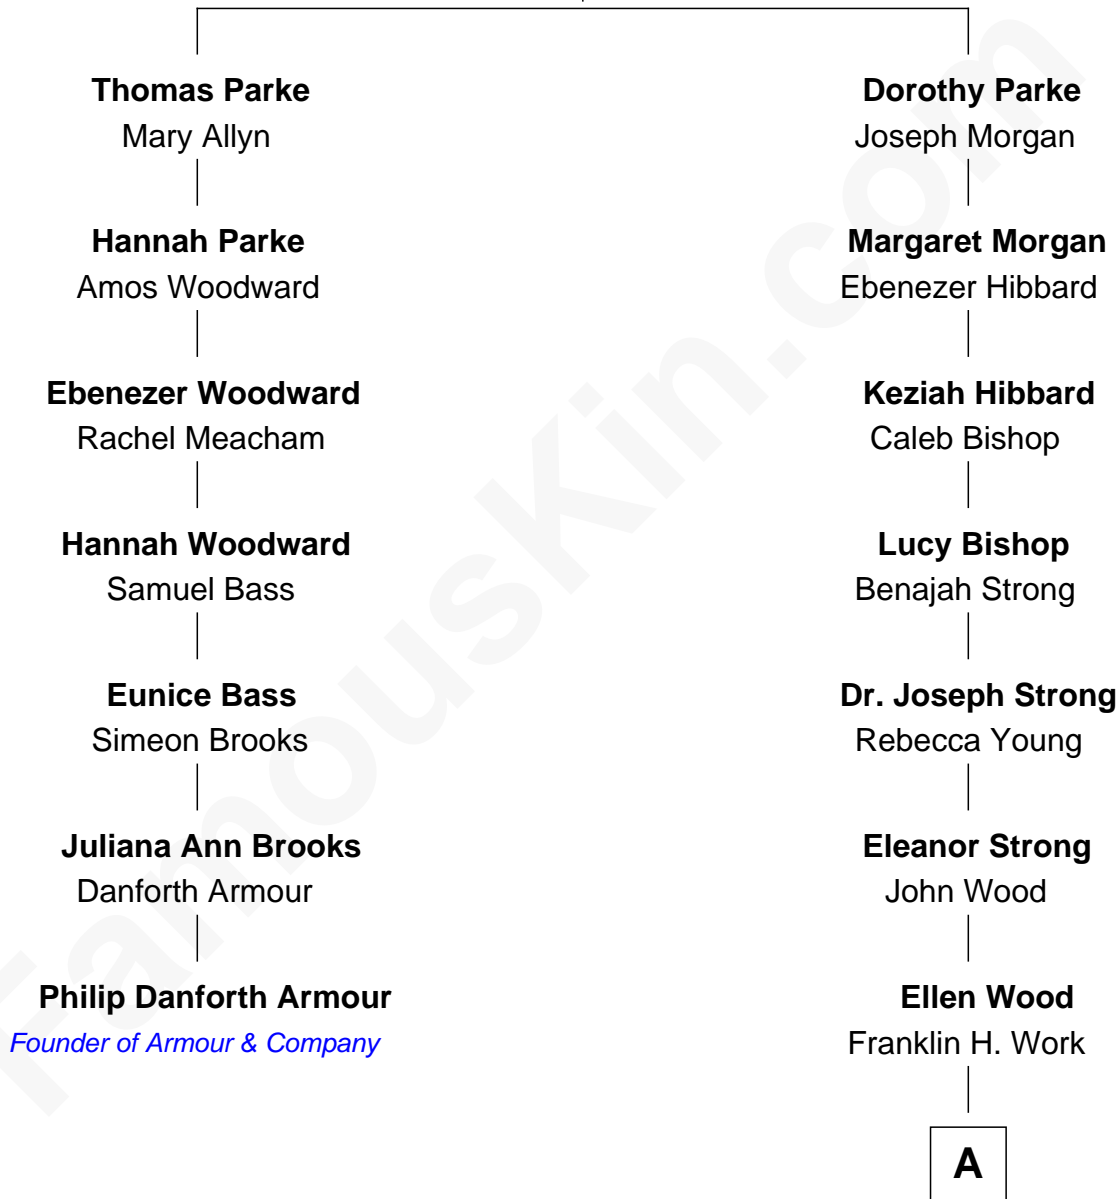

FamousKin.com Relationship Chart of

Philip Danforth Armour

Founder of Armour & Company

6th cousin 5 times removed of

Prince William

Prince of Wales

Thomas Parke
Dorothy Thompson

A

Frances Eleanor Work

James Boothby Burke Roche

Edmund Maurice Burke Roche

Ruth Sylvia Gill

Frances Ruth Burke Roche

Edward John Spencer

Princess Diana Frances Spencer

Charles III, King of the United Kingdom