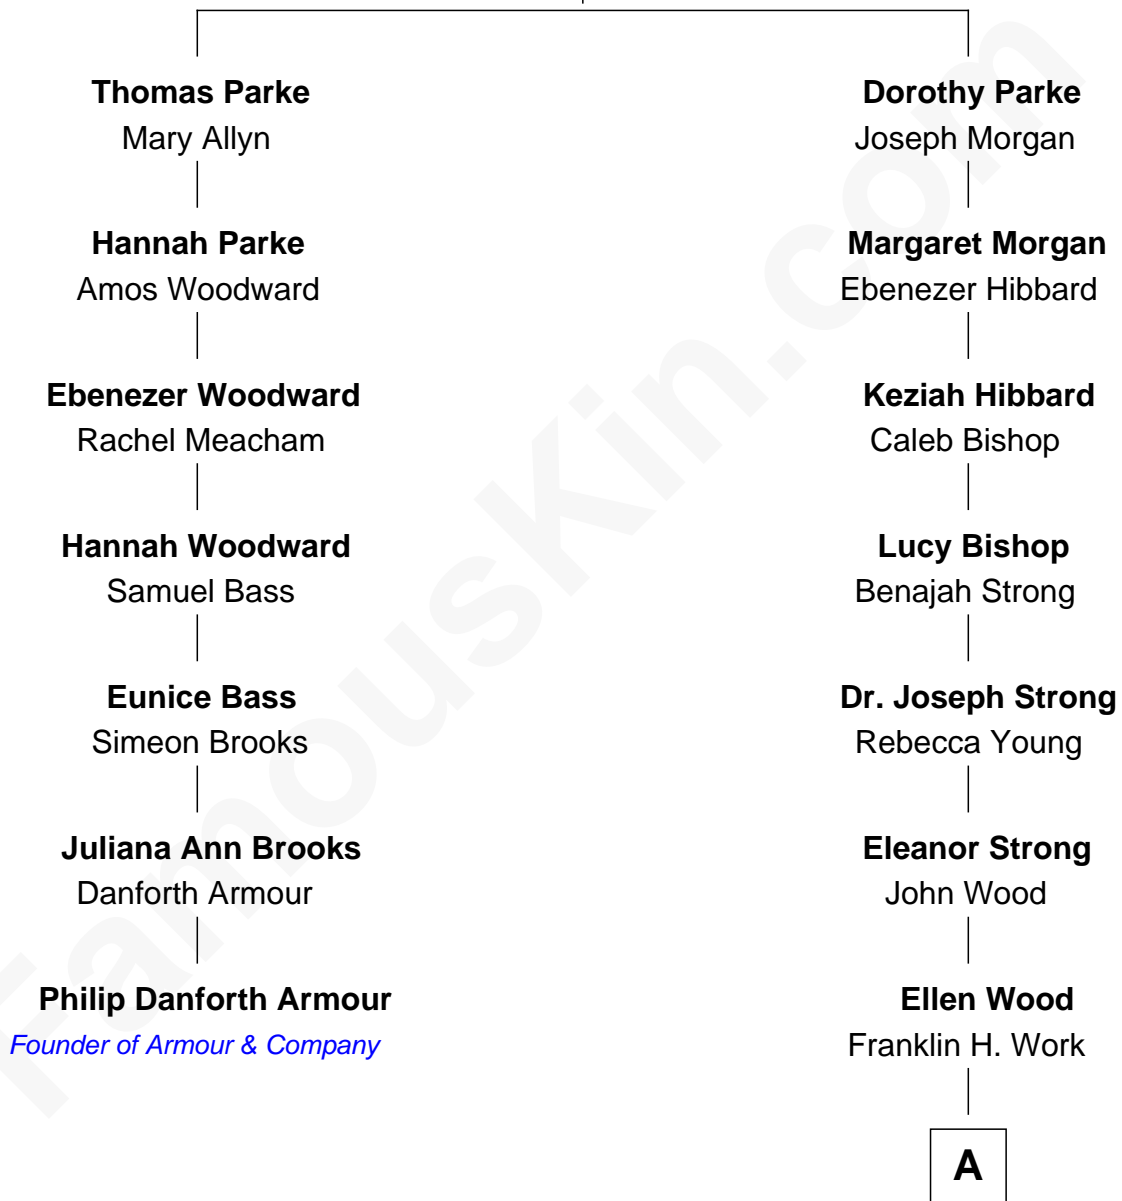

FamousKin.com Relationship Chart of

Philip Danforth Armour

Founder of Armour & Company

6th cousin 5 times removed of

Prince Harry

Duke of Sussex

Thomas Parke
Dorothy Thompson

A

—
Frances Eleanor Work

James Boothby Burke Roche

—
Edmund Maurice Burke Roche

Ruth Sylvia Gill

—
Frances Ruth Burke Roche

Edward John Spencer

—
Princess Diana Frances Spencer

Charles III, King of the United Kingdom