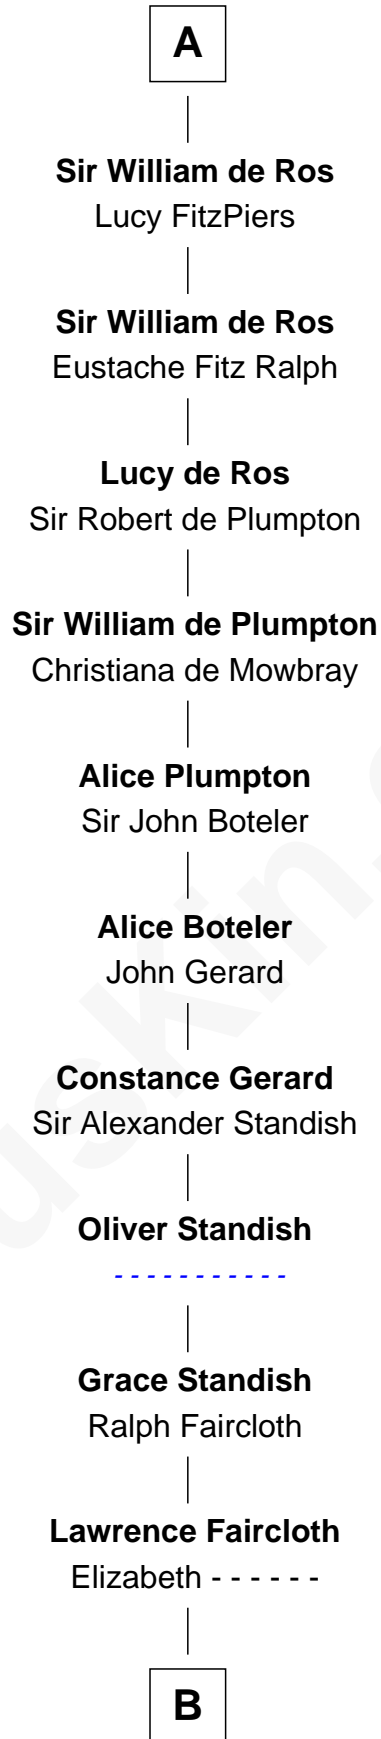

FamousKin.com
Relationship Chart of
Adelaide of Aquitaine
 (- c1004)

23rd Great-grandmother of

Samuel Prescott

Completed Paul Revere's Midnight Ride

Adelaide of Aquitaine

Hugh Capet

Robert II, King of France

Henry of Huntingdon

William I, King of Scotland

----- Avenal

Isabel of Scotland

Robert de Ros

B

|
Thomas Faircloth

Millicent Barr

|
Mary Faircloth

Thomas Allen

|
Jane Allen

Rev. Peter Bulkeley

|
Rev. Edward Bulkeley

Lucian - - - - -

|
Peter Bulkeley

Rebecca Wheeler

|
Rebecca Bulkeley

Dr. Jonathan Prescott

|
Dr. Abel Prescott

Abigail Brigham

|
Samuel Prescott

Completed Paul Revere's Ride