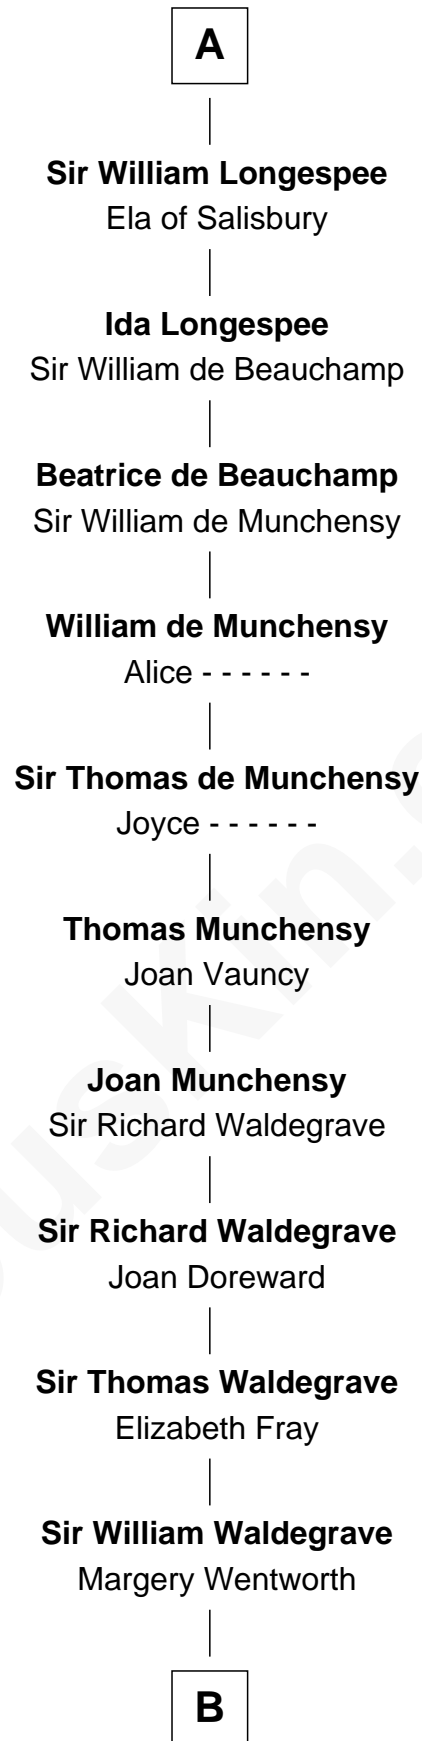

**FamousKin.com**  
**Relationship Chart of**  
**William III of Aquitaine**  
(0915 - 0963)

**21st Great-grandfather of**

**Rev. George Burroughs**

*Executed for Witchcraft, Salem 1692*

**William III of Aquitaine**

Adele of Normandy

**Adelaide of Aquitaine**

Hugh Capet

**Robert II, King of France**

Constance of Arles

**Adela of France**

Baudoin V of Flanders

**Matilda of Flanders**

William I, King of England

**Henry I, King of England**

Maud of Scotland

**Maud of England**

Geoffrey Plantagenet

**Henry II, King of England**

Ida de Tony

**A**