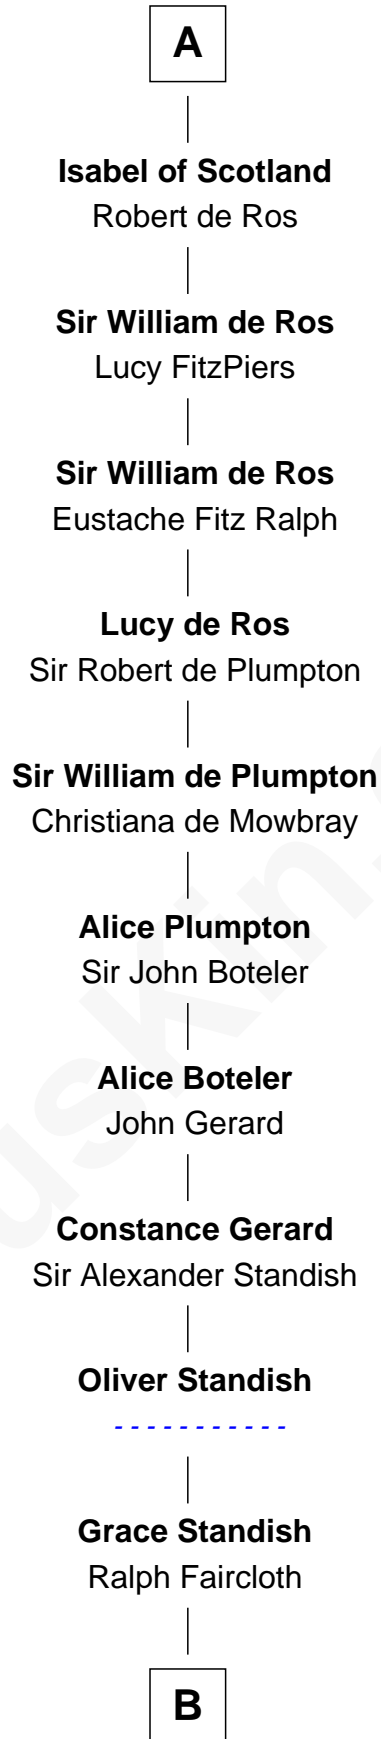

FamousKin.com
Relationship Chart of
William III of Aquitaine
 (0915 - 0963)

24th Great-grandfather of

Samuel Prescott

Completed Paul Revere's Midnight Ride

William III of Aquitaine

Adele of Normandy

Adelaide of Aquitaine

William de Warenne

Ada de Warenne

Henry of Huntingdon

William I, King of Scotland

----- Avenal

A

B

|
Lawrence Faircloth