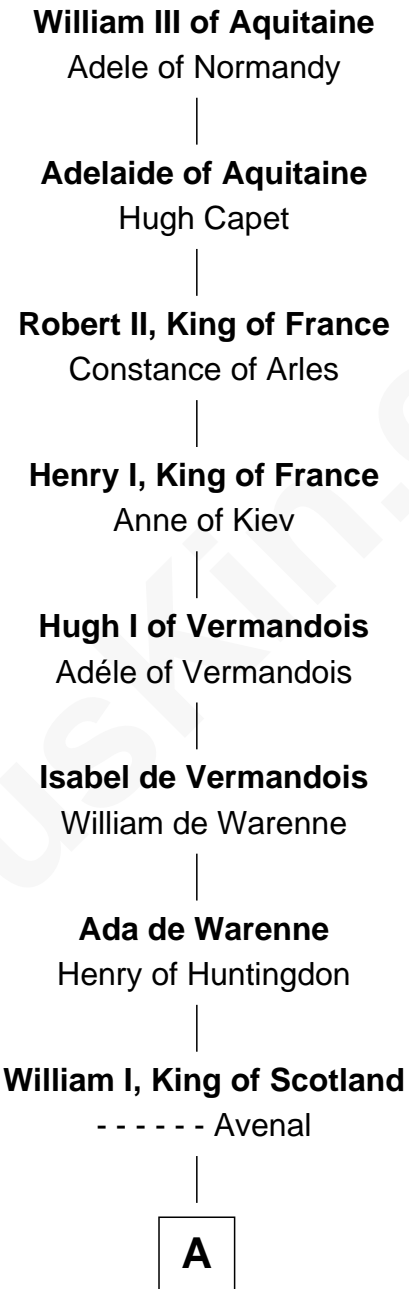

**FamousKin.com**  
**Relationship Chart of**  
**William III of Aquitaine**  
 (0915 - 0963)

**20th Great-grandfather of**  
**Robert Catesby**  
*Leader of Gunpowder Plot*

FamousKin.com

**A**

**Isabel of Scotland**

Robert de Ros

**Sir William de Ros**

Lucy FitzPiers

**Sir Robert de Ros**

Isabel de Aubeney

**William de Ros**

Maude de Vaux

**Sir William de Ros**

Margery de Badlesmere

**Elizabeth de Roos**

Sir William la Zouche

**Sir William la Zouche**

Agnes Greene

**Sir William la Zouche**

Elizabeth - - - - -

**William Zouche**

Dorothy Spencer

William Catesby

Katherine Willington

Sir William Catesby

Anne Throckmorton

Robert Catesby

*Leader of Gunpowder Plot*

FamousKin.com