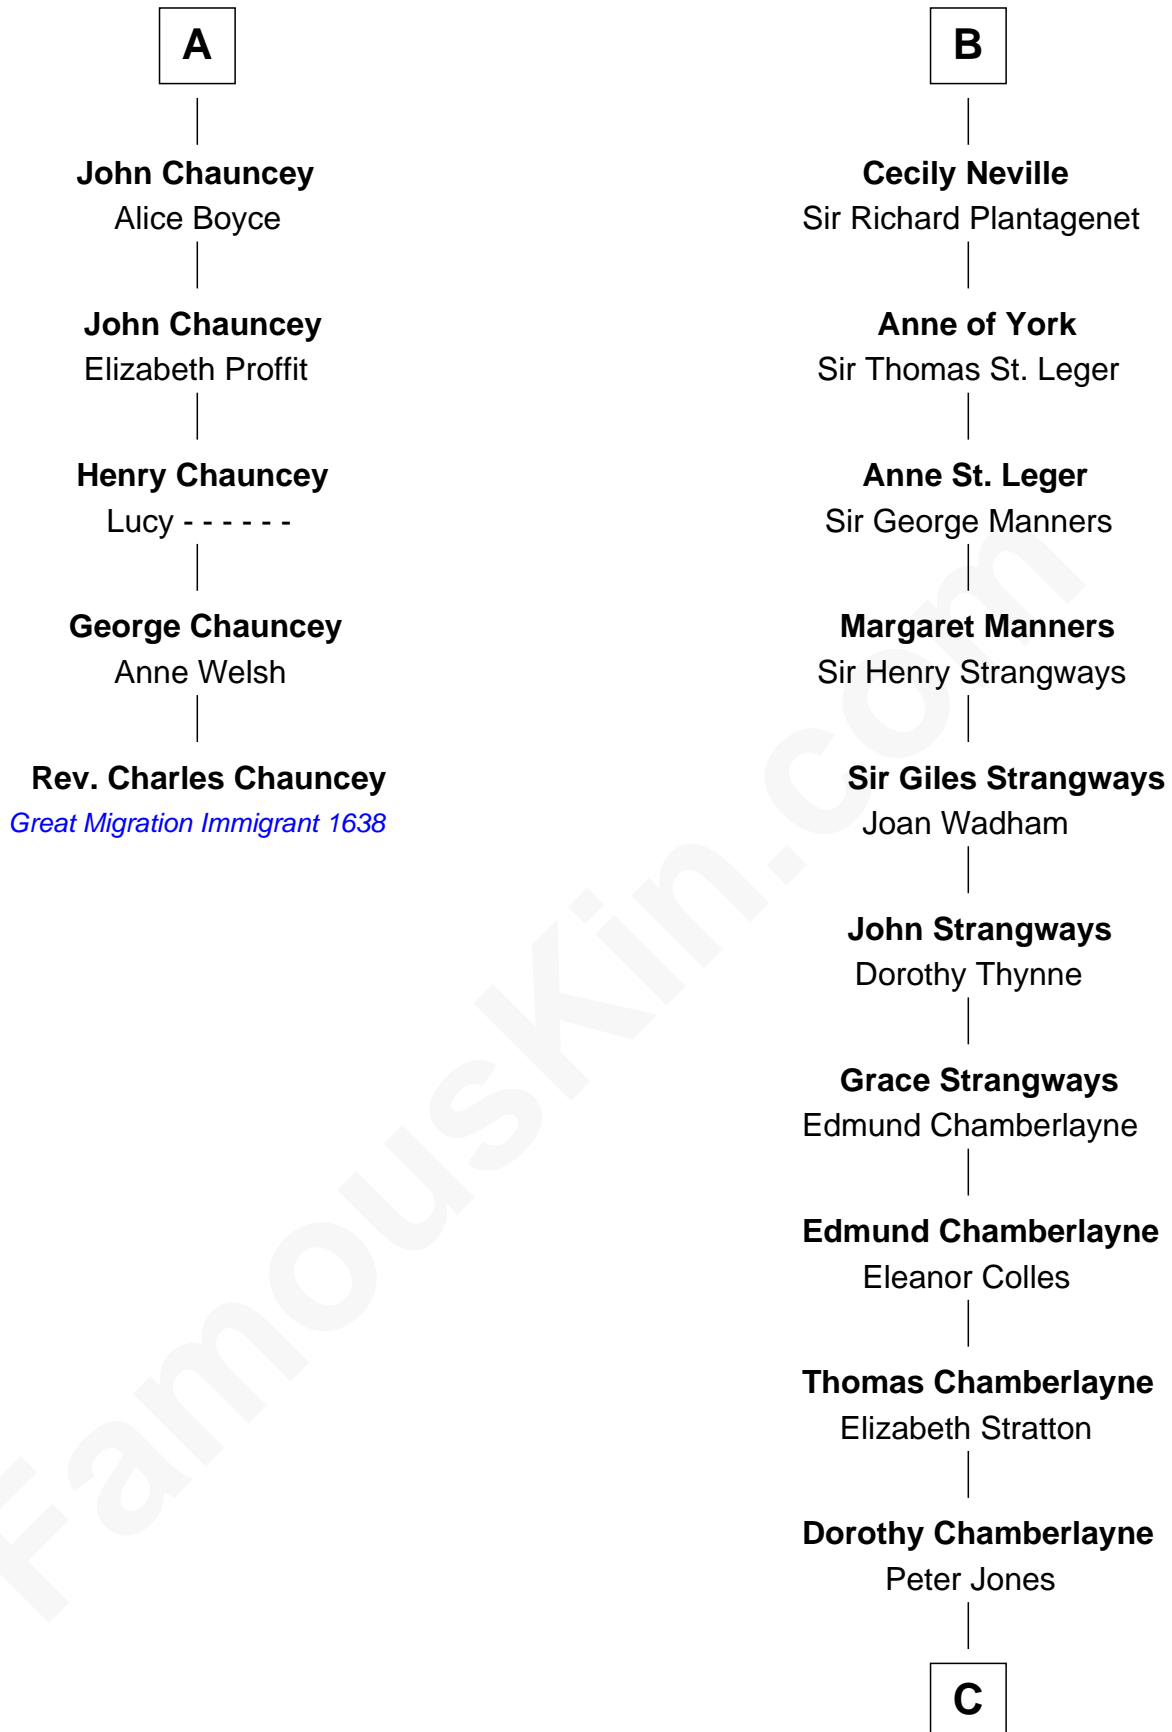

FamousKin.com
Relationship Chart of
Rev. Charles Chauncey

(1589 - 1671/2) Great Migration Immigrant 1638

11th cousin 8 times removed of

James C. Jones

10th Governor of Tennessee

Roger le Bigod

Ida de Tony

C

Thomas Jones

Susanna - - - - -

Peter Jones

Catherine Chappell

James C. Jones

10th Governor of Tennessee

FamousKin.com