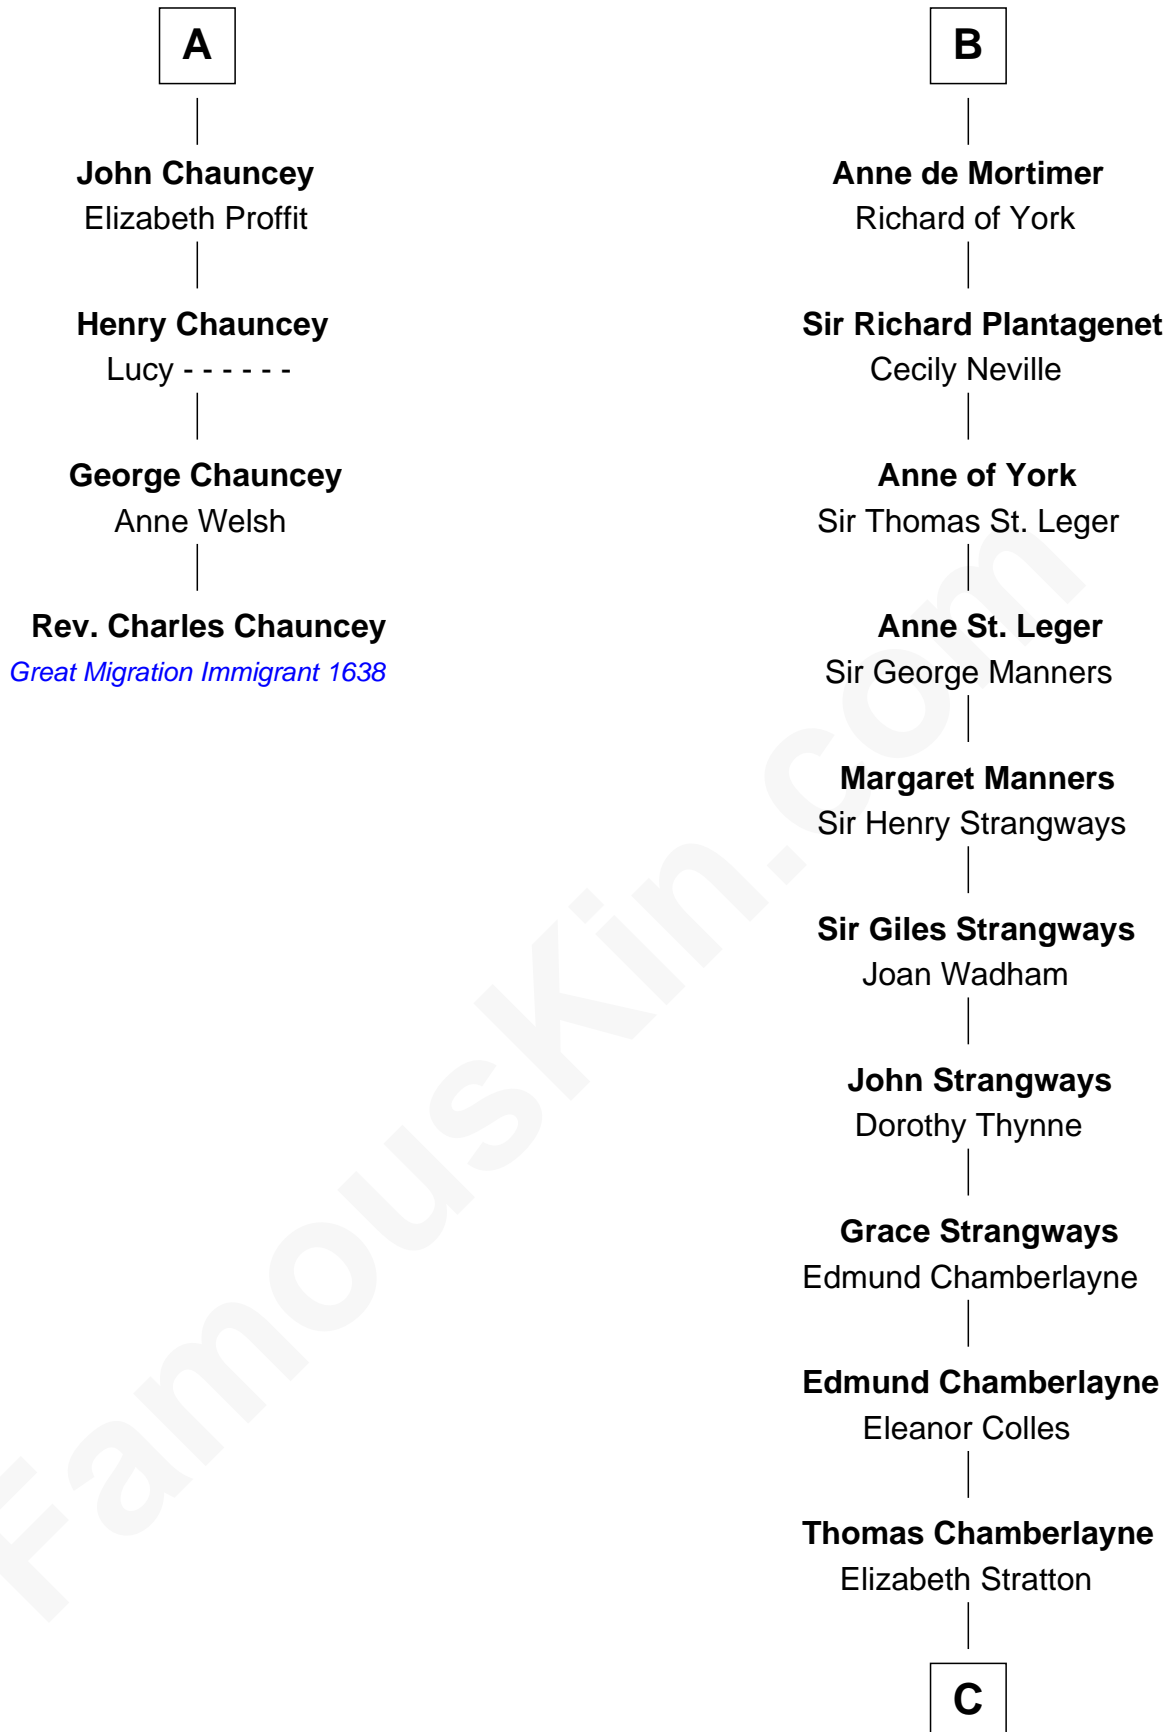

FamousKin.com

Relationship Chart of

Rev. Charles Chauncey

(1589 - 1671/2) Great Migration Immigrant 1638

10th cousin 10 times removed of

James C. Jones

10th Governor of Tennessee

C

|
Dorothy Chamberlayne

Peter Jones

|
Thomas Jones

Susanna - - - - -

|
Peter Jones

Catherine Chappell

|
James C. Jones

10th Governor of Tennessee