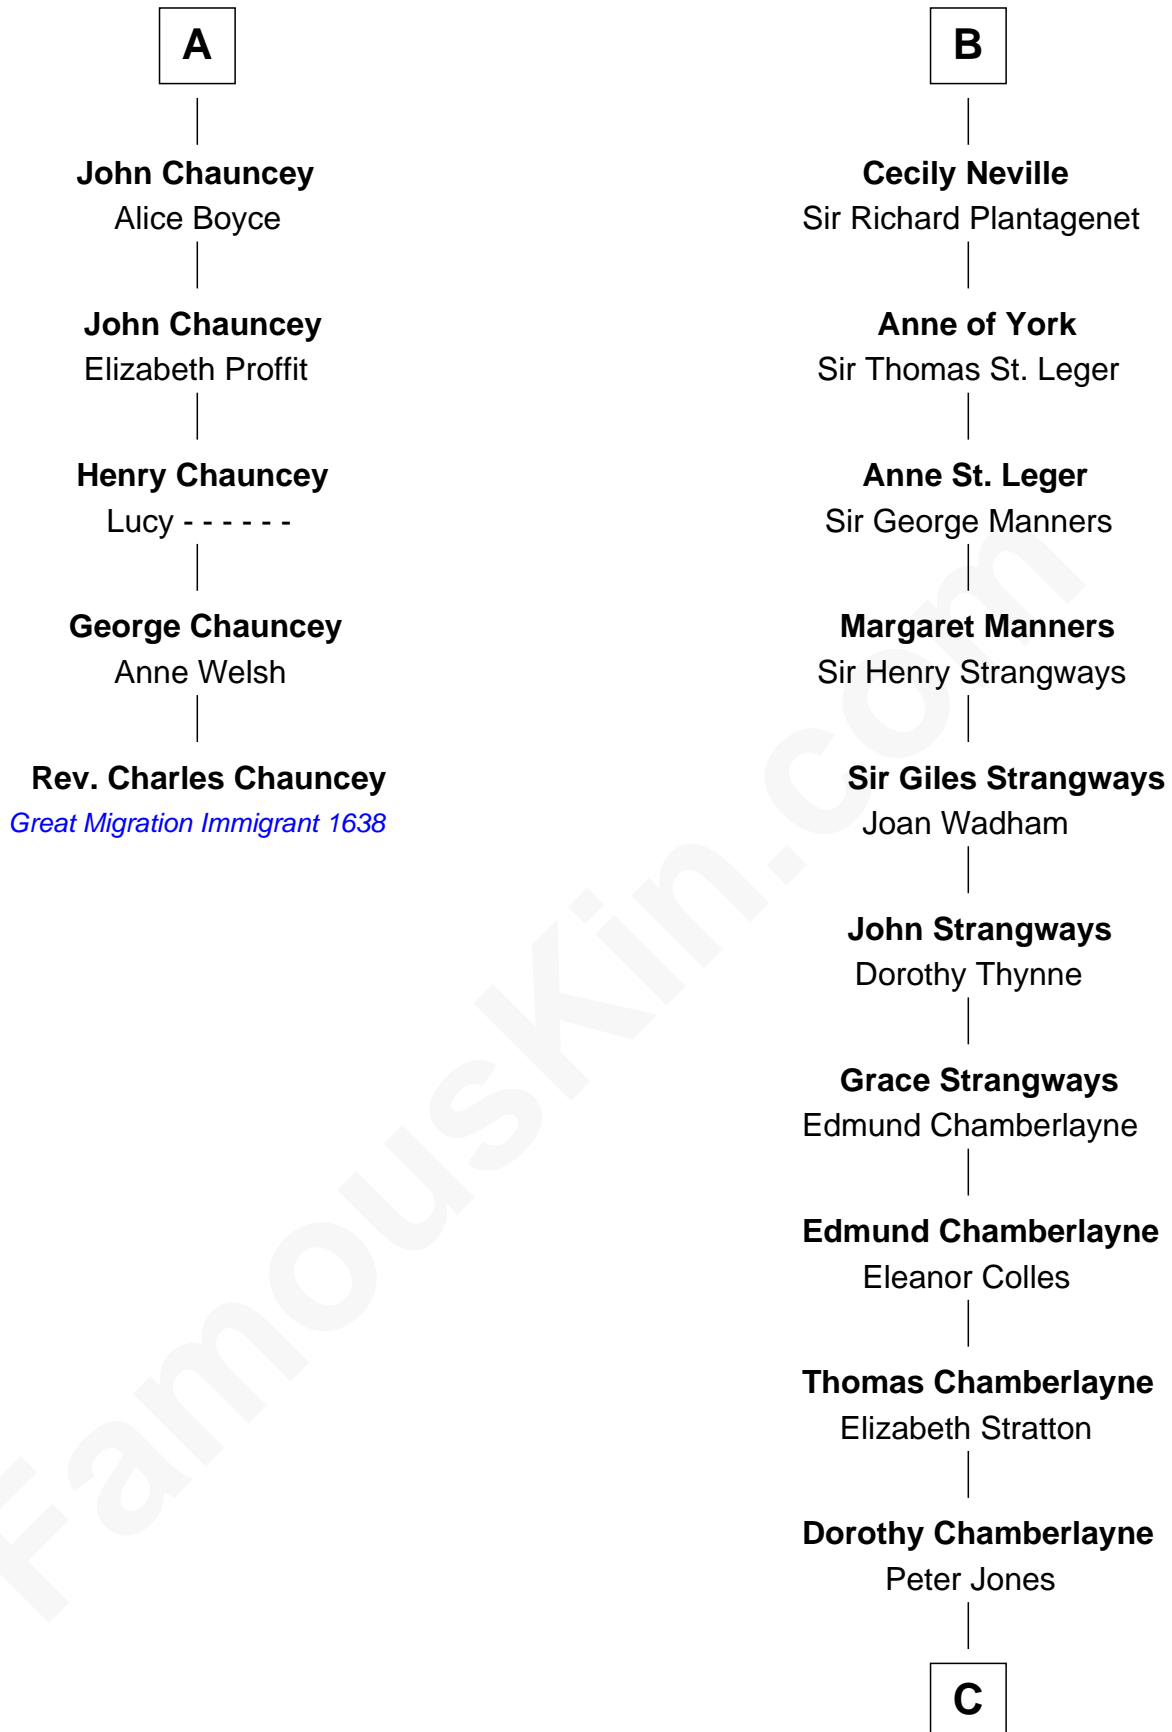

FamousKin.com

Relationship Chart of

Rev. Charles Chauncey

(1589 - 1671/2) Great Migration Immigrant 1638

11th cousin 8 times removed of

James C. Jones

10th Governor of Tennessee

Sir William Marshal

Isabel de Clare

C

Thomas Jones

Susanna - - - - -

Peter Jones

Catherine Chappell

James C. Jones

10th Governor of Tennessee