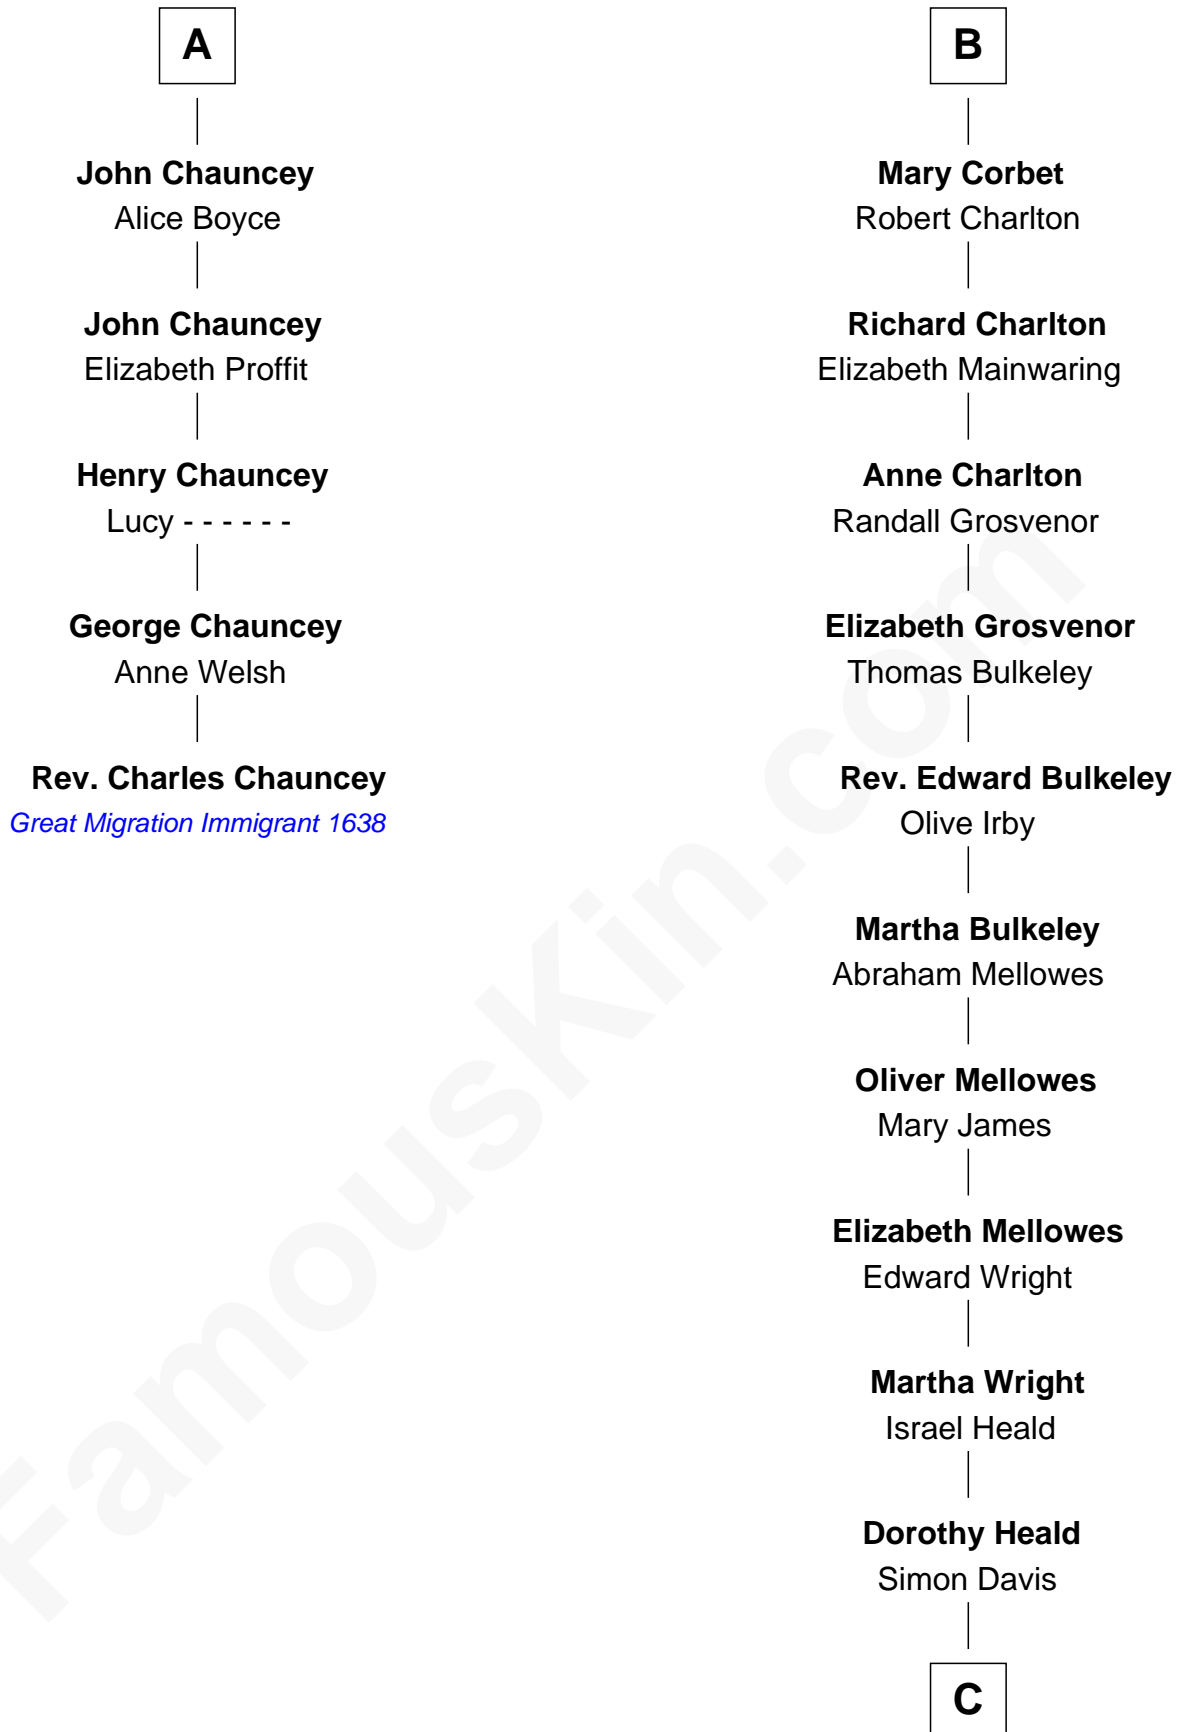

## Relationship Chart of

### Rev. Charles Chauncey

(1589 - 1671/2) Great Migration Immigrant 1638

11th cousin 8 times removed of

### John Davis

14th and 17th Governor of Massachusetts

**C**

Simon Davis  
Hannah Gates

Isaac Davis  
Anna Brigham

John Davis  
*14th and 17th Governor of Massachusetts*

FamousKin.com