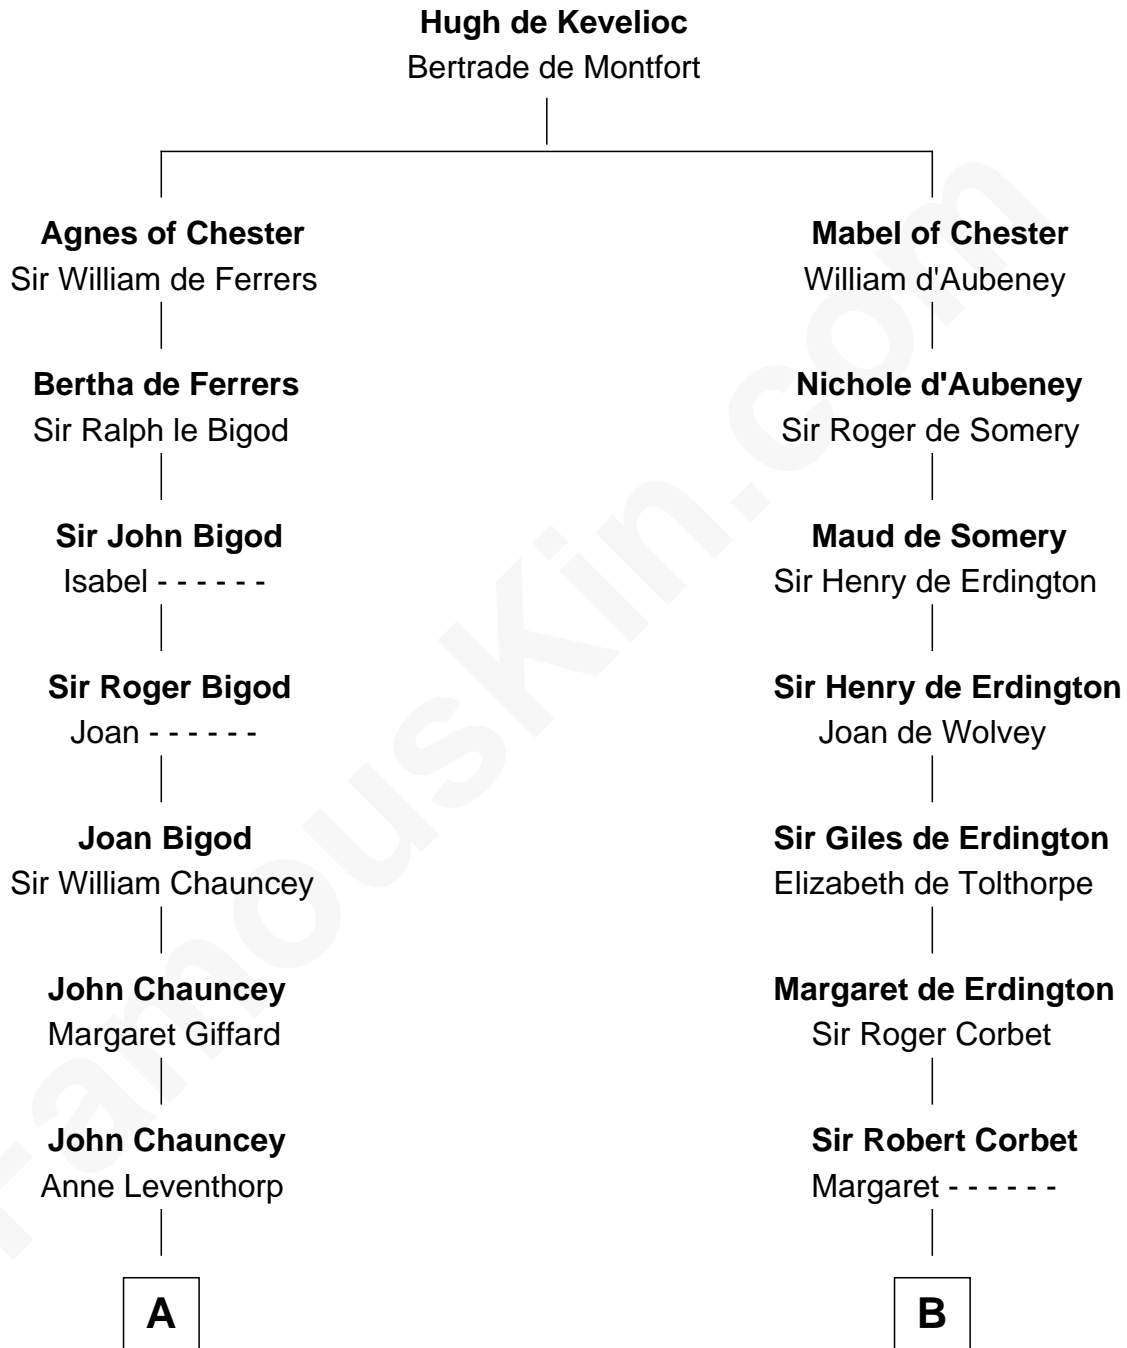

## Relationship Chart of

### Rev. Charles Chauncey

(1589 - 1671/2) Great Migration Immigrant 1638

11th cousin 8 times removed of

### John Davis

14th and 17th Governor of Massachusetts

**C**

Simon Davis  
Hannah Gates

Isaac Davis  
Anna Brigham

John Davis  
*14th and 17th Governor of Massachusetts*

FamousKin.com