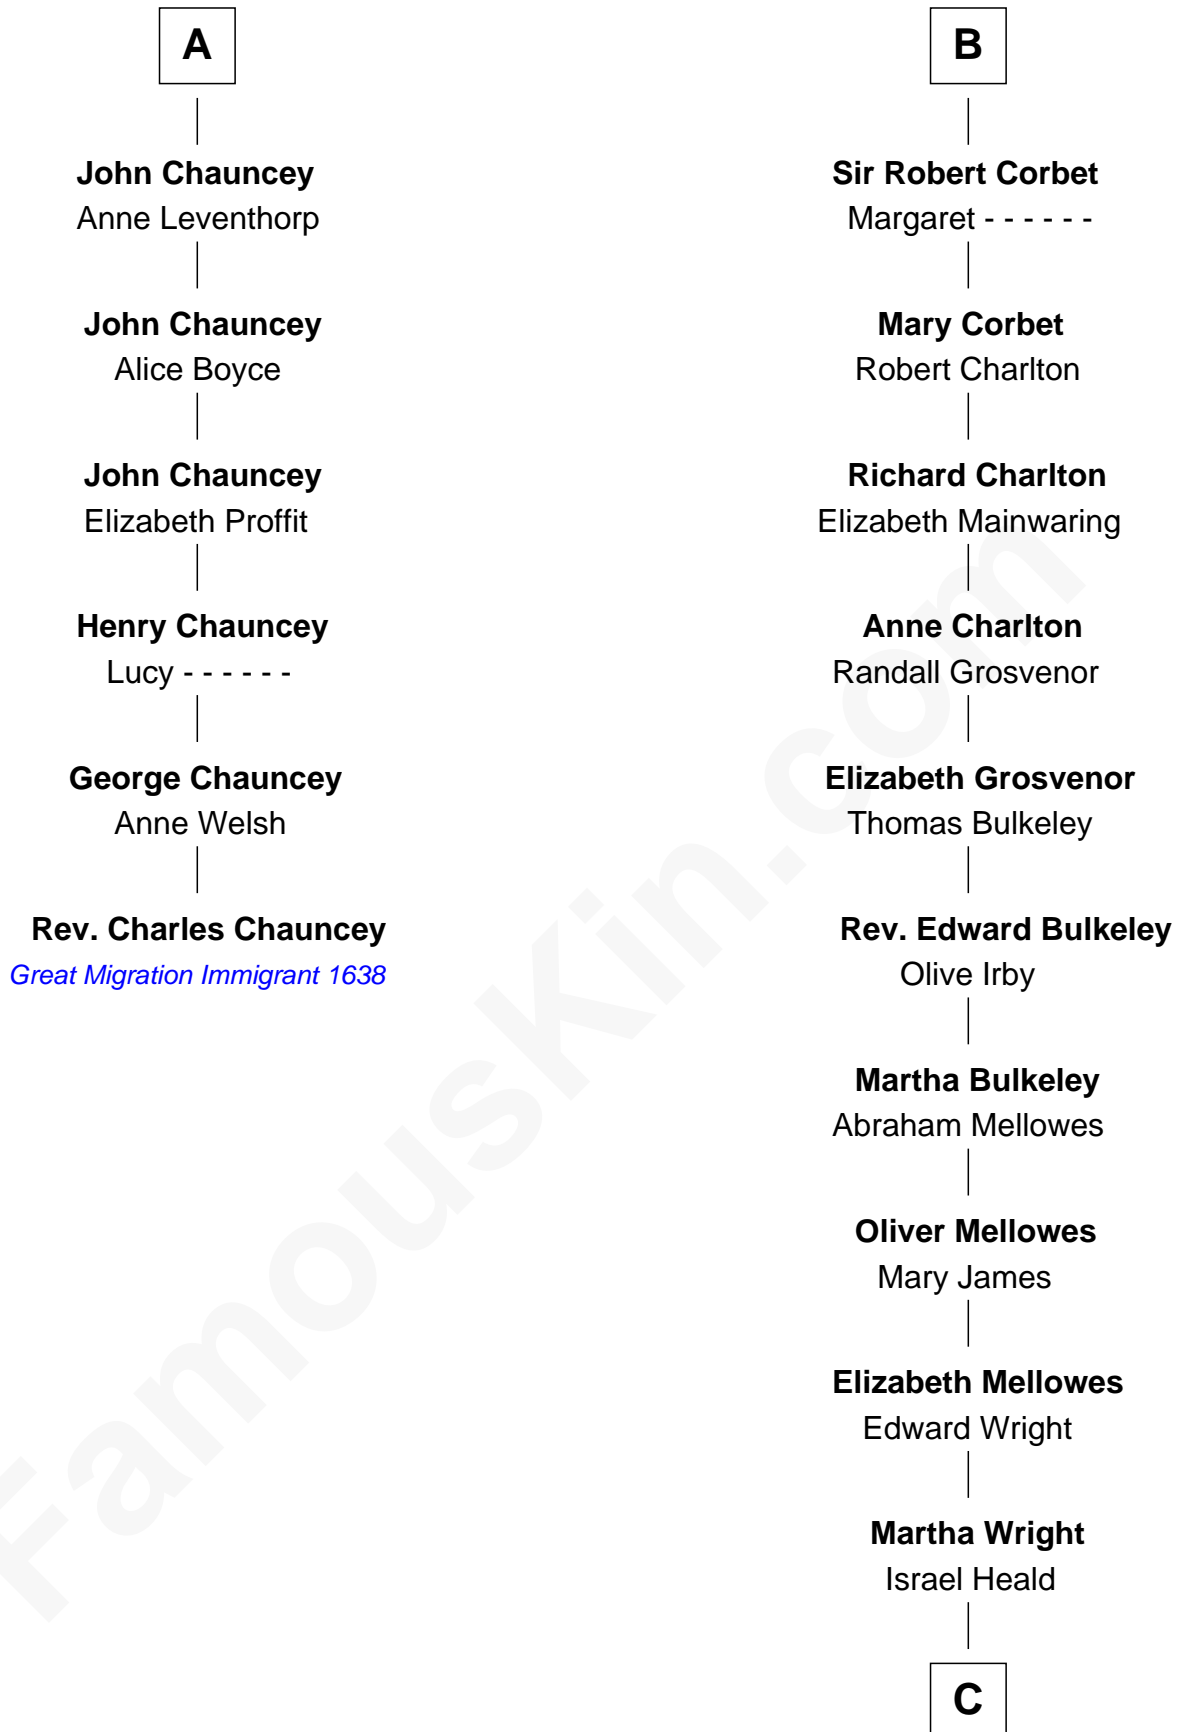

FamousKin.com

Relationship Chart of

Rev. Charles Chauncey

(1589 - 1671/2) Great Migration Immigrant 1638

12th cousin 8 times removed of

John Davis

14th and 17th Governor of Massachusetts

C

Dorothy Heald

Simon Davis

Simon Davis

Hannah Gates

Isaac Davis

Anna Brigham

John Davis

14th and 17th Governor of Massachusetts