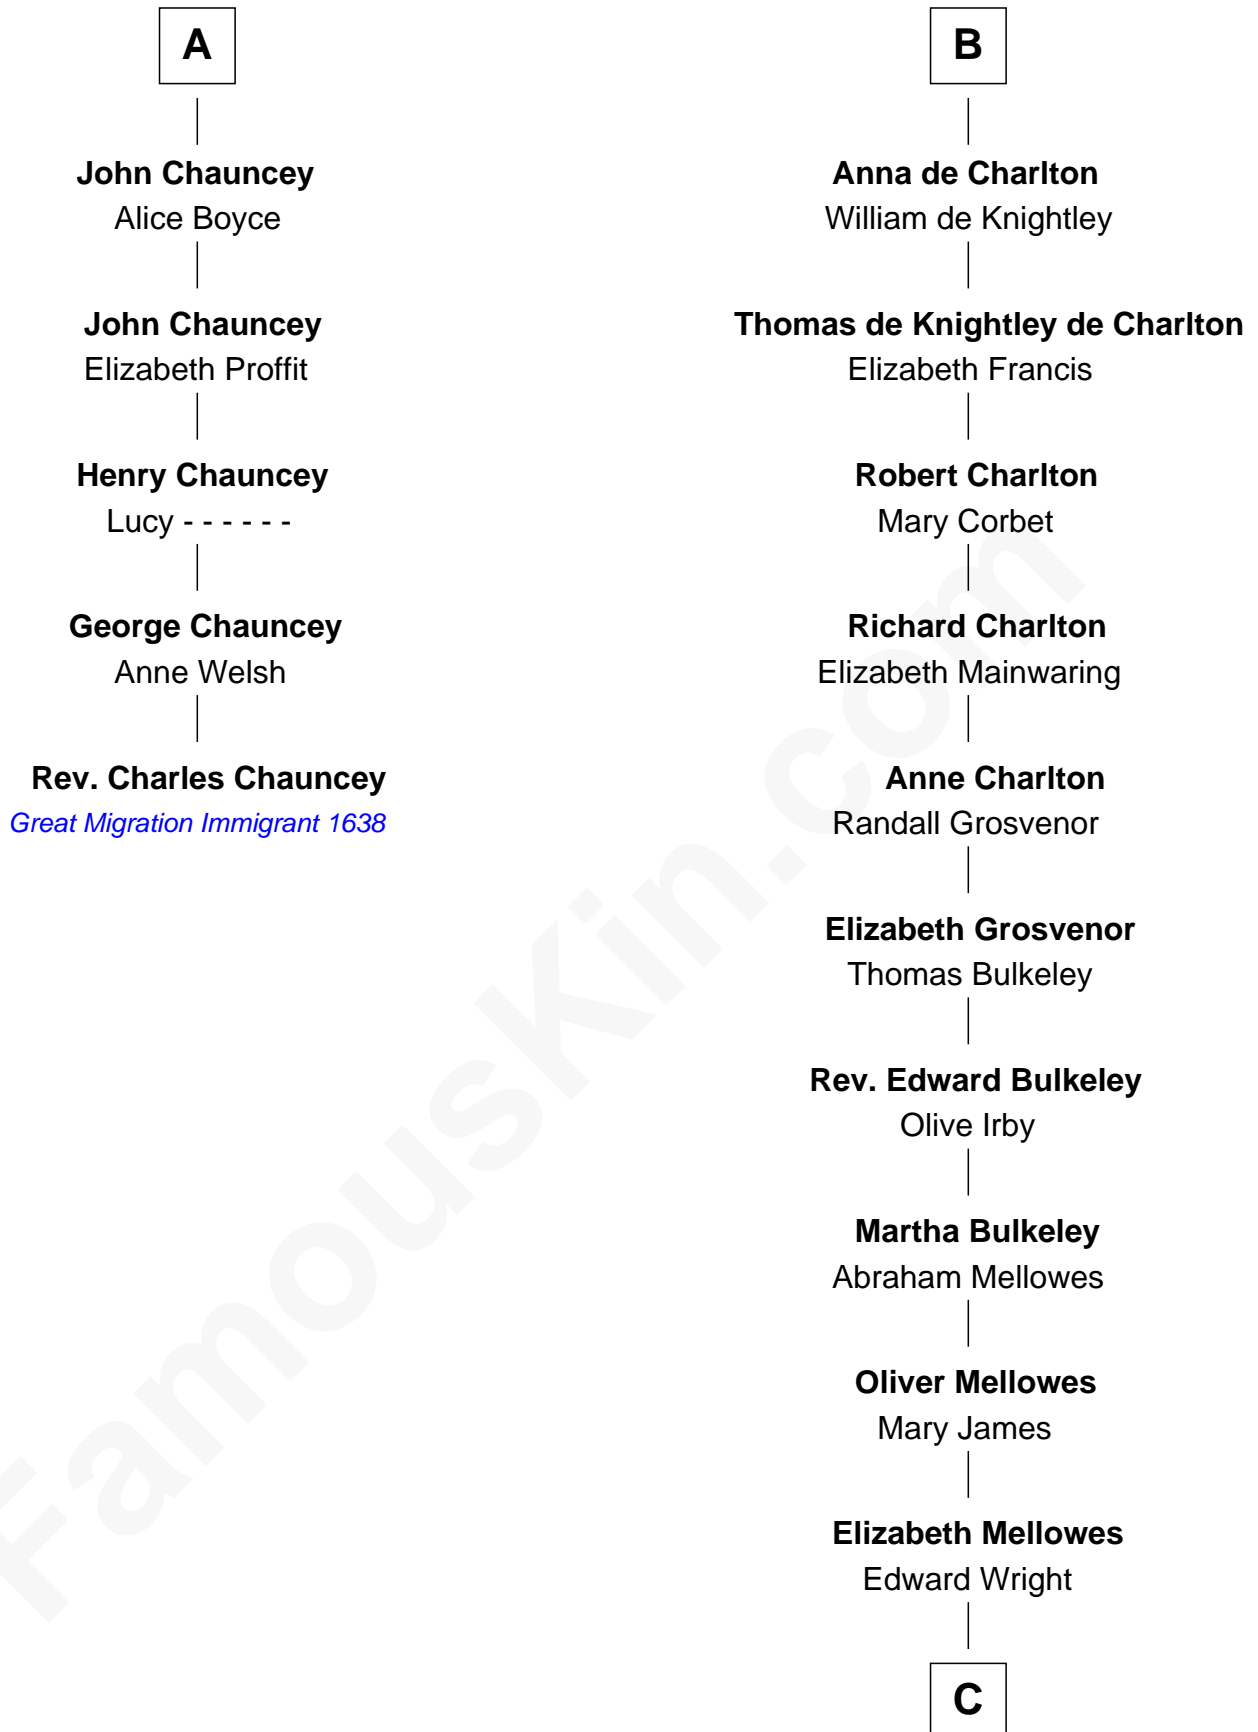

FamousKin.com

Relationship Chart of

Rev. Charles Chauncey

(1589 - 1671/2) Great Migration Immigrant 1638

11th cousin 10 times removed of

John Davis

14th and 17th Governor of Massachusetts

C