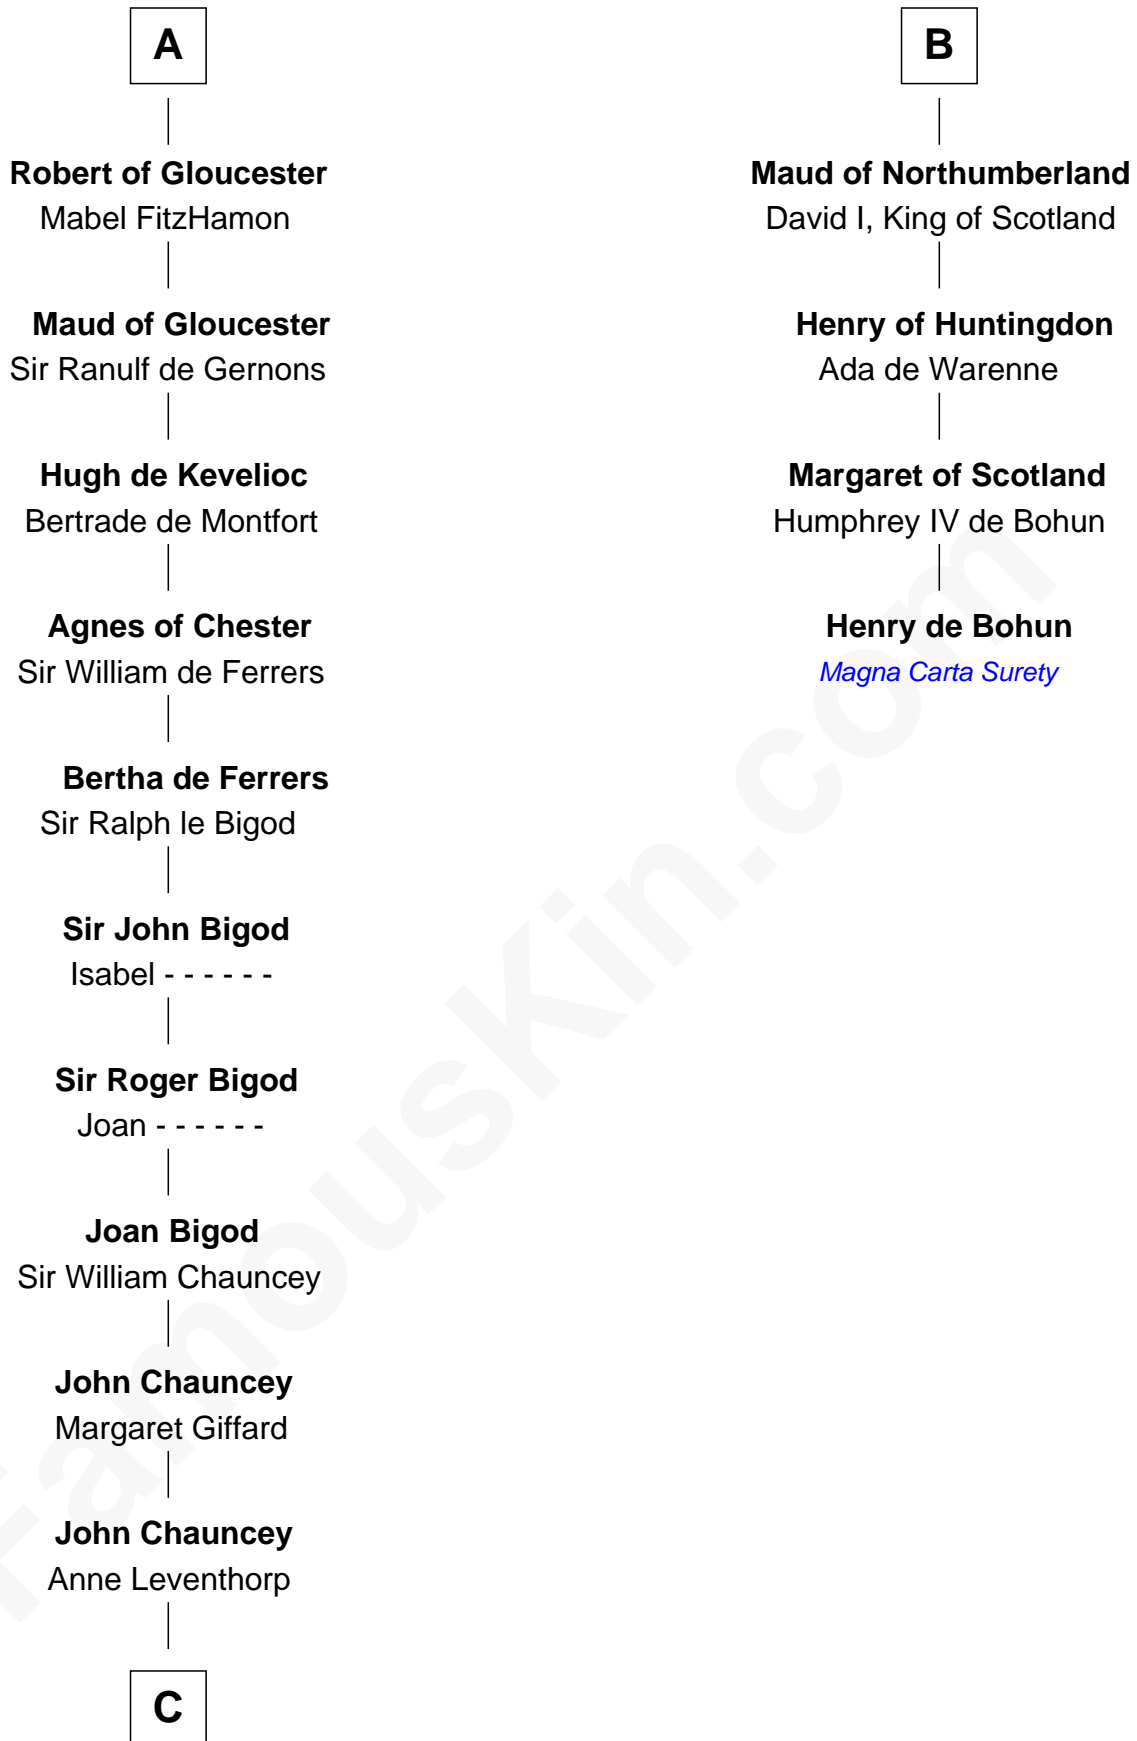

## Relationship Chart of

### Rev. Charles Chauncey

(1589 - 1671/2) Great Migration Immigrant 1638

10th cousin 11 times removed of

**Henry de Bohun**  
Magna Carta Surety

**Gilbert of Burgundy**  
Ermengarde of Autun

**C**

John Chauncey

*Great Migration Immigrant 1638*

FamousKin.com