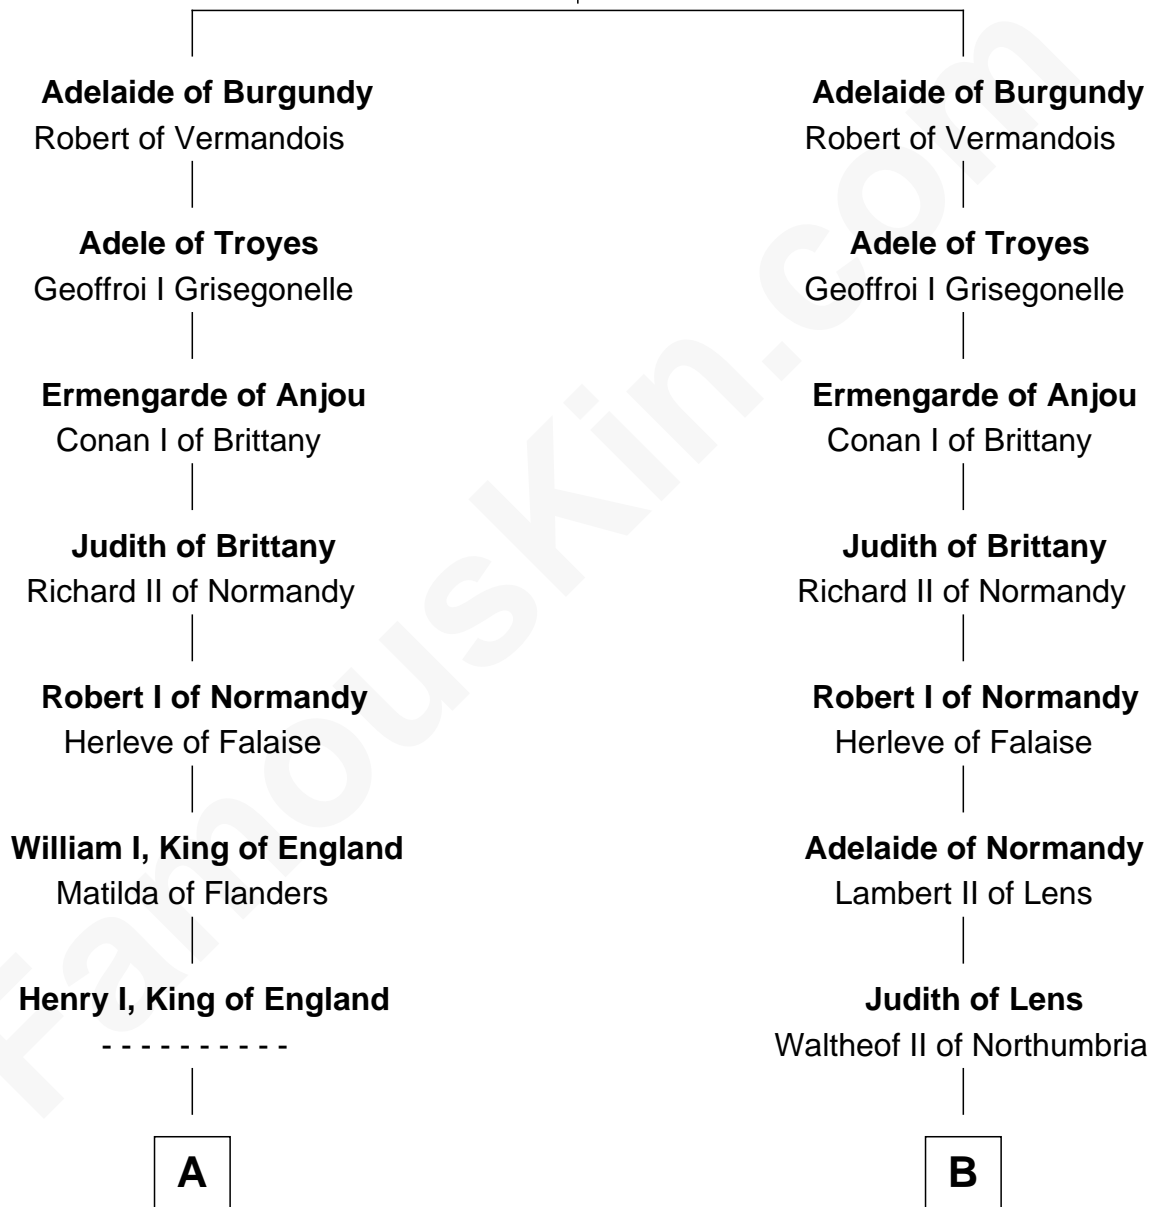

## Relationship Chart of

### Rev. Charles Chauncey

(1589 - 1671/2) Great Migration Immigrant 1638

10th cousin 11 times removed of

**Henry de Bohun**  
Magna Carta Surety

**Gilbert of Burgundy**  
Ermengarde of Autun

**C**

John Chauncey

*Great Migration Immigrant 1638*

FamousKin.com