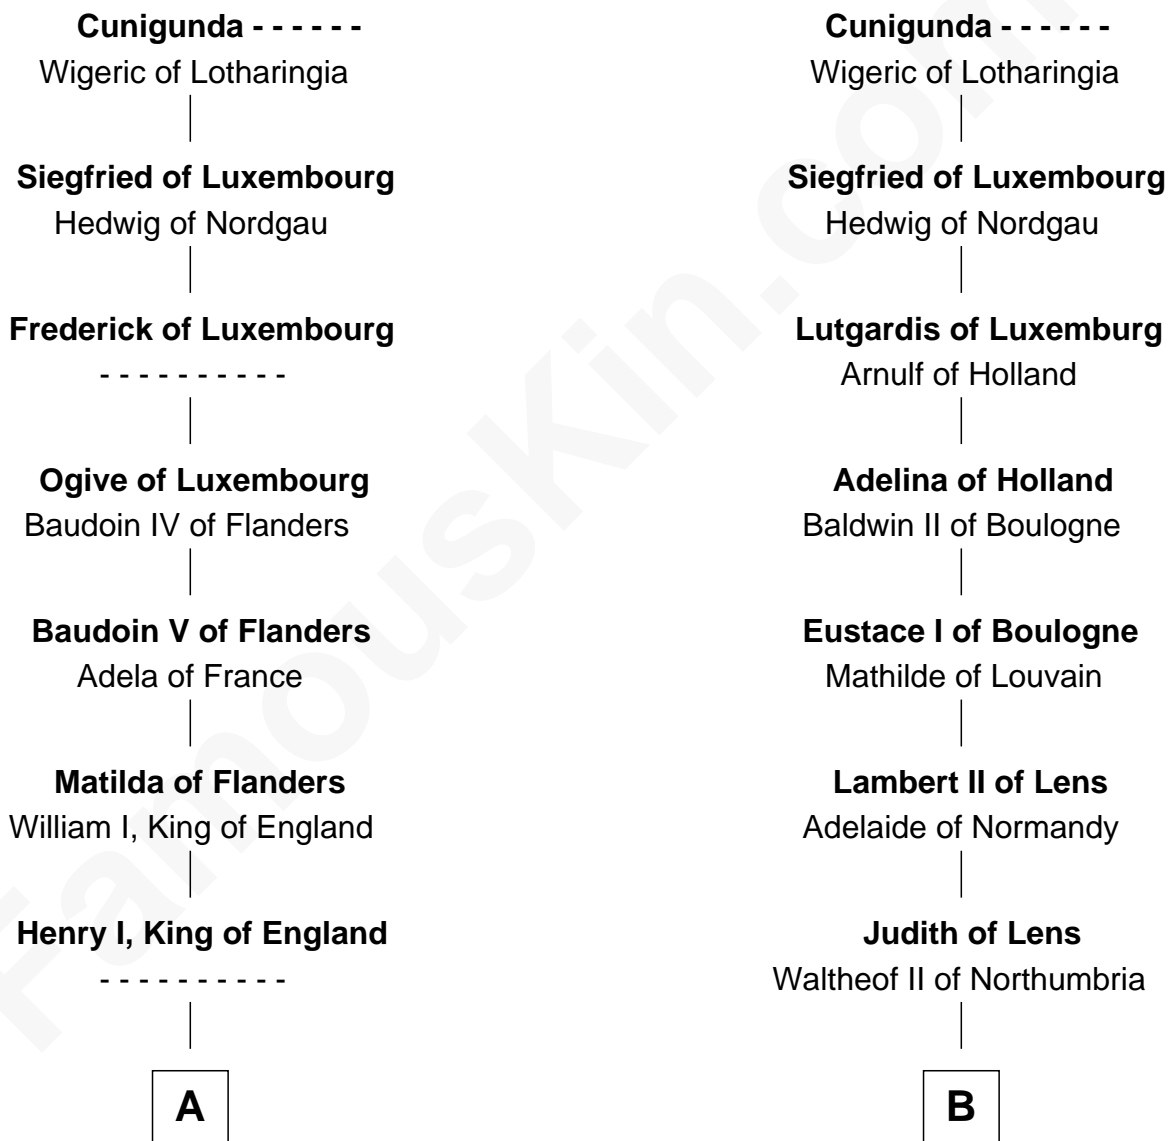

FamousKin.com

Relationship Chart of

Rev. Charles Chauncey

(1589 - 1671/2) Great Migration Immigrant 1638

10th cousin 11 times removed of

Henry de Bohun
Magna Carta Surety

Ermentrude -----

C

Rev. Charles Chauncey

Great Migration Immigrant 1638

FamousKin.com