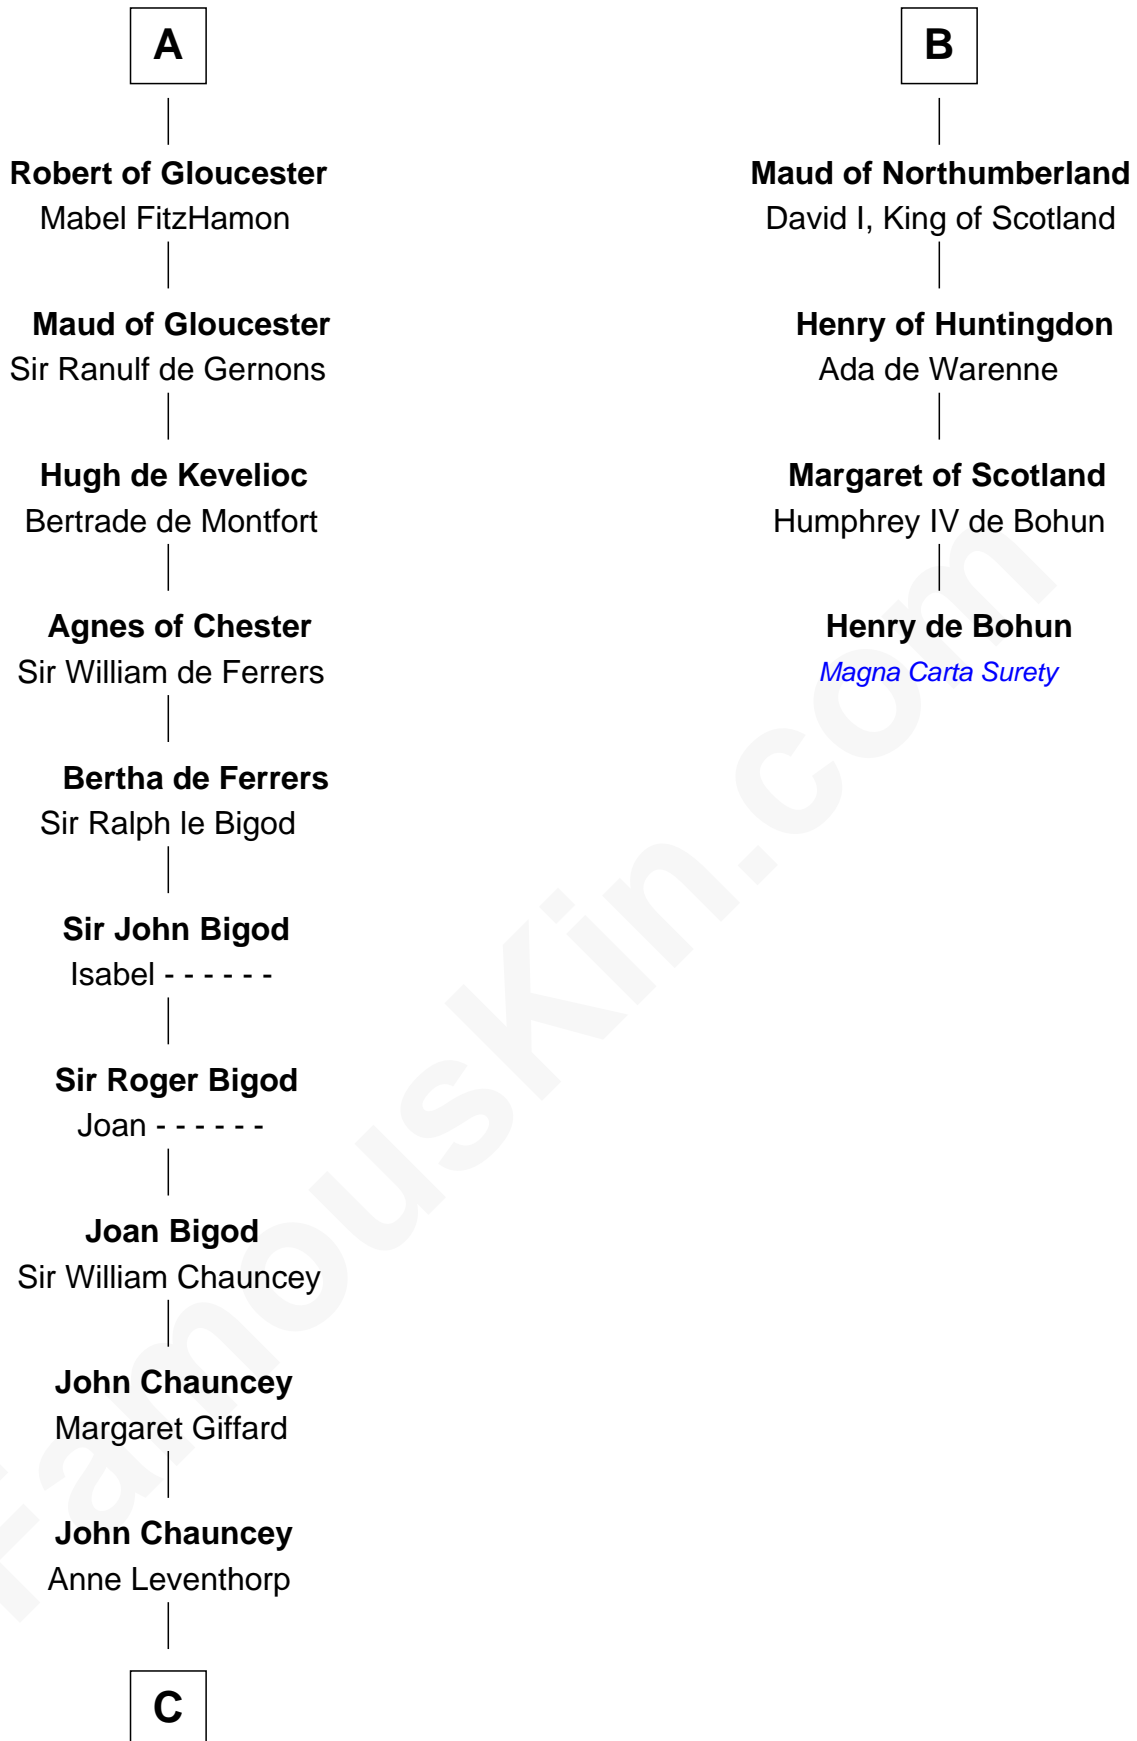

**FamousKin.com**  
**Relationship Chart of**  
**Rev. Charles Chauncey**

(1589 - 1671/2) Great Migration Immigrant 1638

10th cousin 11 times removed of

**Henry de Bohun**  
*Magna Carta Surety*

**Ermentrude** -----  
 -----

**Cunigunda** -----  
 Wigeric of Lotharingia

**Siegfried of Luxembourg**  
 Hedwig of Nordgau

**Frederick of Luxembourg**  
 -----

**Ogive of Luxembourg**  
 Baudoin IV of Flanders

**Baudoin V of Flanders**  
 Adela of France

**Matilda of Flanders**  
 William I, King of England

**Henry I, King of England**  
 -----

**A**

**Cunigunda** -----  
 Wigeric of Lotharingia

**Siegfried of Luxembourg**  
 Hedwig of Nordgau

**Lutgardis of Luxemburg**  
 Arnulf of Holland

**Adelina of Holland**  
 Baldwin II of Boulogne

**Eustace I of Boulogne**  
 Mathilde of Louvain

**Lambert II of Lens**  
 Adelaide of Normandy

**Judith of Lens**  
 Waltheof II of Northumbria

**B**

**C**