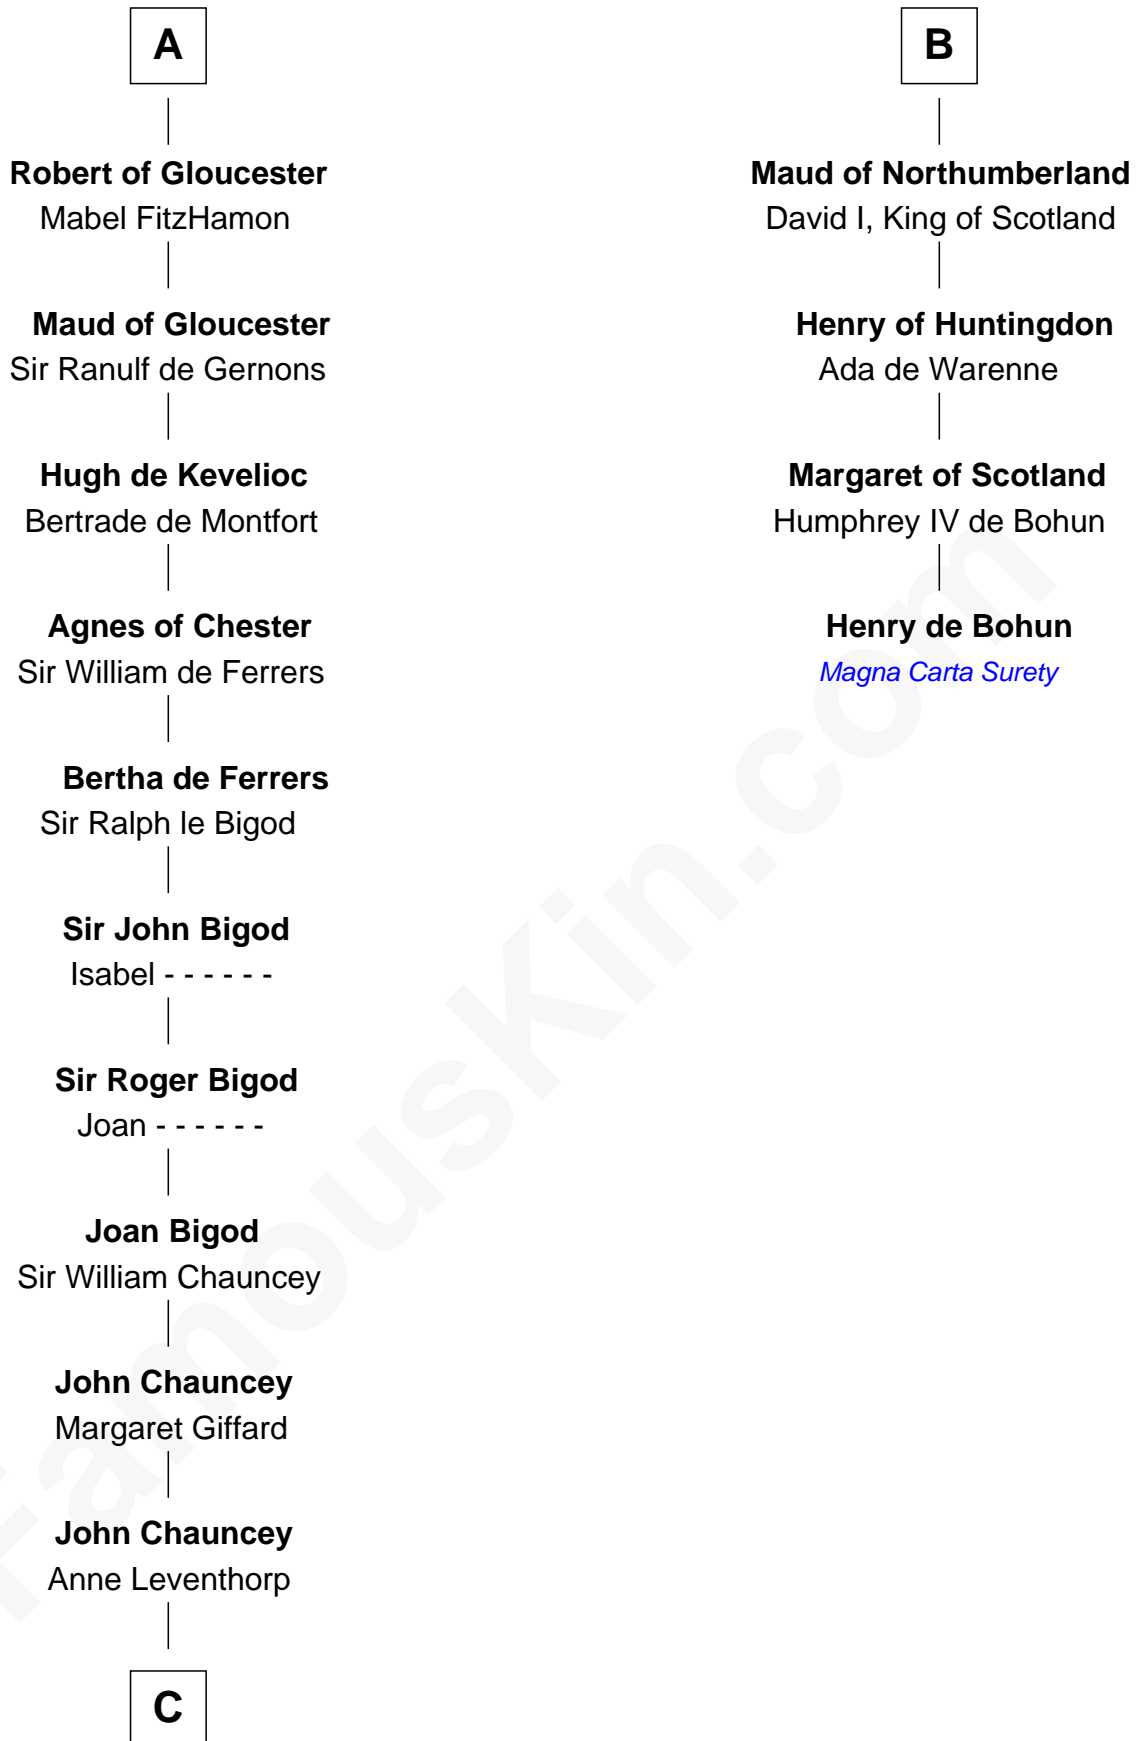

FamousKin.com

Relationship Chart of

Rev. Charles Chauncey

(1589 - 1671/2) Great Migration Immigrant 1638

10th cousin 11 times removed of

Henry de Bohun
Magna Carta Surety

Ermentrude -----

C

Rev. Charles Chauncey

Great Migration Immigrant 1638

FamousKin.com