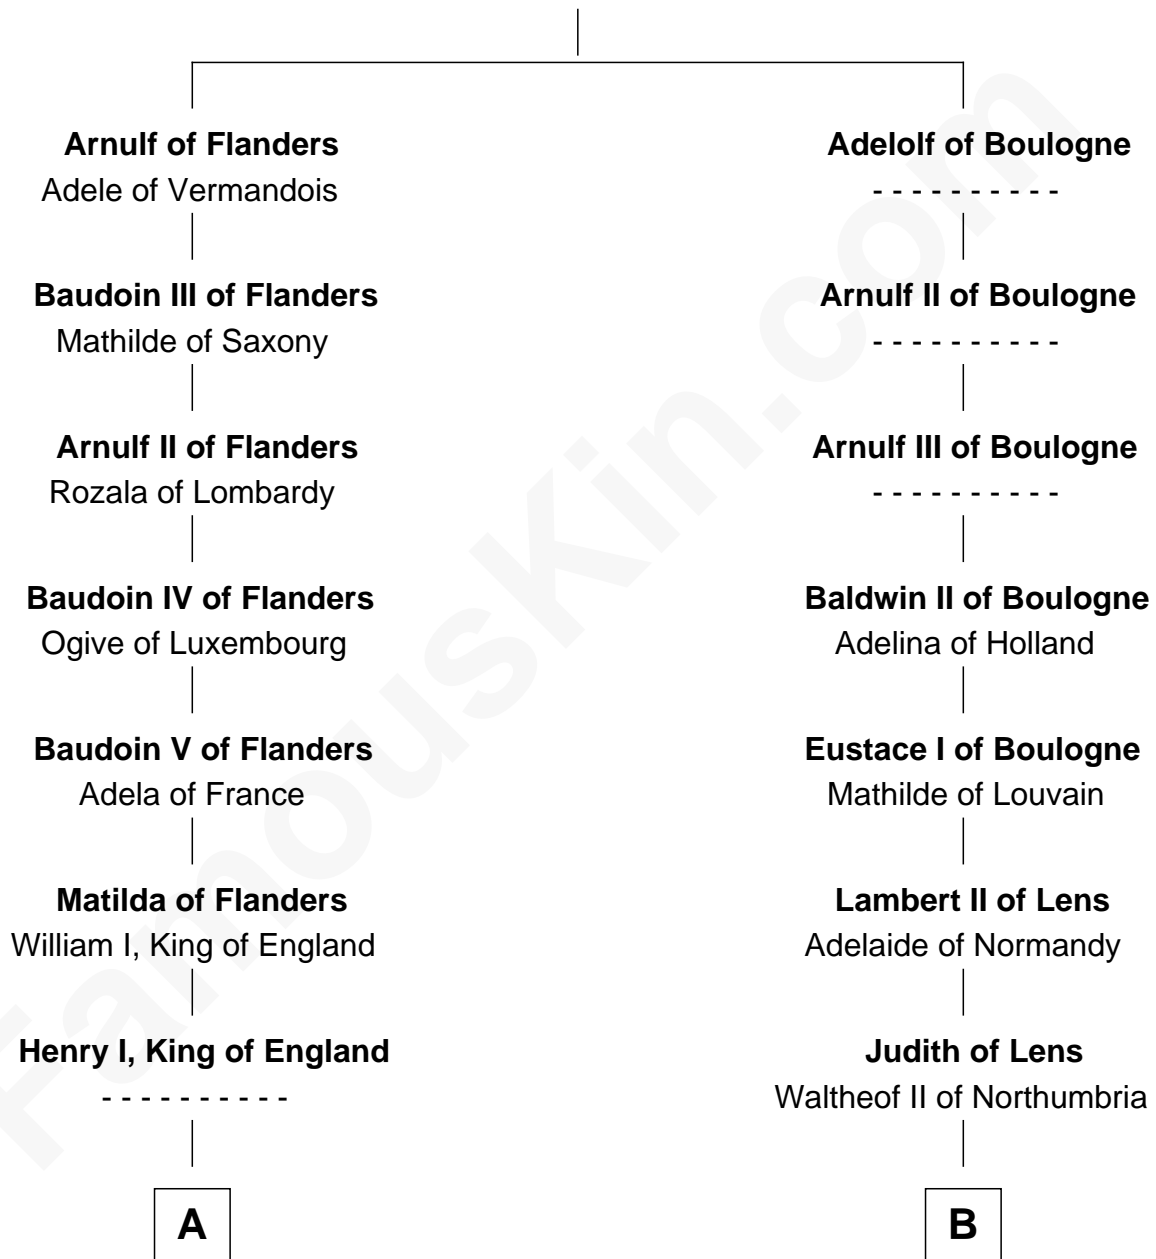

FamousKin.com

Relationship Chart of

Rev. Charles Chauncey

(1589 - 1671/2) Great Migration Immigrant 1638

10th cousin 11 times removed of

Henry de Bohun
Magna Carta Surety

Baudouin II of Flanders

AElfthryth of Wessex

C

John Chauncey

Alice Boyce

John Chauncey

Elizabeth Proffit

Henry Chauncey

Lucy - - - - -

George Chauncey

Anne Welsh

Rev. Charles Chauncey

Great Migration Immigrant 1638

FamousKin.com