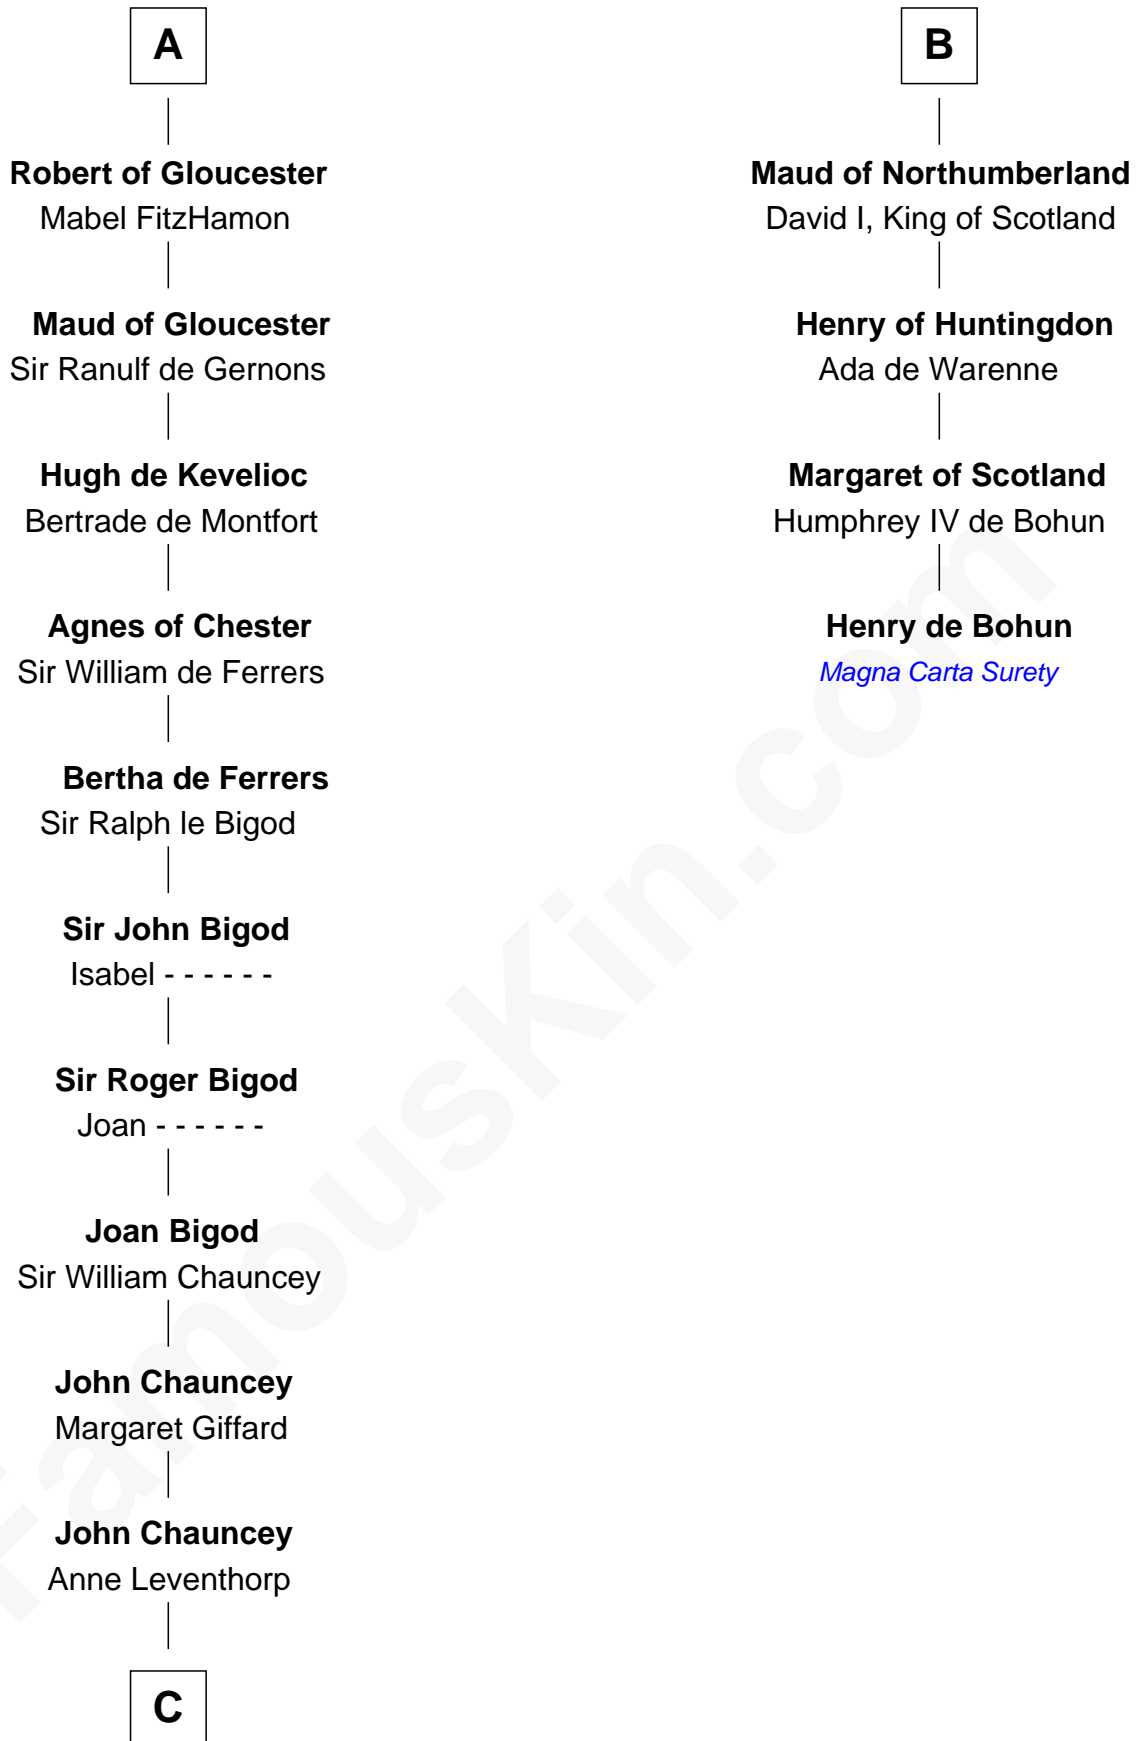

FamousKin.com

Relationship Chart of

Rev. Charles Chauncey

(1589 - 1671/2) Great Migration Immigrant 1638

10th cousin 11 times removed of

Henry de Bohun
Magna Carta Surety

Baudouin II of Flanders

AElfthryth of Wessex

Anne Welsh

Rev. Charles Chauncey

Great Migration Immigrant 1638

FamousKin.com