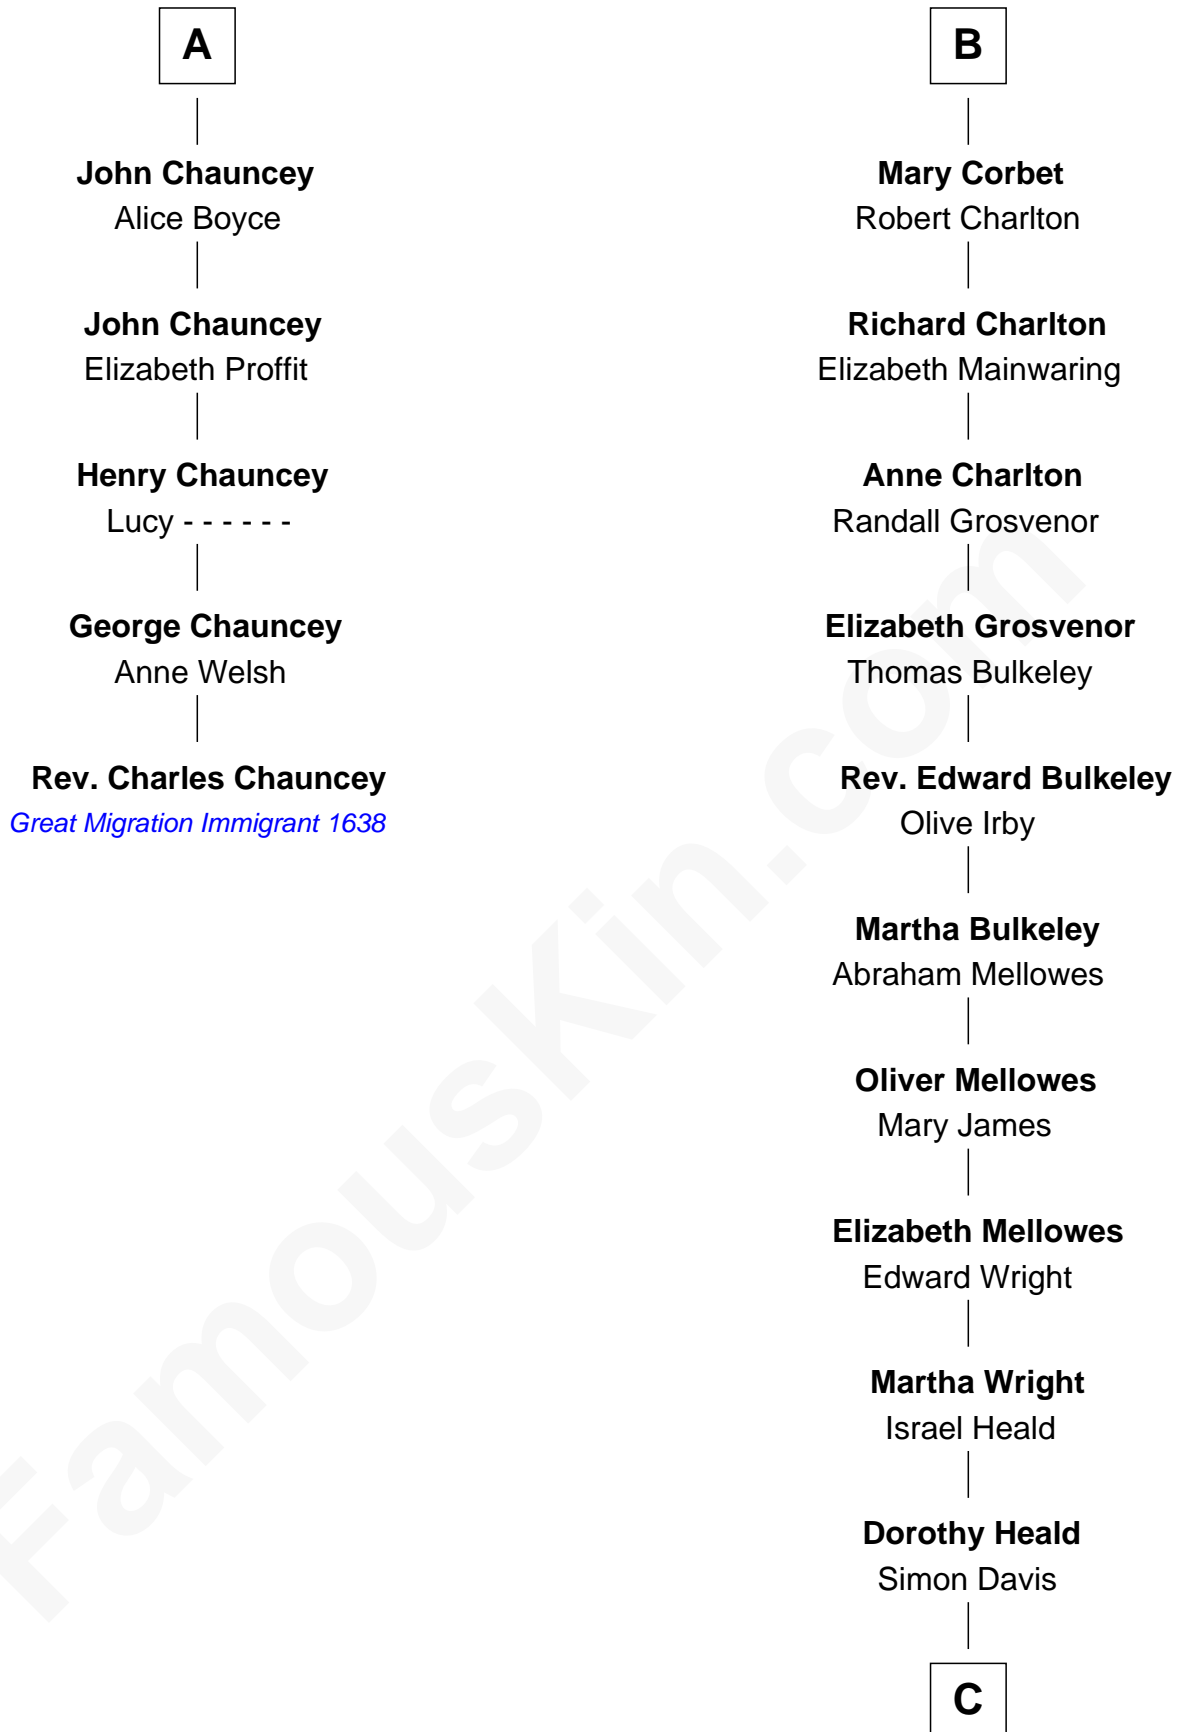

FamousKin.com
Relationship Chart of
Rev. Charles Chauncey

(1589 - 1671/2) Great Migration Immigrant 1638

11th cousin 10 times removed of

John Davis Long

32nd Governor of Massachusetts

Hugh de Kevelioc
 Bertrade de Montfort

Agnes of Chester
 Sir William de Ferrers

Bertha de Ferrers
 Sir Ralph le Bigod

Sir John Bigod
 Isabel - - - - -

Sir Roger Bigod
 Joan - - - - -

Joan Bigod
 Sir William Chauncey

John Chauncey
 Margaret Giffard

John Chauncey
 Anne Leventhorp

A

Mabel of Chester
 William d'Aubenev

Nichole d'Aubenev
 Sir Roger de Somery

Maud de Somery
 Sir Henry de Erdington

Sir Henry de Erdington
 Joan de Wolvey

Sir Giles de Erdington
 Elizabeth de Tolthorpe

Margaret de Erdington
 Sir Roger Corbet

Sir Robert Corbet
 Margaret - - - - -

B

C

Simon Davis
Hannah Gates

David Davis
Abigail Brown

Simon Davis
Persis Temple

Julia Temple Davis
Zadoc Long