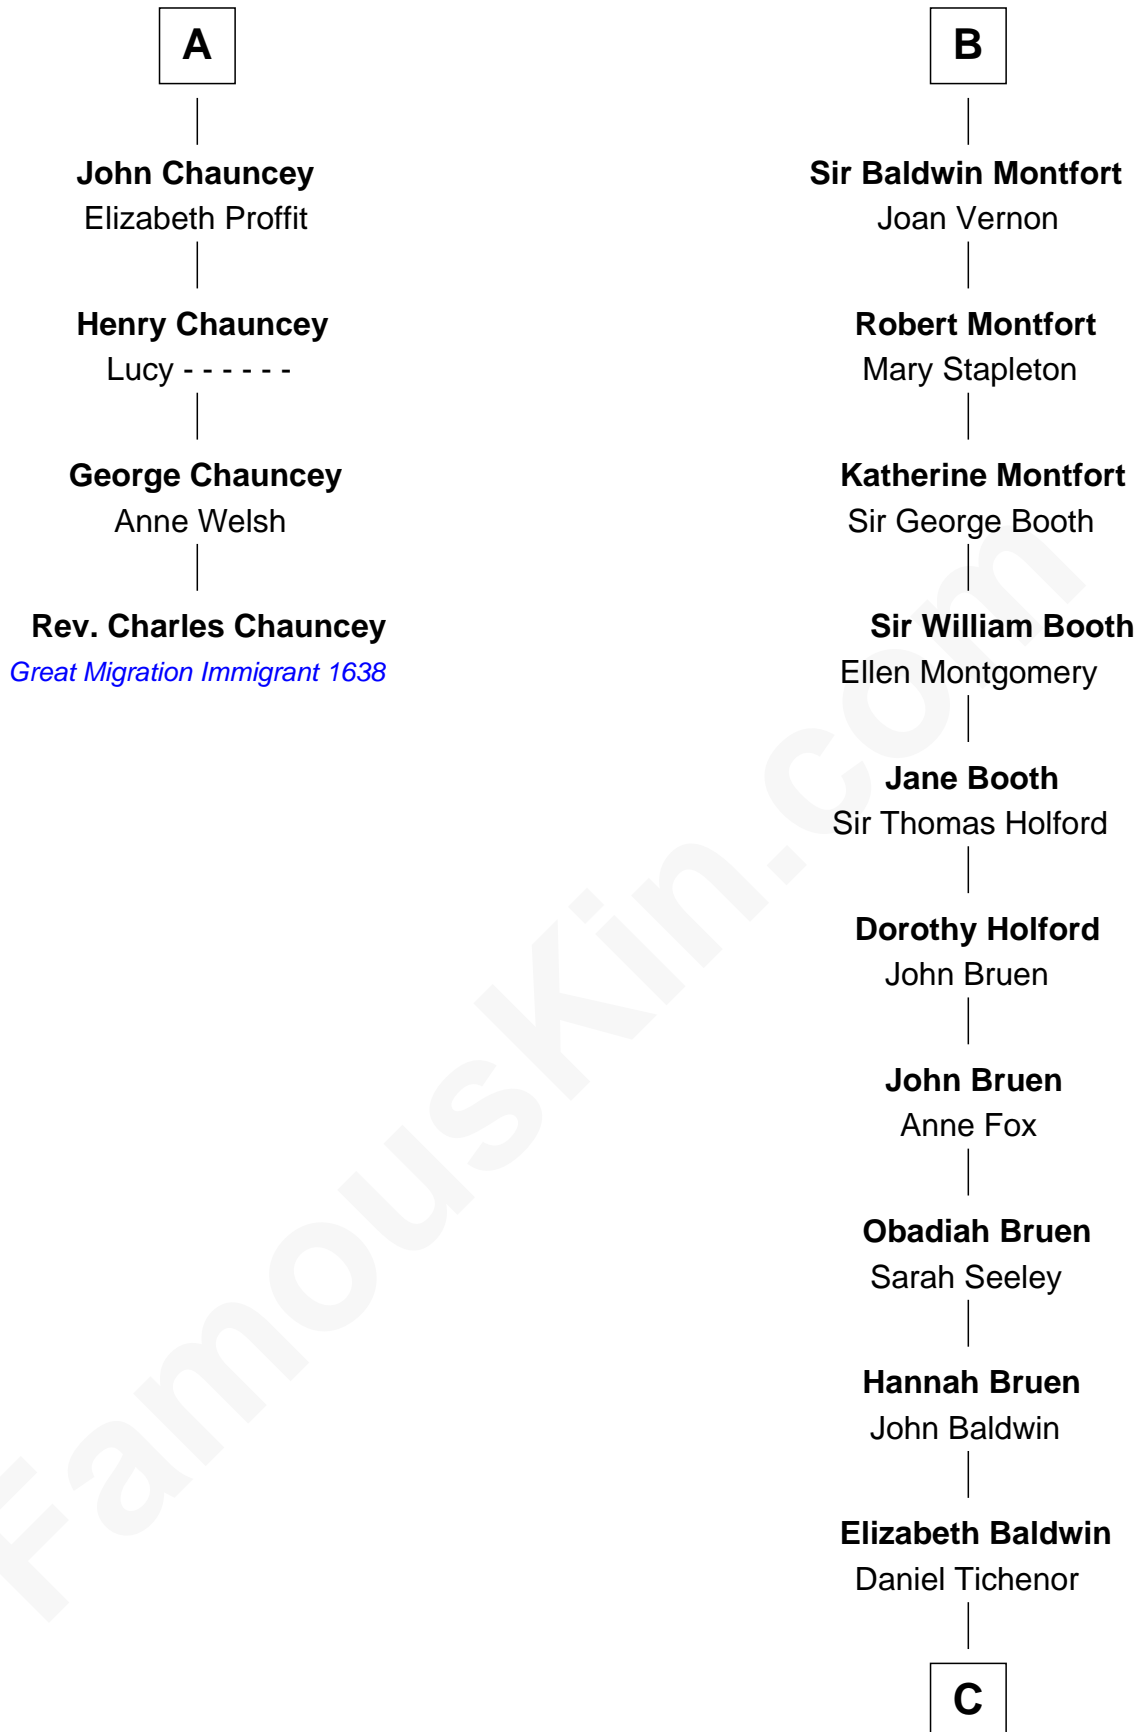

FamousKin.com

Relationship Chart of

Rev. Charles Chauncey

(1589 - 1671/2) Great Migration Immigrant 1638

10th cousin 8 times removed of

Isaac Tichenor

3rd and 5th Governor of Vermont

C

Daniel Tichenor

Susanna Guerin

Isaac Tichenor

3rd and 5th Governor of Vermont

FamousKin.com